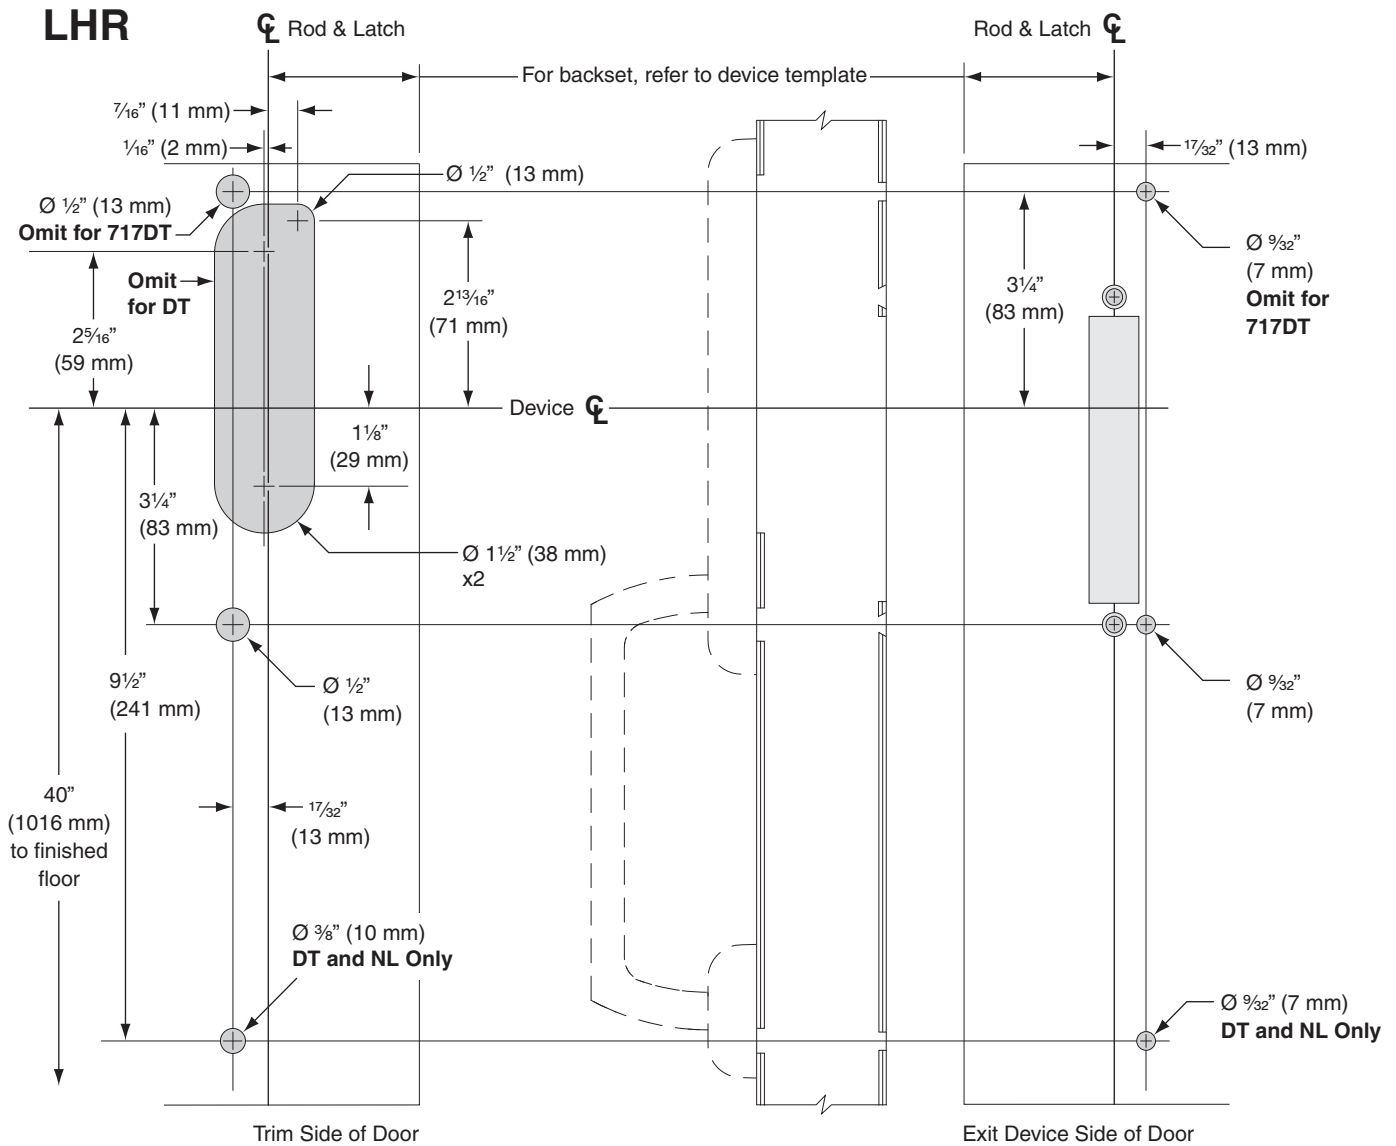

700 Series Trim (for 24-C Device only)

717DT, 718DT, 718C and 718NL Trim, Metal Door

THIS TEMPLATE APPLIES TO PRODUCT ORDERED AFTER 3/1/2011

PRIOR TO THIS DATE USE OLD TEMPLATE

TEMPLATE
T-2362-c