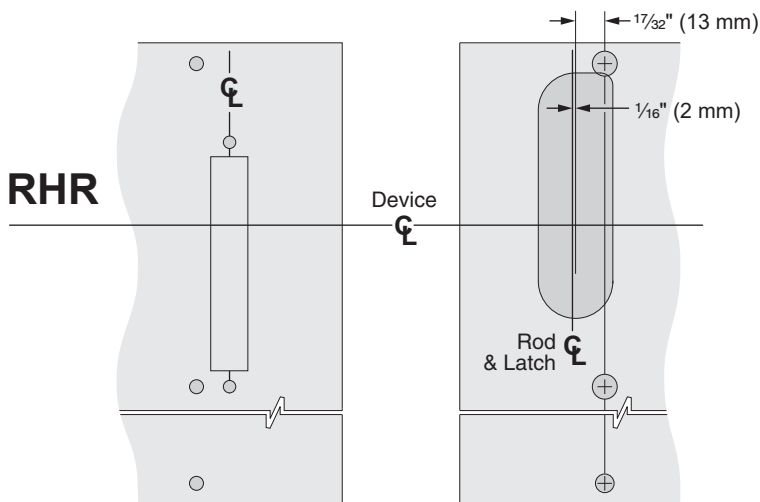

700 Series Trim (for 24-C Device only)

717DT, 718DT, 718C and 718NL Trim, Metal Door

THIS TEMPLATE APPLIES TO PRODUCT ORDERED AFTER 3/1/2011

PRIOR TO THIS DATE USE OLD TEMPLATE

TEMPLATE
T-2362-c