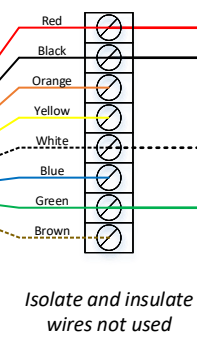

Please Note:
 Notifications of access denied must be turned off in Pure Access to prevent the history from getting inundated with rejected credential events

ISONAS R-1
 Wiegand
 Proximity
 Reader
 Mounted In
 Elevator Cab #1

Shields to
 Elevator common
 Ground

Cat5e/6 to PoE Switch

To next IPBridge Ground

To next IPBridge
 (Limit of 9 floors total)

IPB.ElevatorControl		
Dwg No:	Sheet 1	of 1
Date: 1-6-20	Drawn By: David Tamarchenko	Version: 1.00.04
		4750 Walnut Street Suite 110 Boulder, CO 80301 www.isonas.com