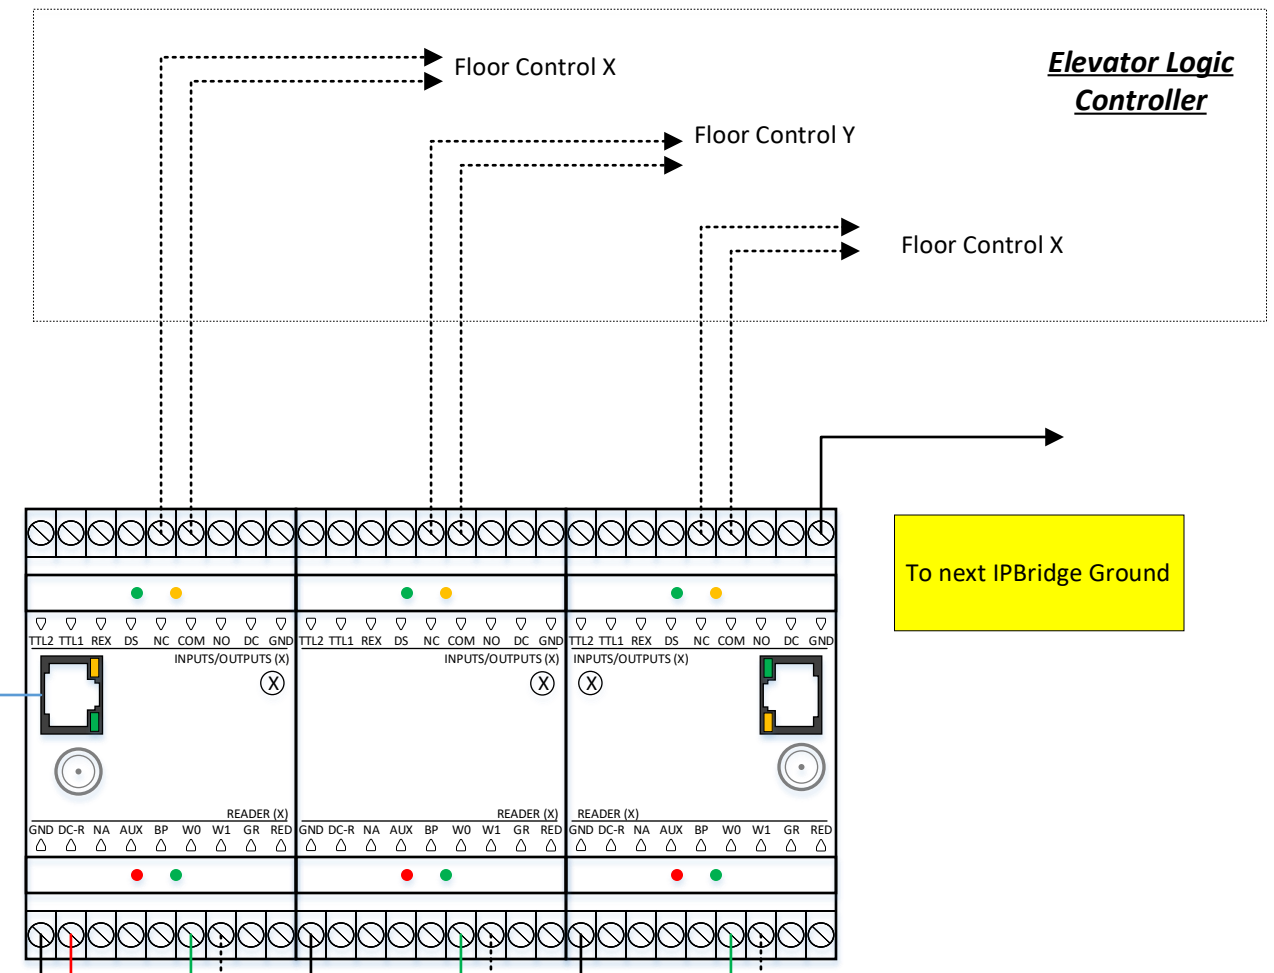

Please Note:
 Notifications of access denied must be turned off in Pure Access to prevent the history from getting inundated with rejected credential events

ISONAS R-1
 Wiegand
 Proximity
 Reader
 Mounted In
 Elevator Cab #1

Shields to
 Elevator common
 Ground

Cat5e/6 to PoE Switch

To next IPBridge Ground

To next IPBridge
 (Limit of 9 floors total)

IPB.ElevatorControl		
Dwg No:	Sheet 1	of 1
Date: 1-6-20	Drawn By: David Tamarchenko	Version: 1.00.04
		4750 Walnut Street Suite 110 Boulder, CO 80301 www.isonas.com