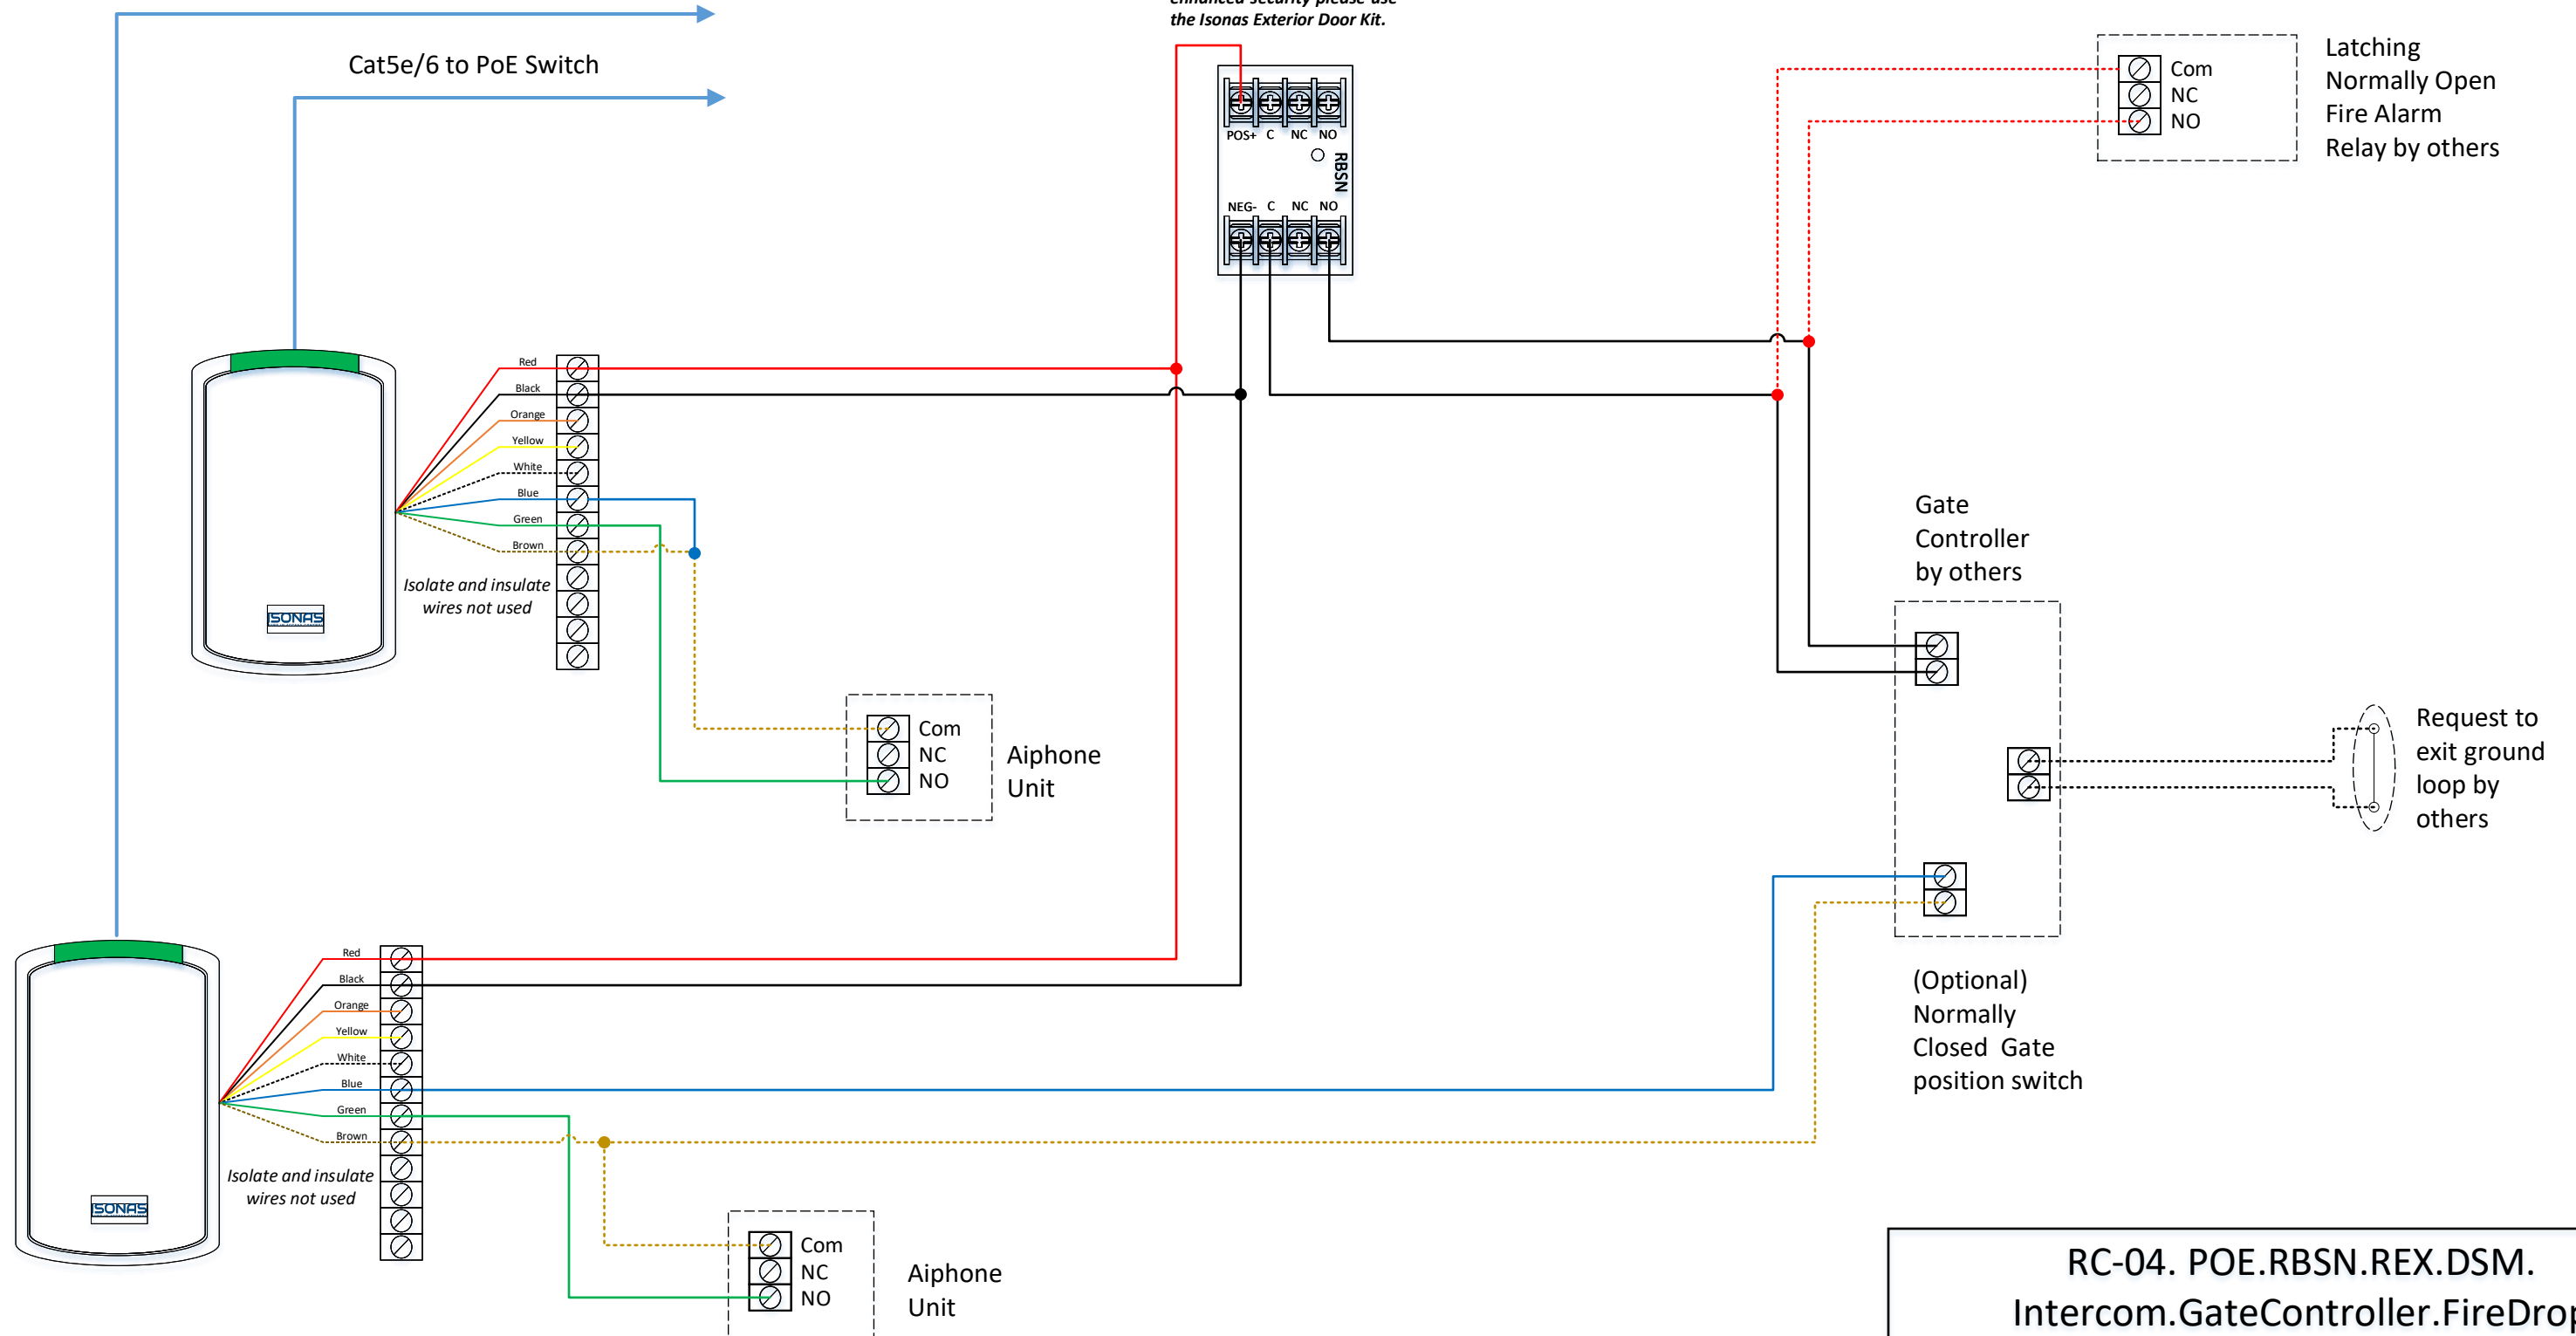

Cat5e/6 to PoE Switch

Cat5e/6 to PoE Switch

Note: An RBSN is not a replacement for an EDK. For enhanced security please use the Isonas Exterior Door Kit.

RC-04. POE.RBSN.REX.DSM.
Intercom.GateController.FireDrop

Dwg No:	Sheet 1	of 1
Date: 11-9-17	Drawn By: David Tamarchenko	Version: 1.00.00

ISONAS
 PURE IP ACCESS CONTROL

4750 Walnut Street Suite 110
 Boulder, CO 80301
 www.isonas.com