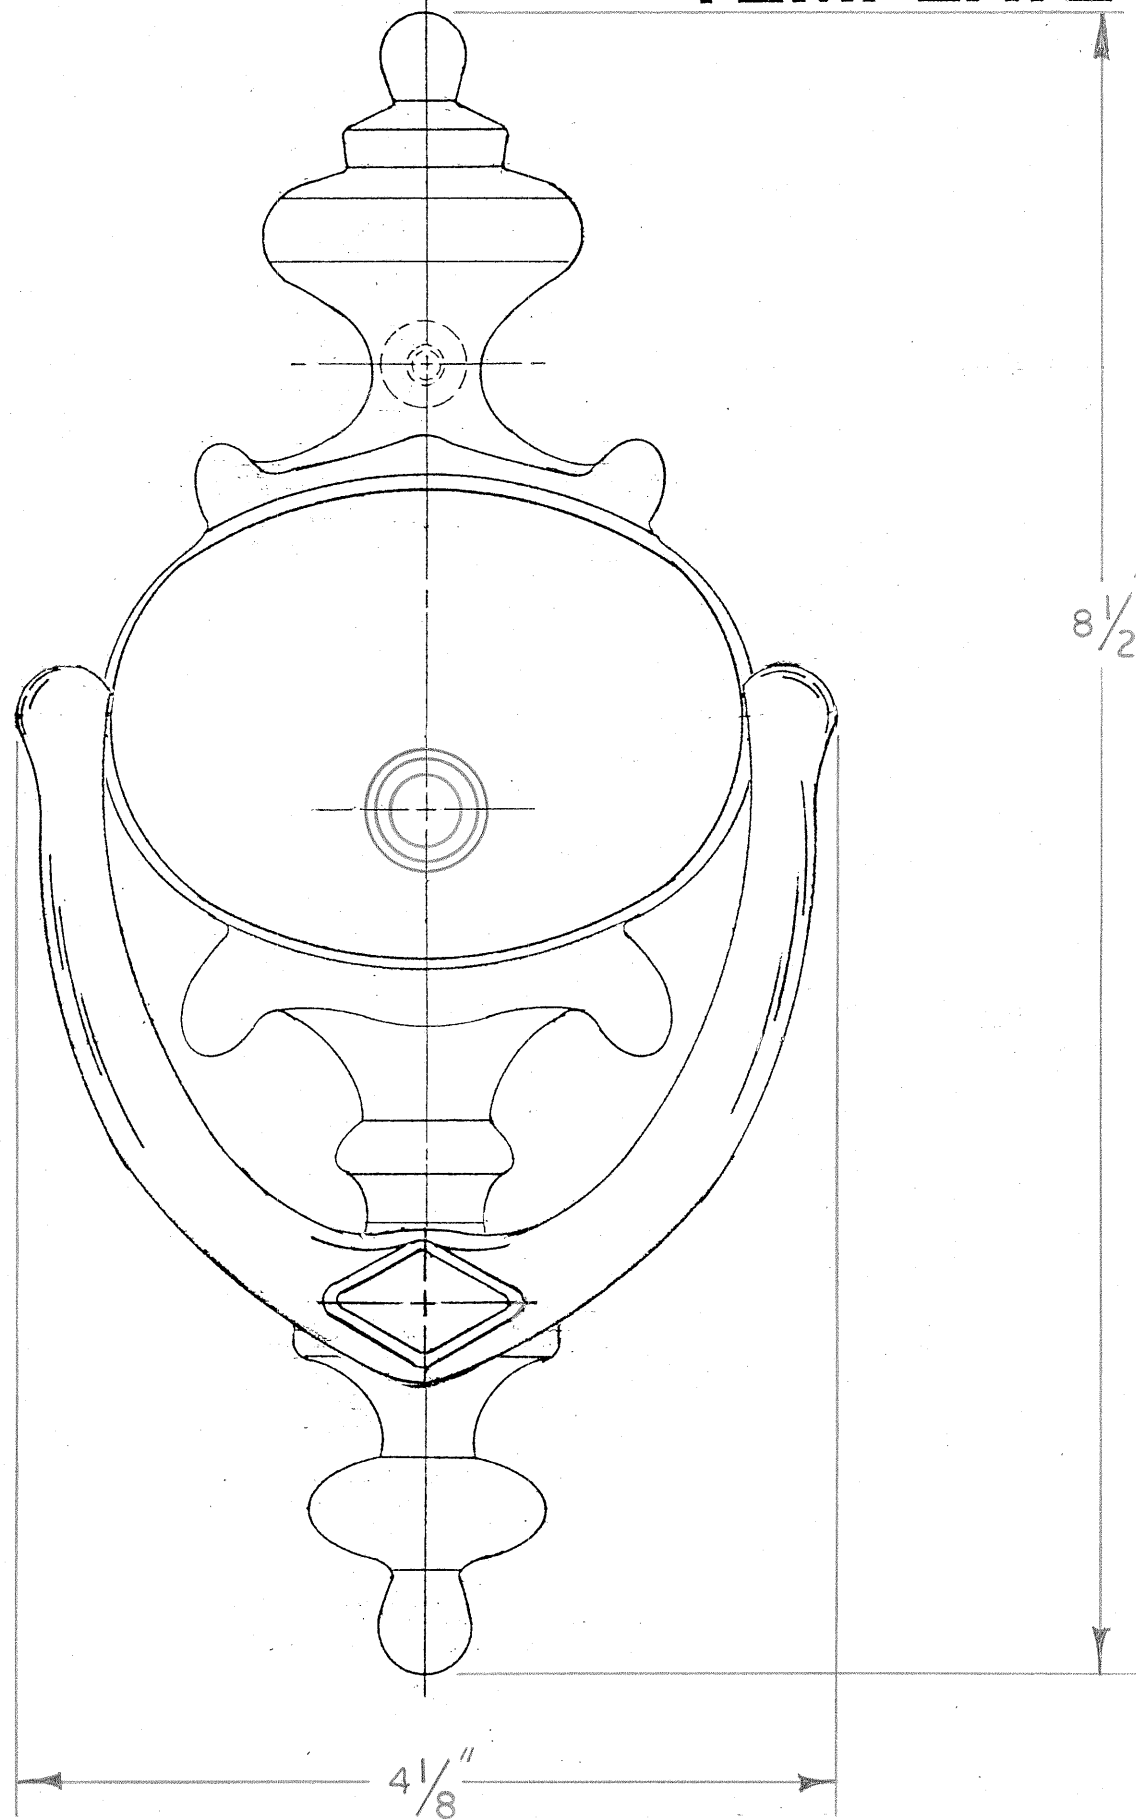

# TEMPLATE DRAWING

DWG # 2315A  
Rev A, new drawing #  
10/5/99

VIEWER NO.	VIEW ANGLE	HOLE DIA.
U697	150°	1/2"
U701	120°	1/2"

3107 DOOR KNOCKER X UL VIEWER

TEMPLATE NO. HB-U3107-100

DRAWN BY: FJH

DATE: 2-5-90