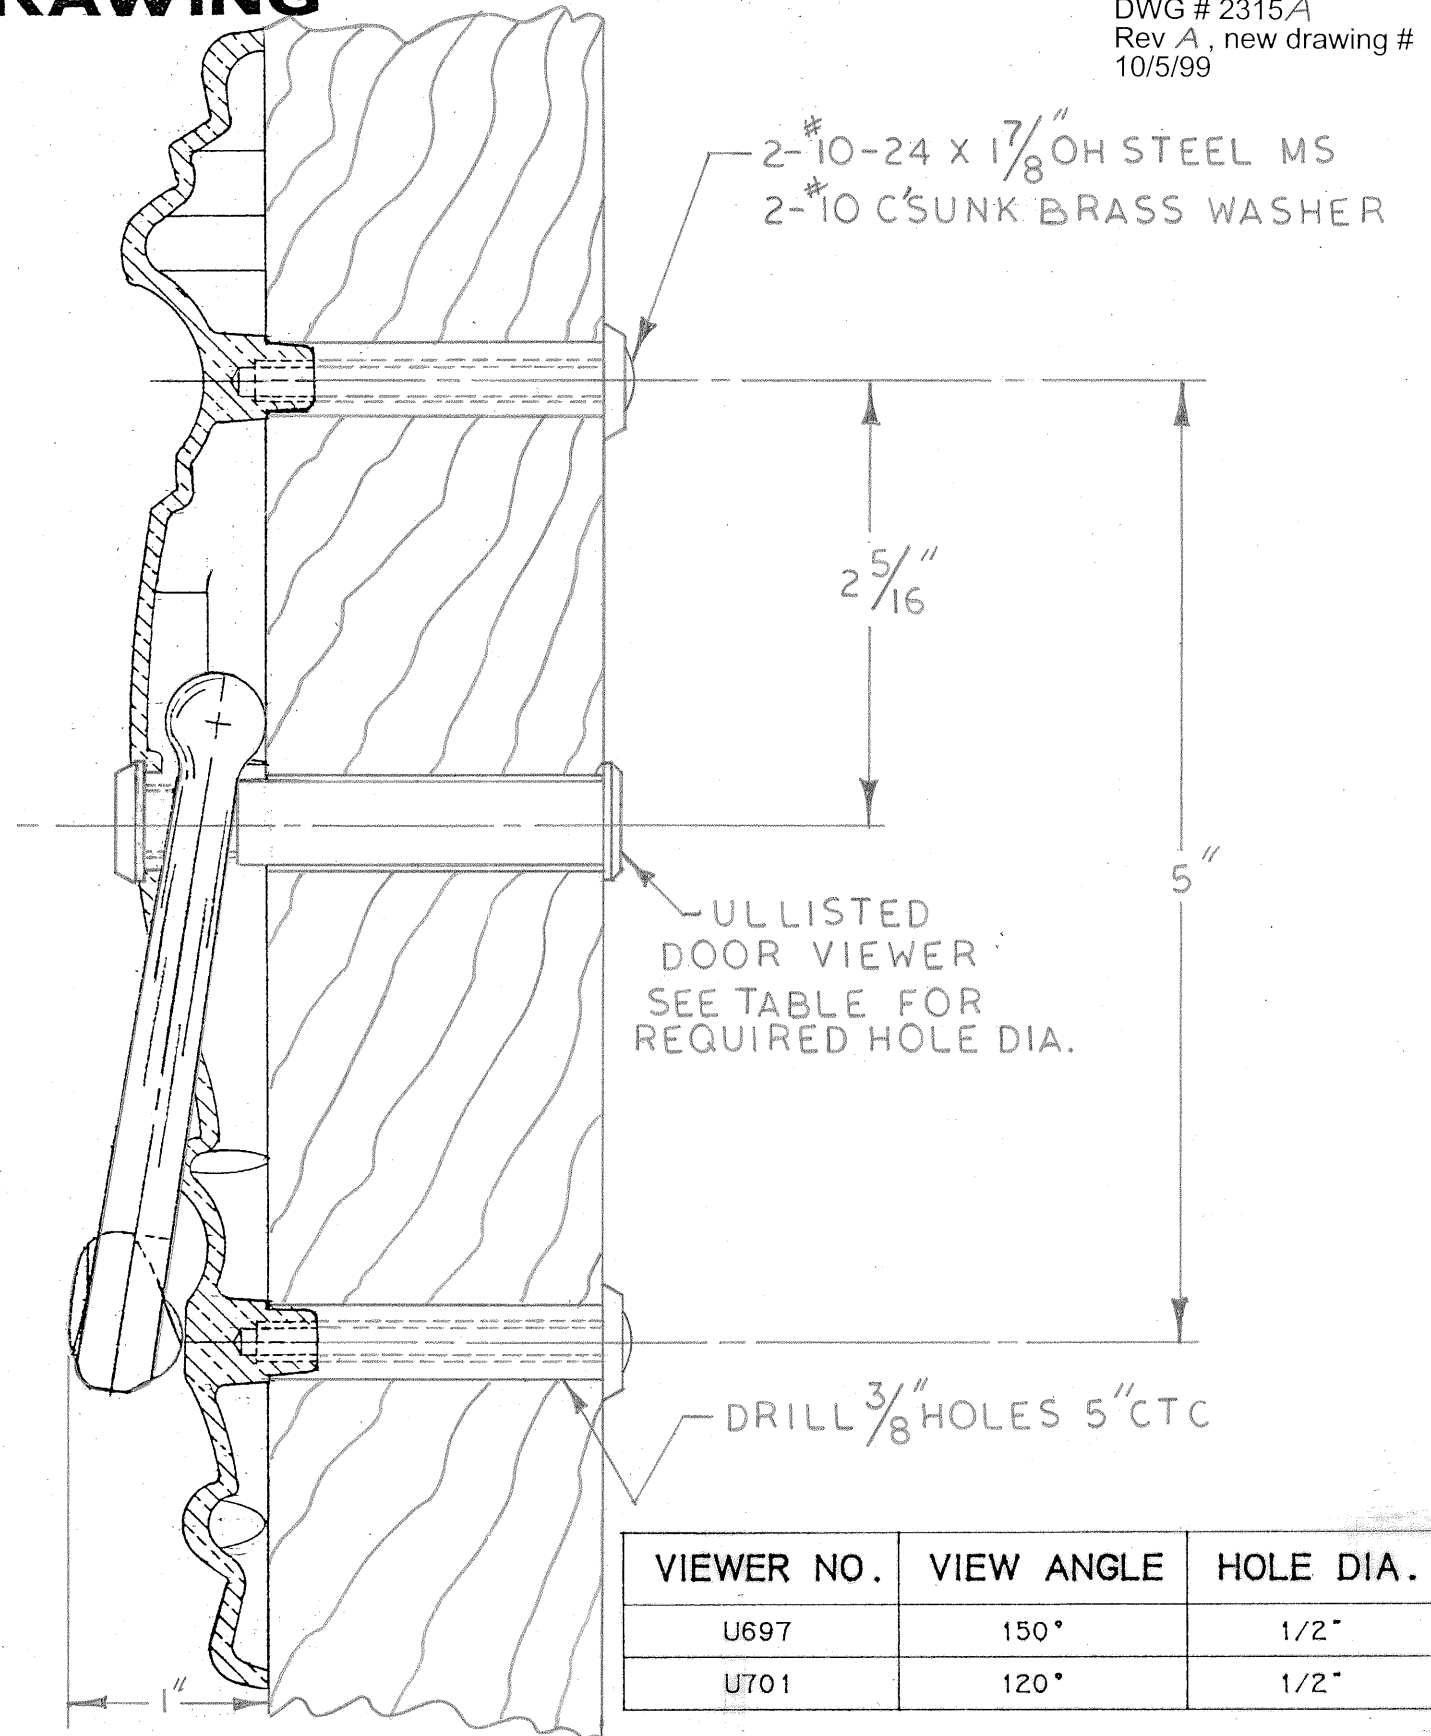

# TEMPLATE DRAWING

DWG # 2315A  
Rev A, new drawing #  
10/5/99

VIEWER NO.	VIEW ANGLE	HOLE DIA.
U697	150°	1/2"
U701	120°	1/2"

3107 DOOR KNOCKER X UL VIEWER

TEMPLATE NO. HB-U3107-100

DRAWN BY: FJH

DATE: 2-5-90