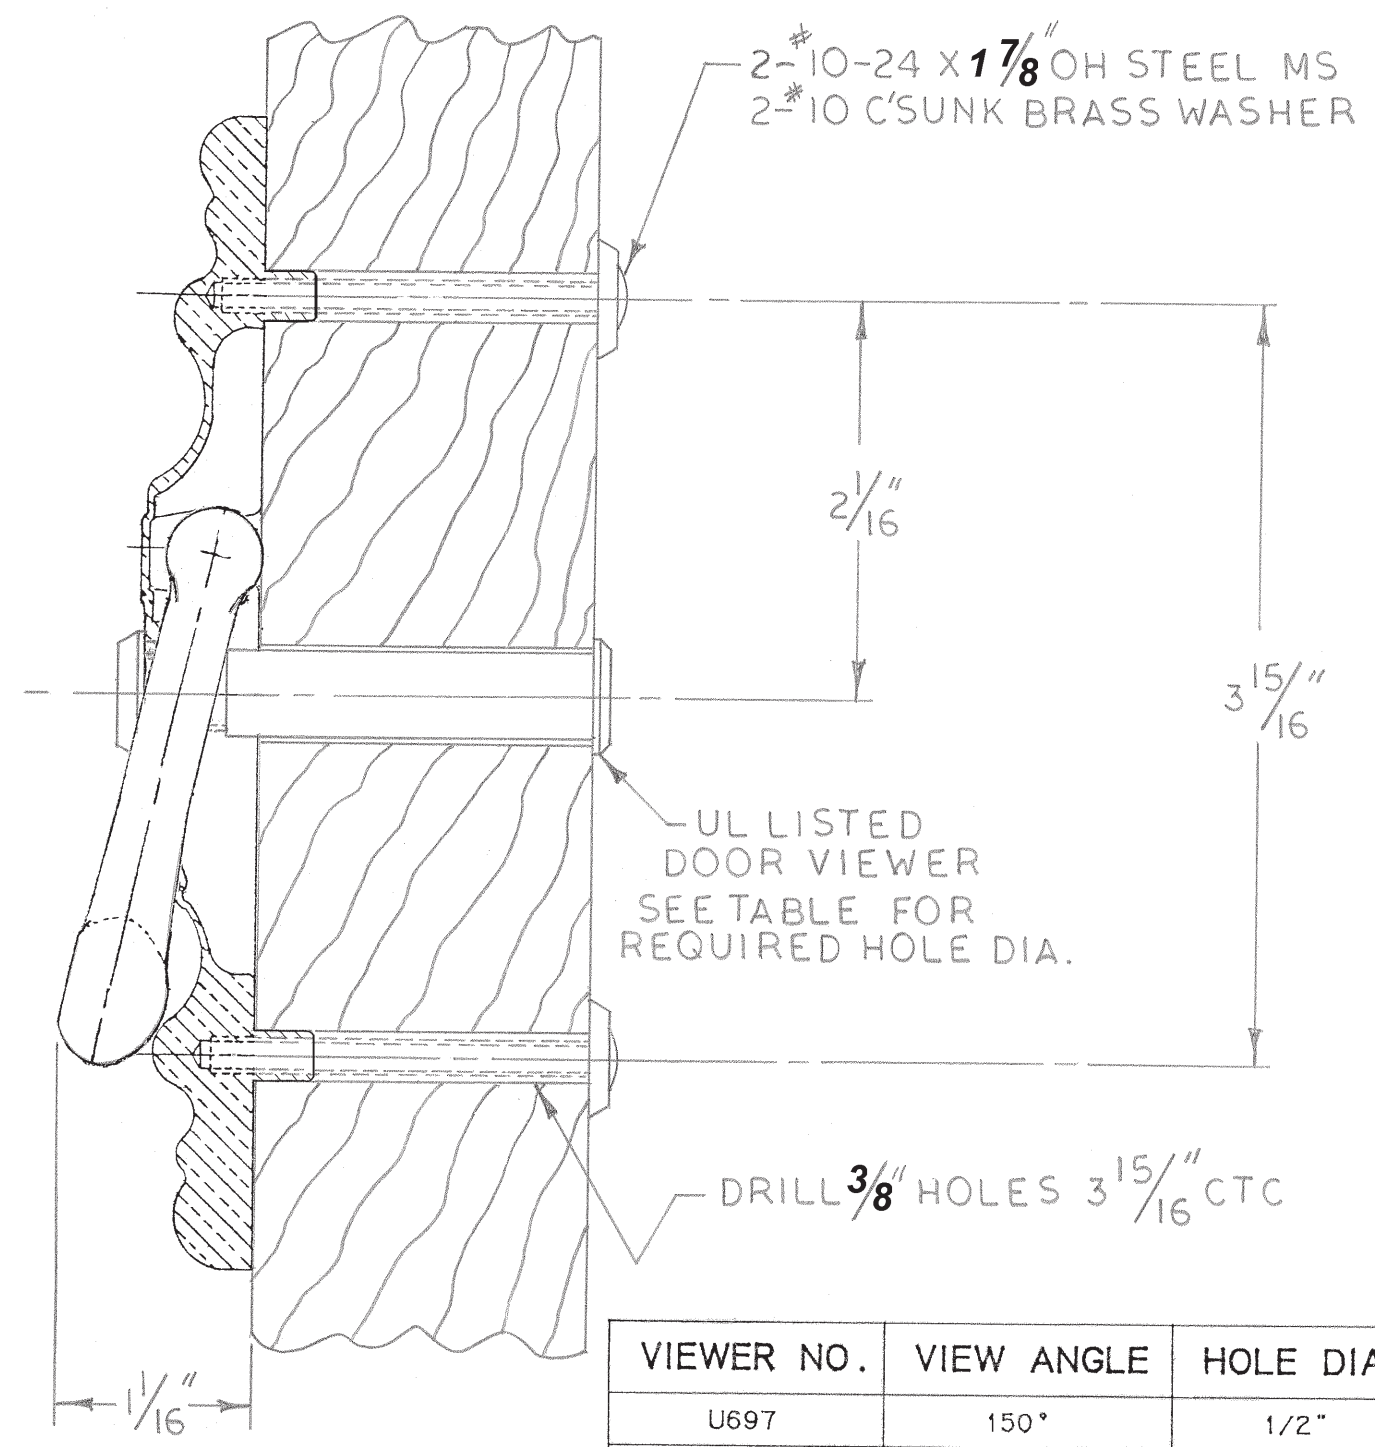

TEMPLATE DRAWING

DWG # 2320 B
 Rev B , new drawing #
 7/17/03

Rev C, added U700 to
 table, 10/8/14

VIEWER NO.	VIEW ANGLE	HOLE DIA.
U697	150°	1/2"
U701, U700	120°	1/2"

3125 DOOR KNOCKER X UL VIEWER

TEMPLATE NO. HB-U3125-105
 DRAWN BY: FJH DATE: 2-12-90