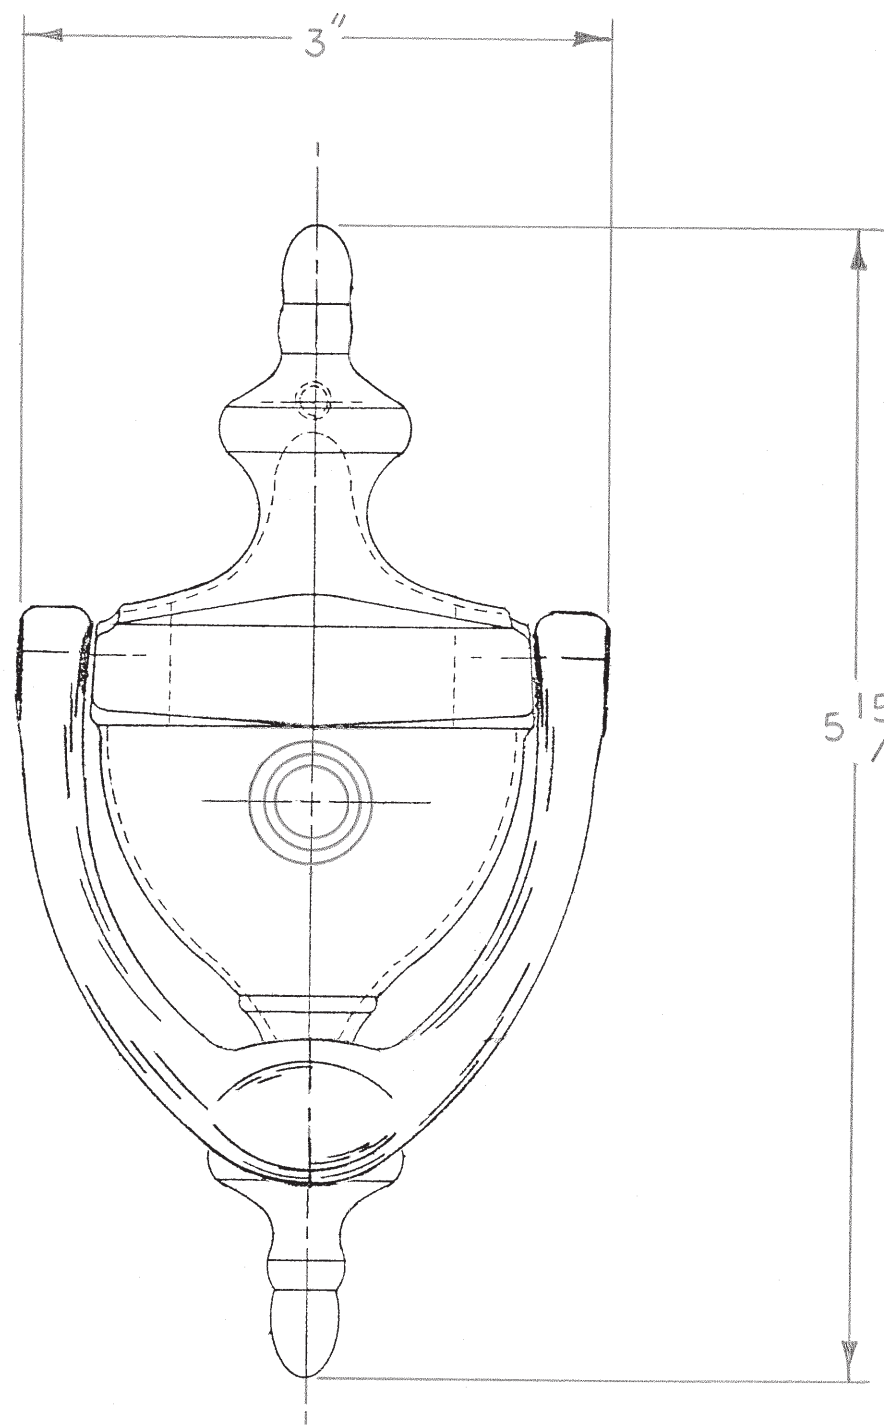

TEMPLATE DRAWING

DWG # 2320 B
 Rev B , new drawing #
 7/17/03

Rev C, added U700 to
 table, 10/8/14

VIEWER NO.	VIEW ANGLE	HOLE DIA.
U697	150°	1/2"
U701, U700	120°	1/2"

3125 DOOR KNOCKER X UL VIEWER

TEMPLATE NO. HB-U3125-105
 DRAWN BY: FJH DATE: 2-12-90