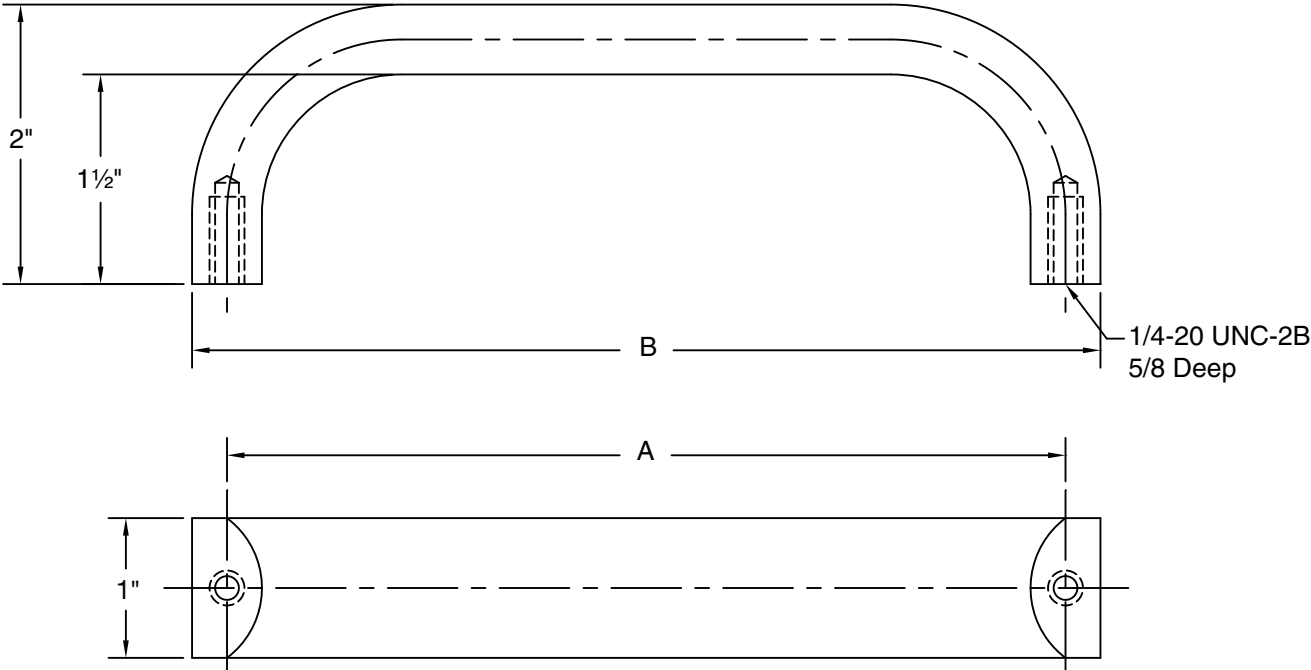

TEMPLATE DRAWING

Part No.	A	B
8105-6	6"	6-1/2"
8105-8	8"	8-1/2"
8105-0	10"	10-1/2"

© 2015 Allegion
2462 Rev. 01/15-b

Customer Service
1-877-671-7011 www.allegion.com/us

IVES 8105 DOOR PULLS
TEMPLATE NUMBER: 2454_B