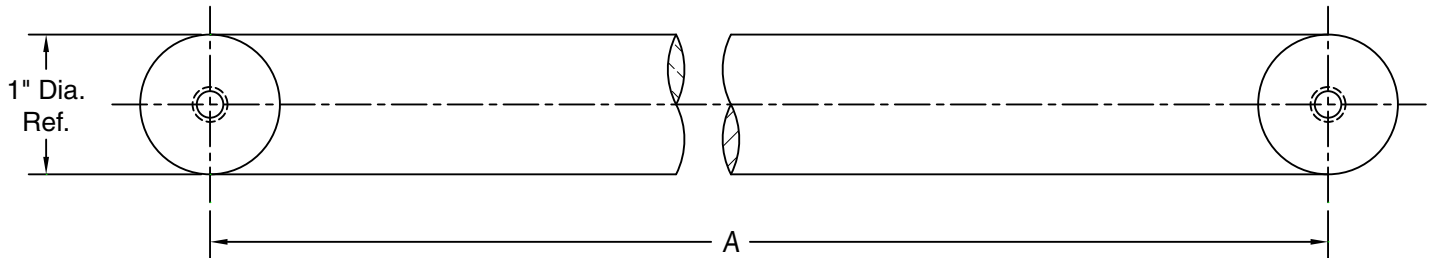

TEMPLATE DRAWING

Part No.	A	B
9100-28	28"	29"
9100-33	33"	34"

© 2015 Allegion
2445 Rev. 01/15-c

Customer Service

1-877-671-7011

www.allegion.com/us

IVES 9100 PUSH BARS
(1" Dia. Round)

TEMPLATE NUMBER: 2445_C