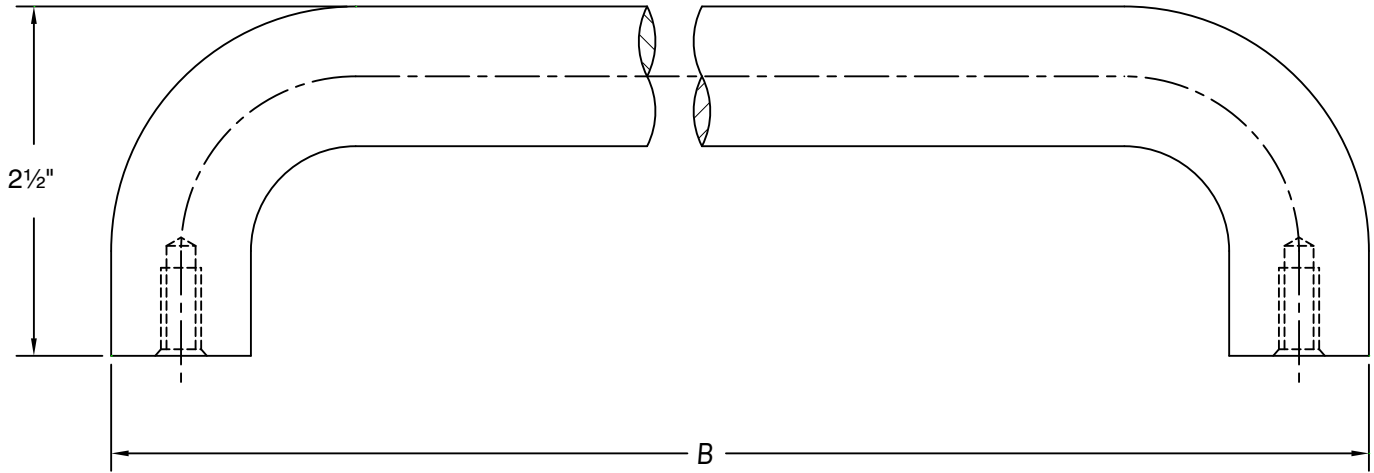

TEMPLATE DRAWING

Part No.	A	B
9100-28	28"	29"
9100-33	33"	34"

© 2015 Allegion
2445 Rev. 01/15-c

Customer Service

1-877-671-7011

www.allegion.com/us

IVES 9100 PUSH BARS
(1" Dia. Round)

TEMPLATE NUMBER: 2445_C