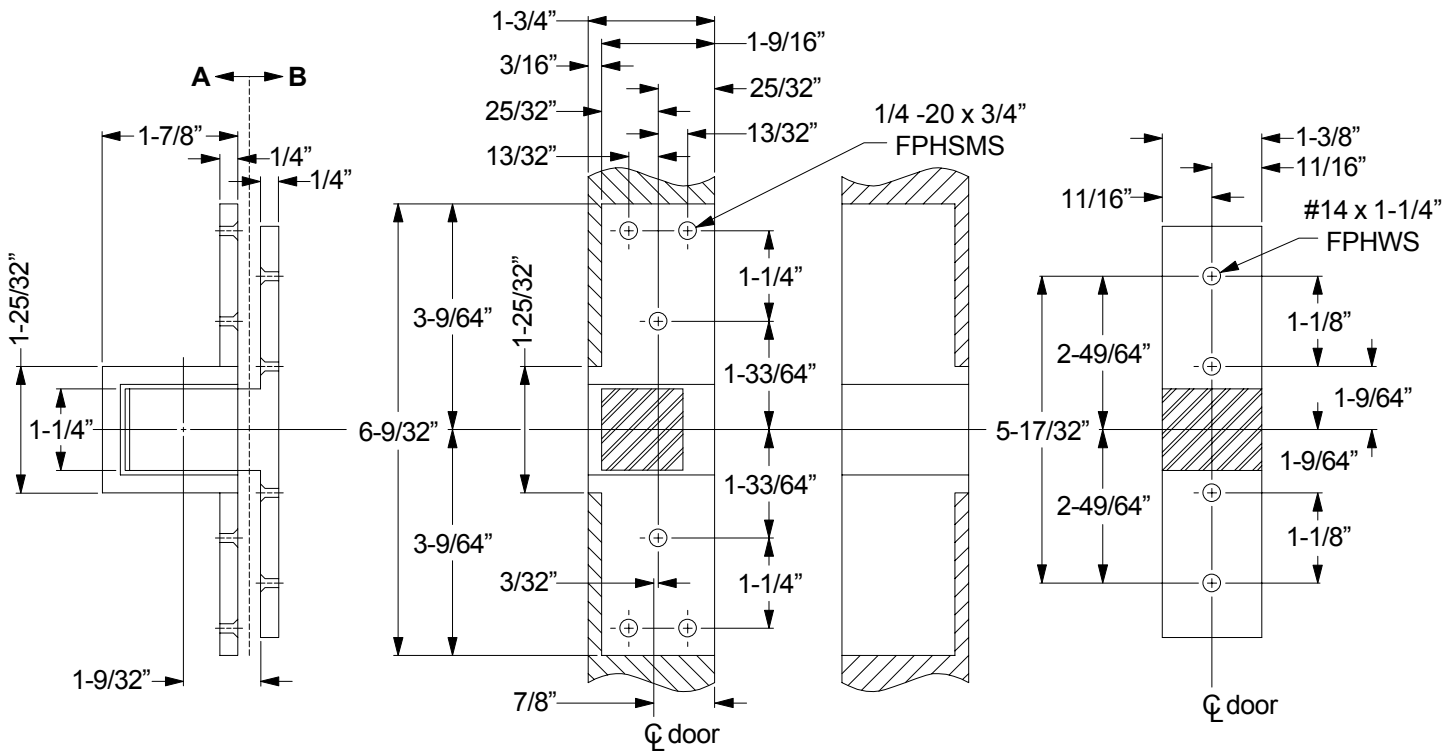

91105F Pocket Pivot Wood Door, Metal Frame

See other side for frame cutout and key plan

Required Door Clearance
Simultaneous Pair

NOTE
UL listed for 20 minute doors.