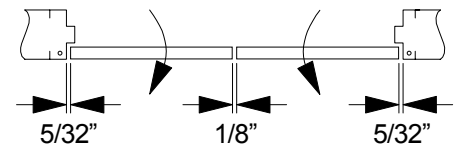

91105F Pocket Pivot Wood Door, Metal Frame

See other side for frame cutout and key plan

Required Door Clearance
Simultaneous Pair

NOTE
UL listed for 20 minute doors.