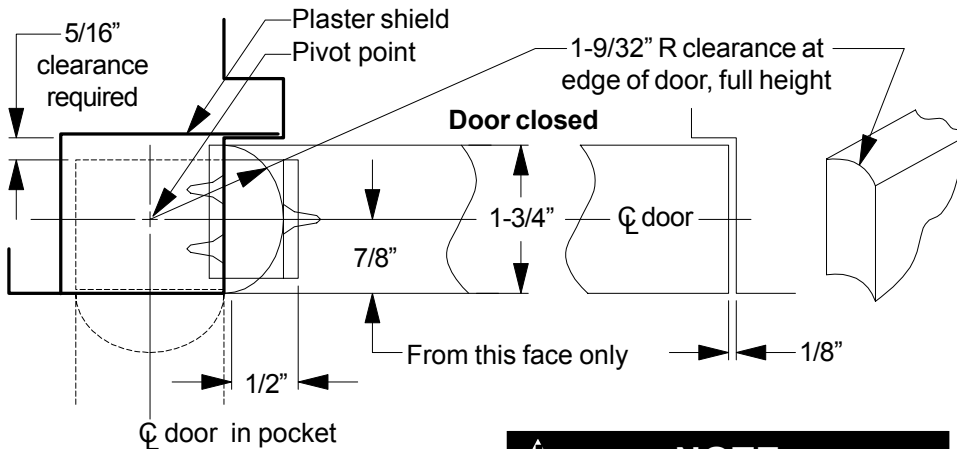

91105F Pocket Pivot Wood Door, Metal Frame

See other side for frame cutout and key plan

Required Door Clearance
Simultaneous Pair

NOTE
UL listed for 20 minute doors.