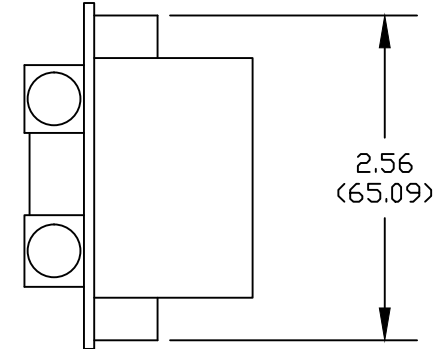

Packed with 8-32 x 1/2" fasteners for hollow metal applications.

DOUBLE LIP STRIKE PLATE
DBL 299 AB-7 OFFSET (PAGE 1)

© 2022 Allegion
 Rev. 07/22-c

NOTE: DIMENSIONS IN () ARE IN MILLIMETERS

TEMPLATE
 NUMBER:

11-10821

IVES

DOUBLE LIP STRIKE PLATE
DBL 299 AB-7 OFFSET (PAGE 2)

© 2022 Allegion
Rev. 07/22-c

NOTE: DIMENSIONS IN () ARE IN MILLIMETERS

TEMPLATE
NUMBER:

11-10821