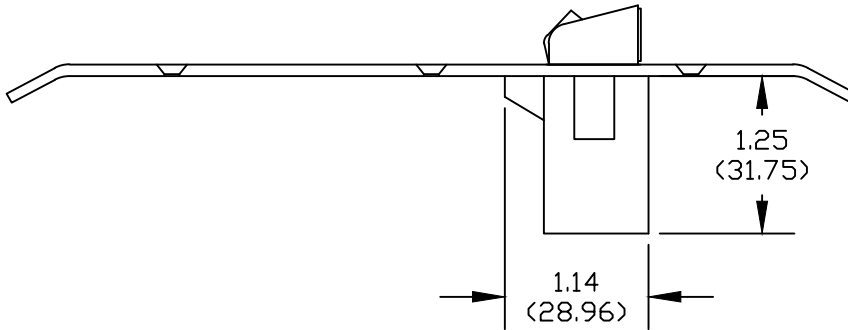

Packed with 8-32 x 1/2" fasteners for hollow metal applications.

DOUBLE LIP STRIKE PLATE
DBL 299 AB-7 OFFSET (PAGE 1)

© 2022 Allegion
 Rev. 07/22-c

NOTE: DIMENSIONS IN () ARE IN MILLIMETERS

TEMPLATE
 NUMBER:

11-10821

IVES

DOUBLE LIP STRIKE PLATE
DBL 299 AB-7 OFFSET (PAGE 2)

© 2022 Allegion
Rev. 07/22-c

NOTE: DIMENSIONS IN () ARE IN MILLIMETERS

TEMPLATE
NUMBER:

11-10821