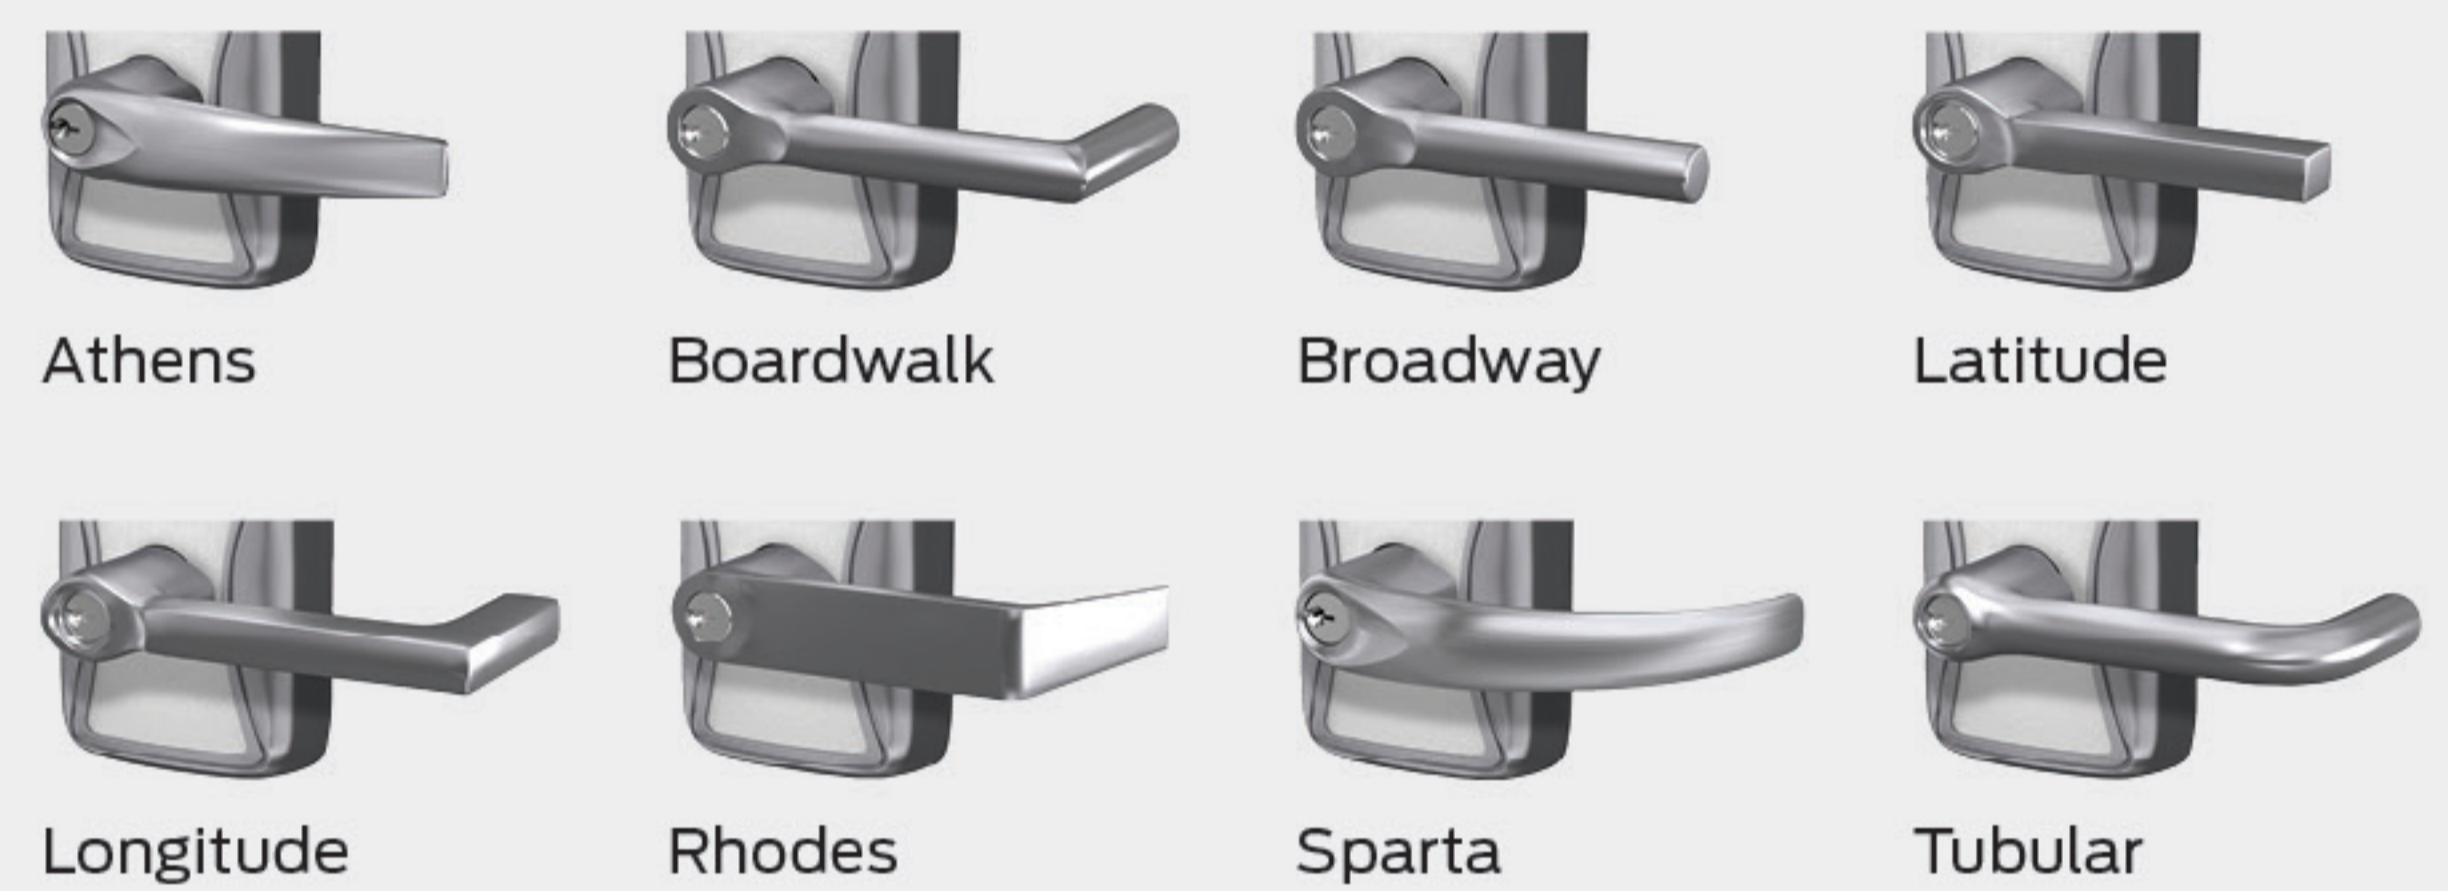

Levers

Finish options