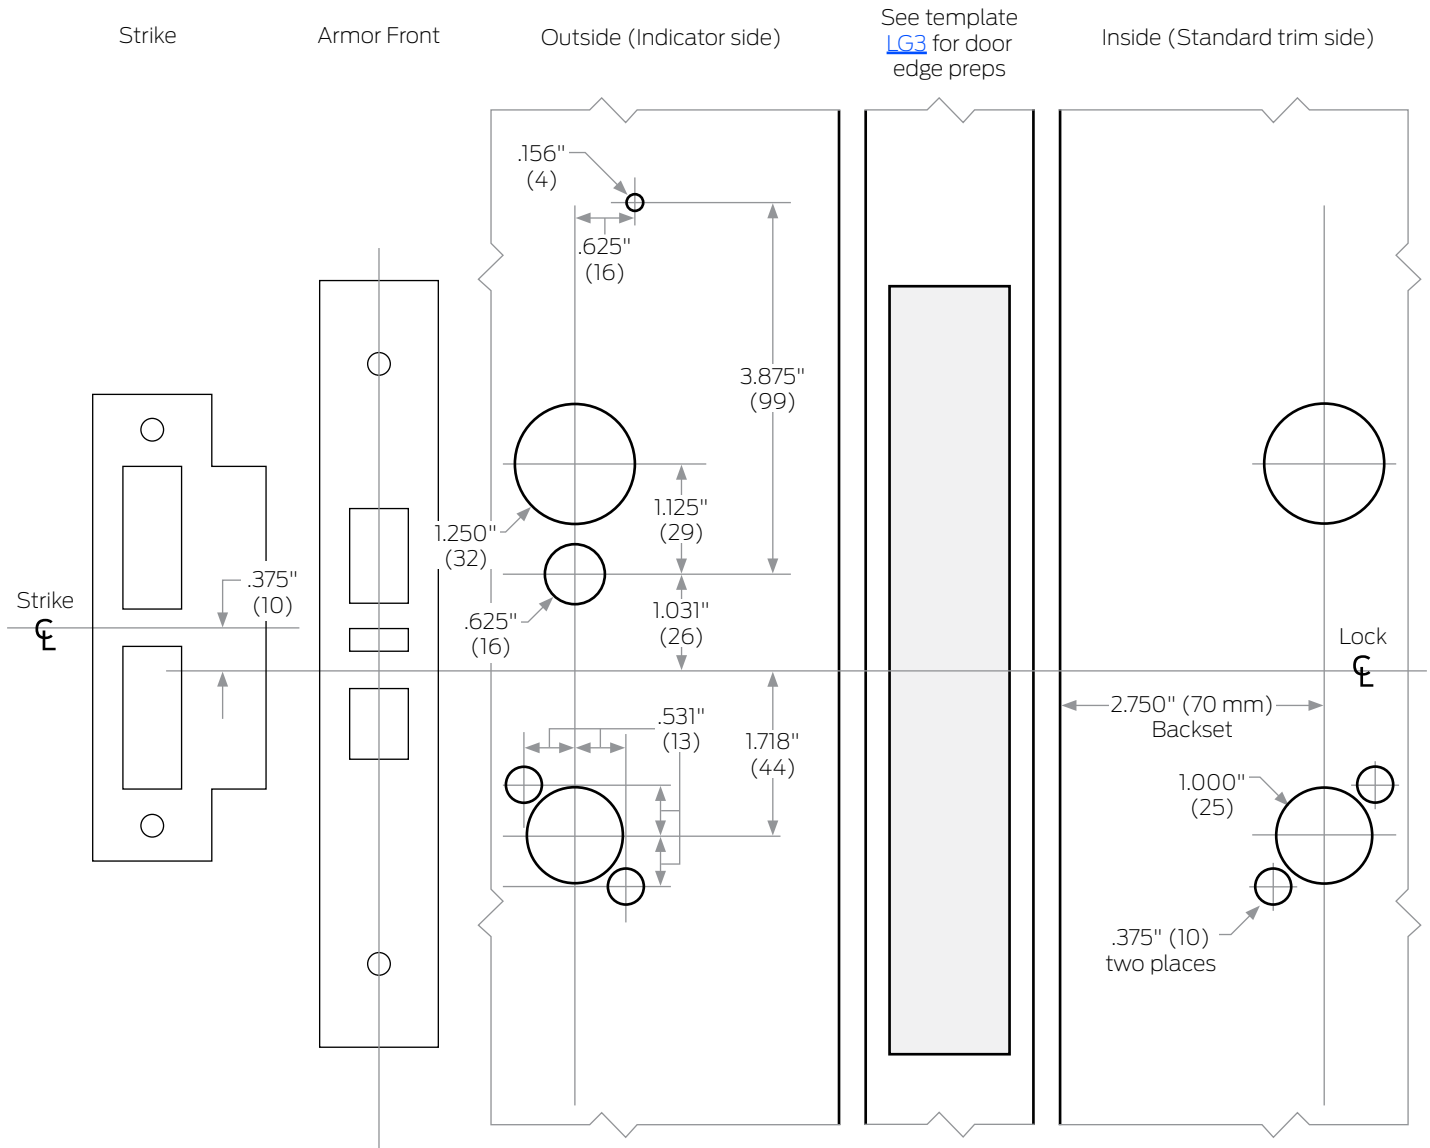

# L9000-Series Gen 2 Indicator

**Functions:** L/LV9060, L/LV9071, L/LV9077, L/LV9457, L/LV9458, L9466

Indicator Side	Trim
Outside	Sectional
Inside	Escutcheon
Dual	

Left Hand (LH) Door Shown

Refer to Template [LG1](#) for case and strike dimensions and if applicable information to prepare the door for wire routing. Armor front deadbolt, auxiliary latch and latchbolt holes shown for dimensional purposes only. Use door edge measurements for door preparation.

Dimensions shown in parentheses ( ) are in millimeters.

Drawing not to scale.

Door preparation template

**LG202**