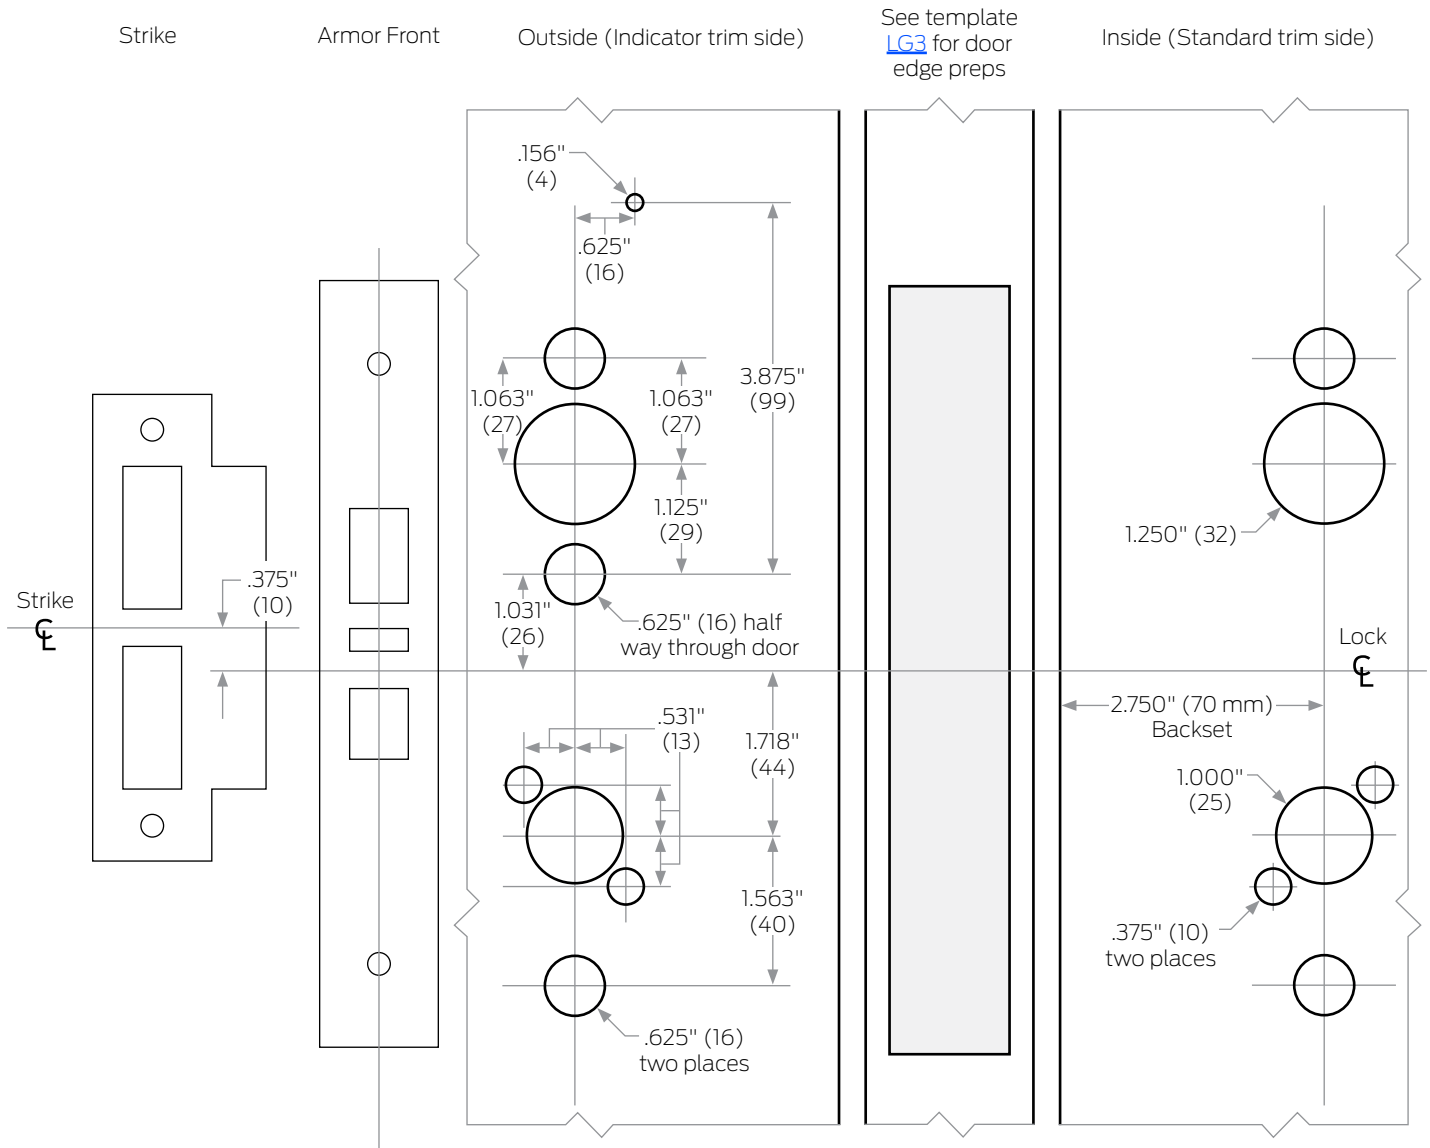

ALLEGION™

L9000-Series Gen 2 Indicator

Functions: L/LV9060, L/LV9071, L/LV9077, L/LV9457, L/LV9458, L9466

Indicator Side	Trim
Outside	Sectional
Inside	Escutcheon
Dual	

Left Hand (LH) Door Shown

Refer to Template [LG1](#) for case and strike dimensions and if applicable information to prepare the door for wire routing. Armor front deadbolt, auxiliary latch and latchbolt holes shown for dimensional purposes only. Use door edge measurements for door preparation.

Dimensions shown in parentheses () are in millimeters.

Drawing not to scale.

Door preparation template

LG213