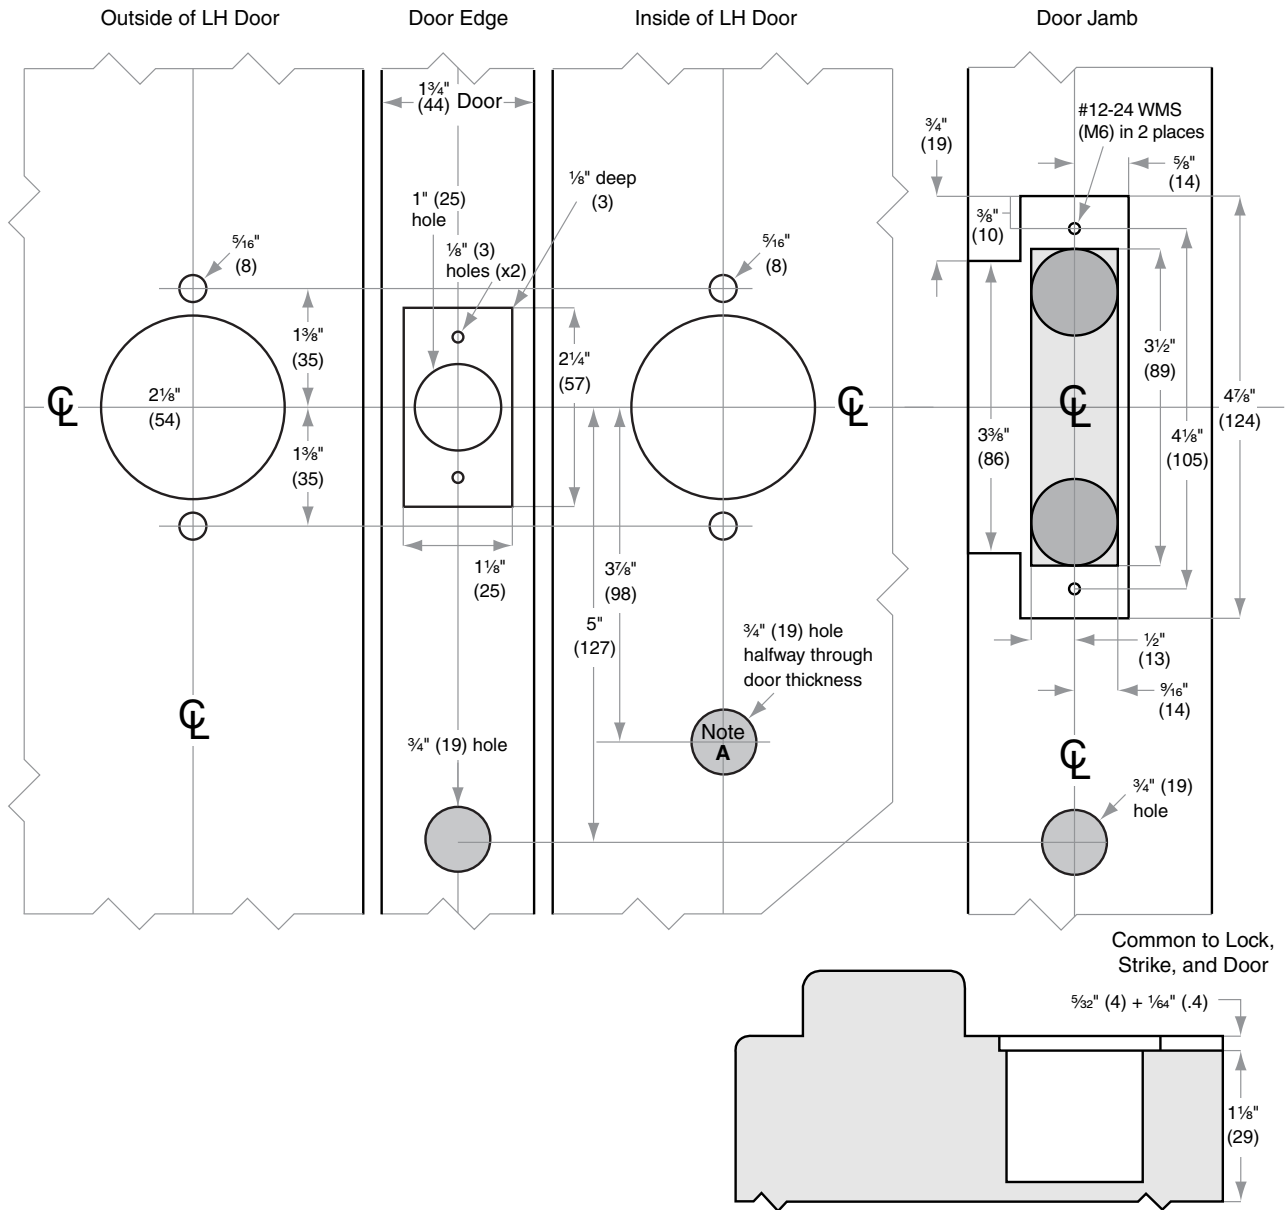

NDEB Wireless Lock

Model NDEB

Door Type: Metal
 Trim: Sectional
 Backset: 2¾" (70 mm)

Note A:
 Do NOT drill through outside face of door.

Left Hand (LH) Door Shown

Dimensions shown in parentheses () are in millimeters.

© 2020 Allegion
 NDEB2 Rev.06/20
 us.allegion.com

DRAWING IS NOT TO SCALE!
Customer service: 877-671-7011
We can help you find the correct guide for your product and application!

Door preparation template
NDEB2