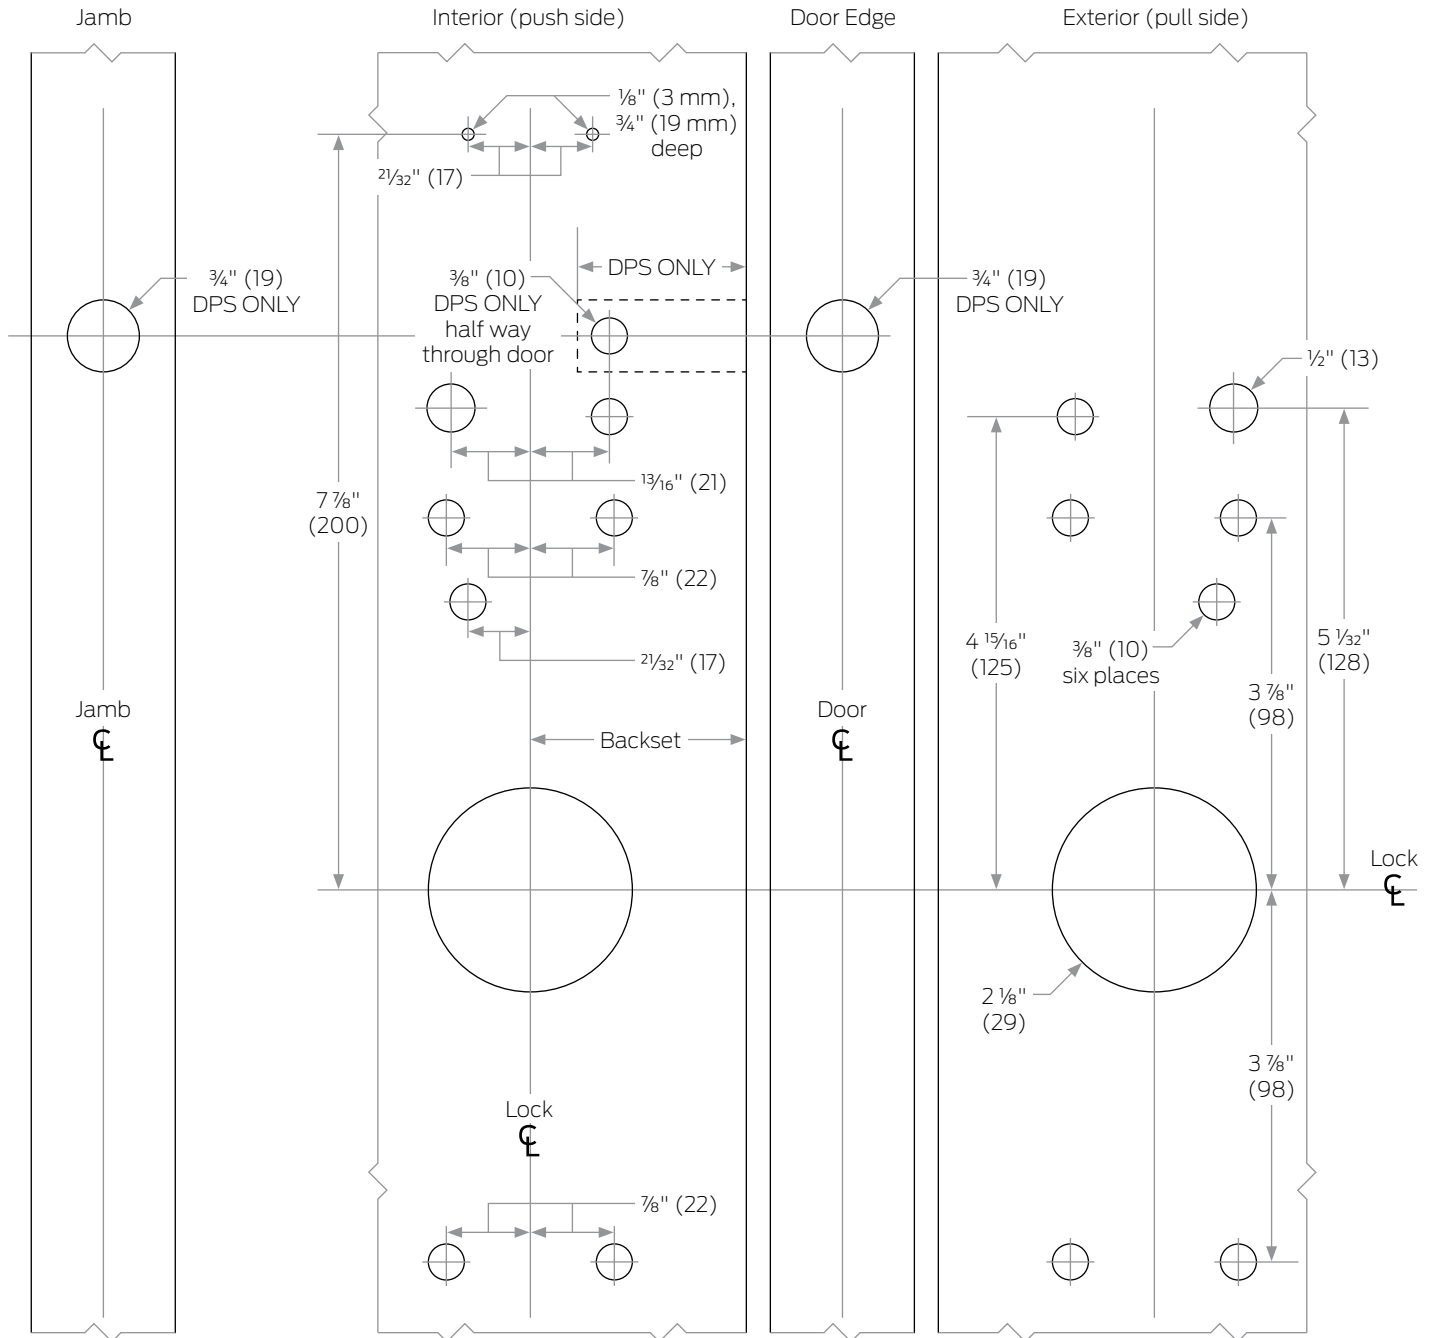

XE360-Series

Models XE360-EW X F25

- Door Type:** Wood, flat or beveled
- Door Thickness:** 1 3/4" (44 mm)
- Faceplate:** n/a
- Backsets:** **Varies**

Dimensions shown in parentheses () are in millimeters.
 Drawing not to scale.

Door preparation template

XE105