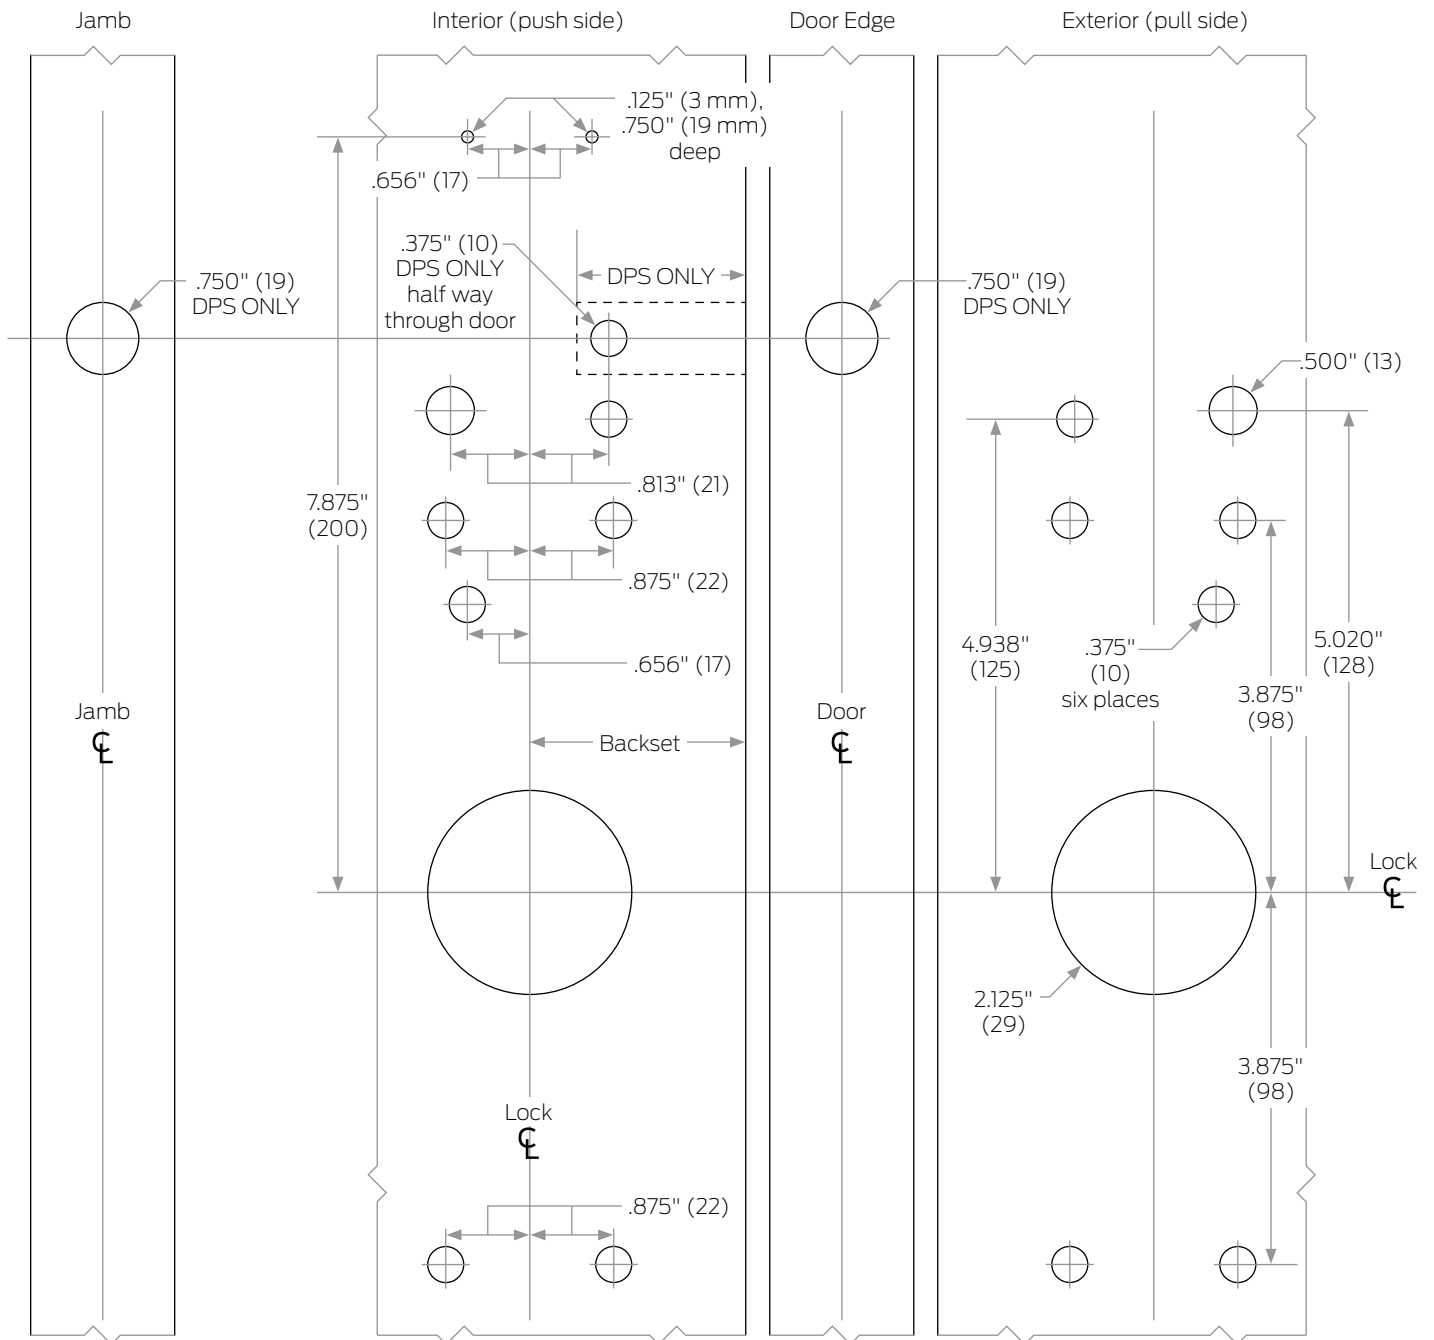

XE360-Series

Models XE360-EW X F25

- Door Type:** Metal, flat or beveled
- Door Thickness:** 1 3/4" (44 mm)
- Faceplate:** n/a
- Backsets:** **Varies**

Dimensions shown in parentheses () are in millimeters.
 Drawing not to scale.

Door preparation template

XE106