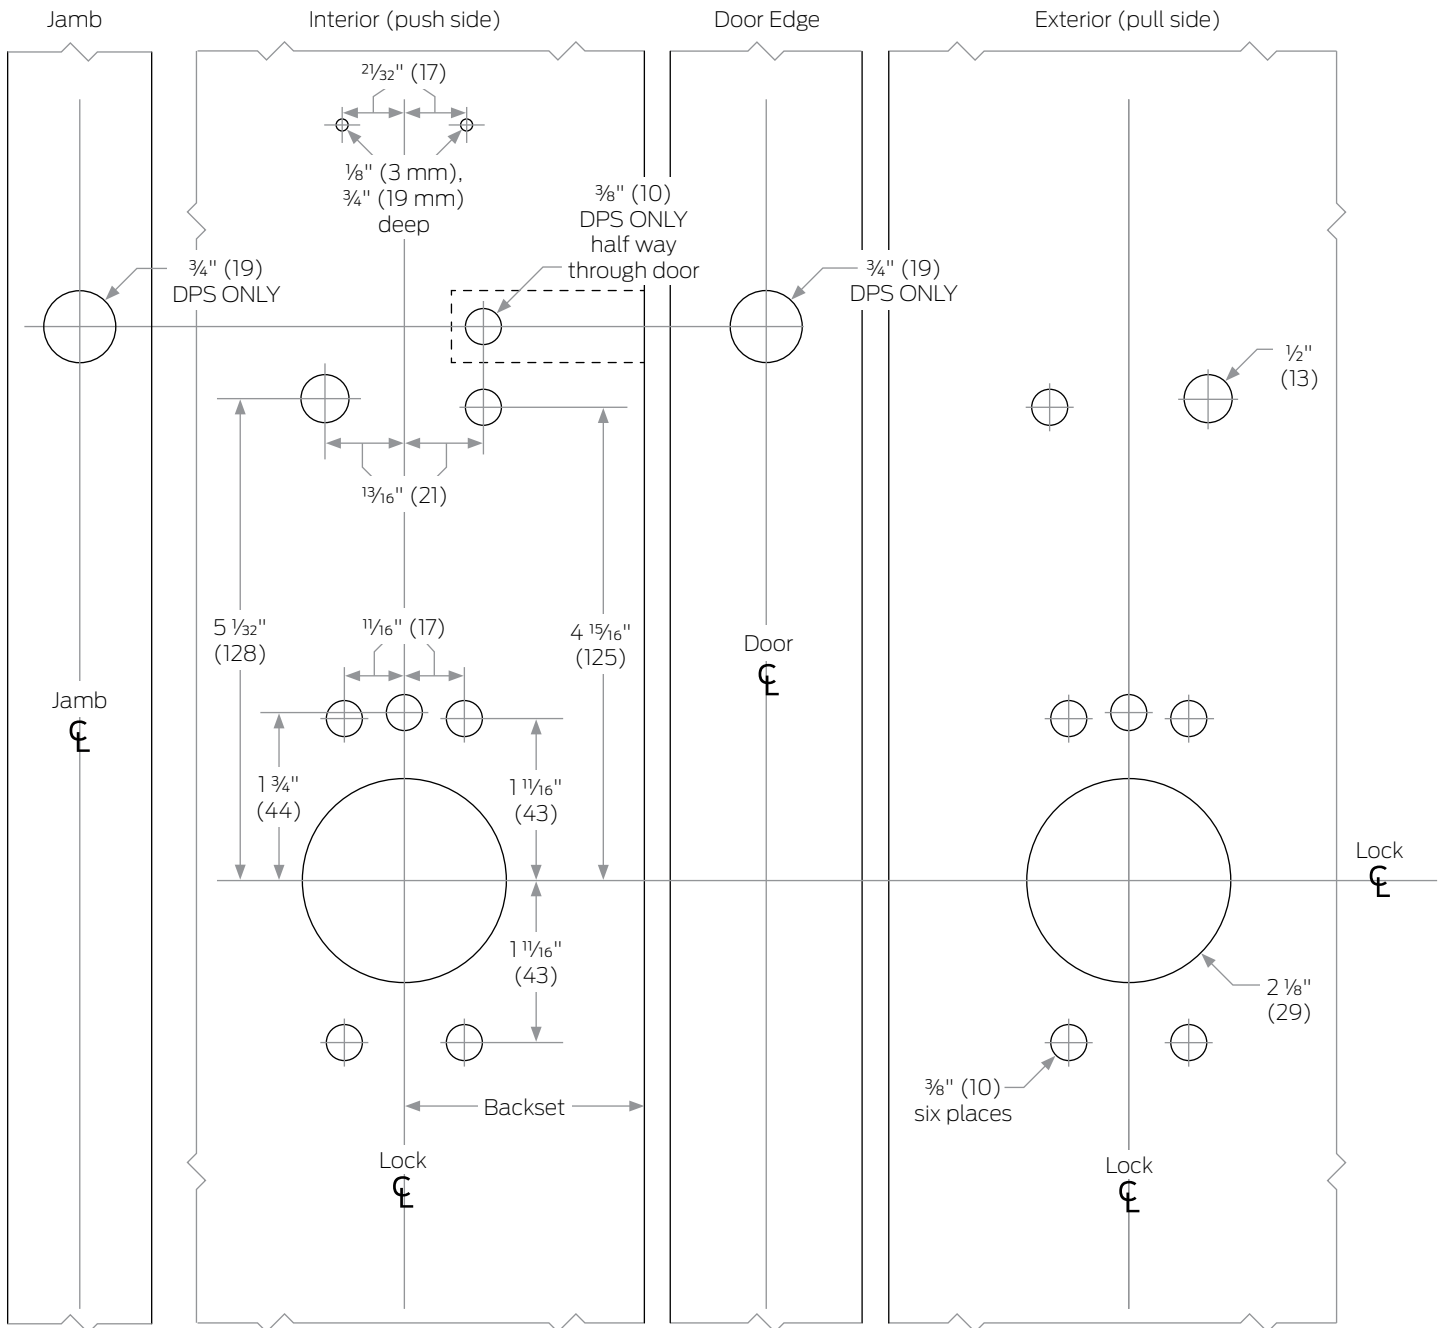

XE360-Series

Models XE360-EW X VD22

- Door Type:** Wood, flat or beveled
- Door Thickness:** 1 3/4" (44 mm)
- Faceplate:** n/a
- Backsets:** **Varies**

Dimensions shown in parentheses () are in millimeters.
 Drawing not to scale.

Door preparation template