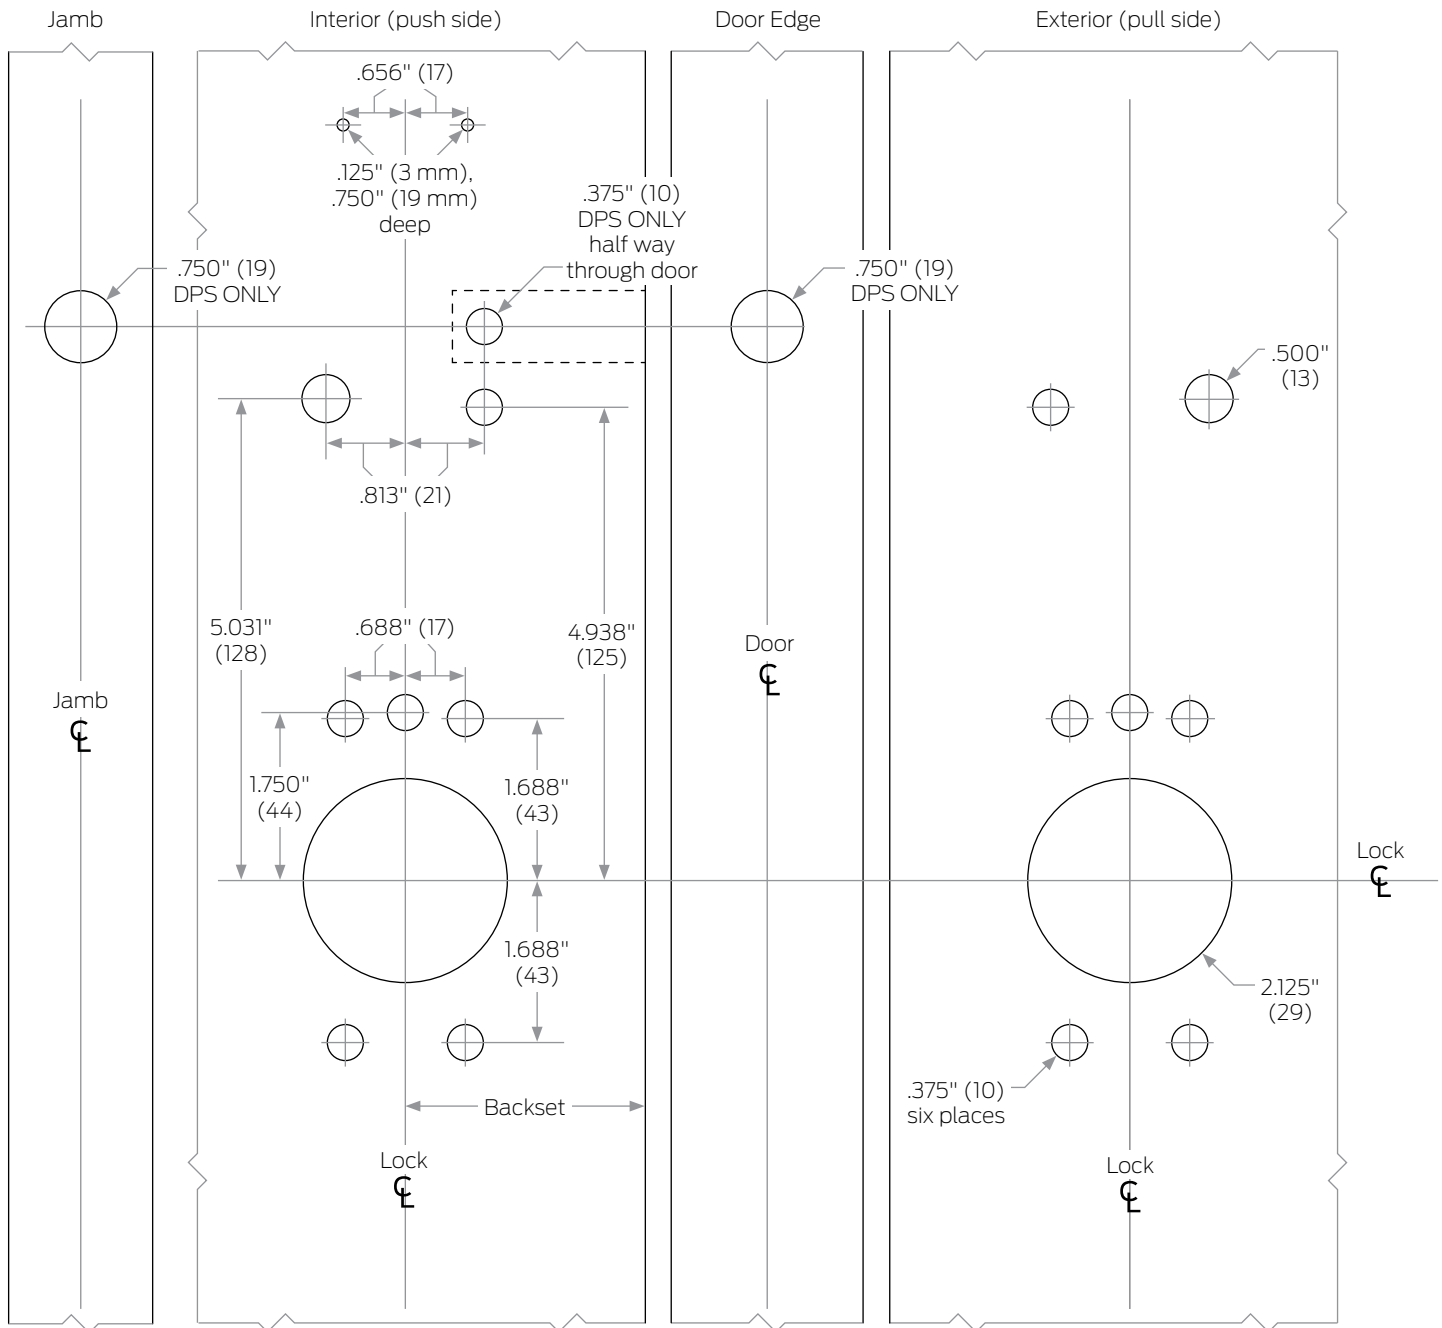

# XE360-Series

Models XE360-EW X VD22

- Door Type:** Metal, flat or beveled
- Door Thickness:** 1 3/4" (44 mm)
- Faceplate:** n/a
- Backsets:** **Varies**

Dimensions shown in parentheses ( ) are in millimeters.  
Drawing not to scale.

Door preparation template

# XE108