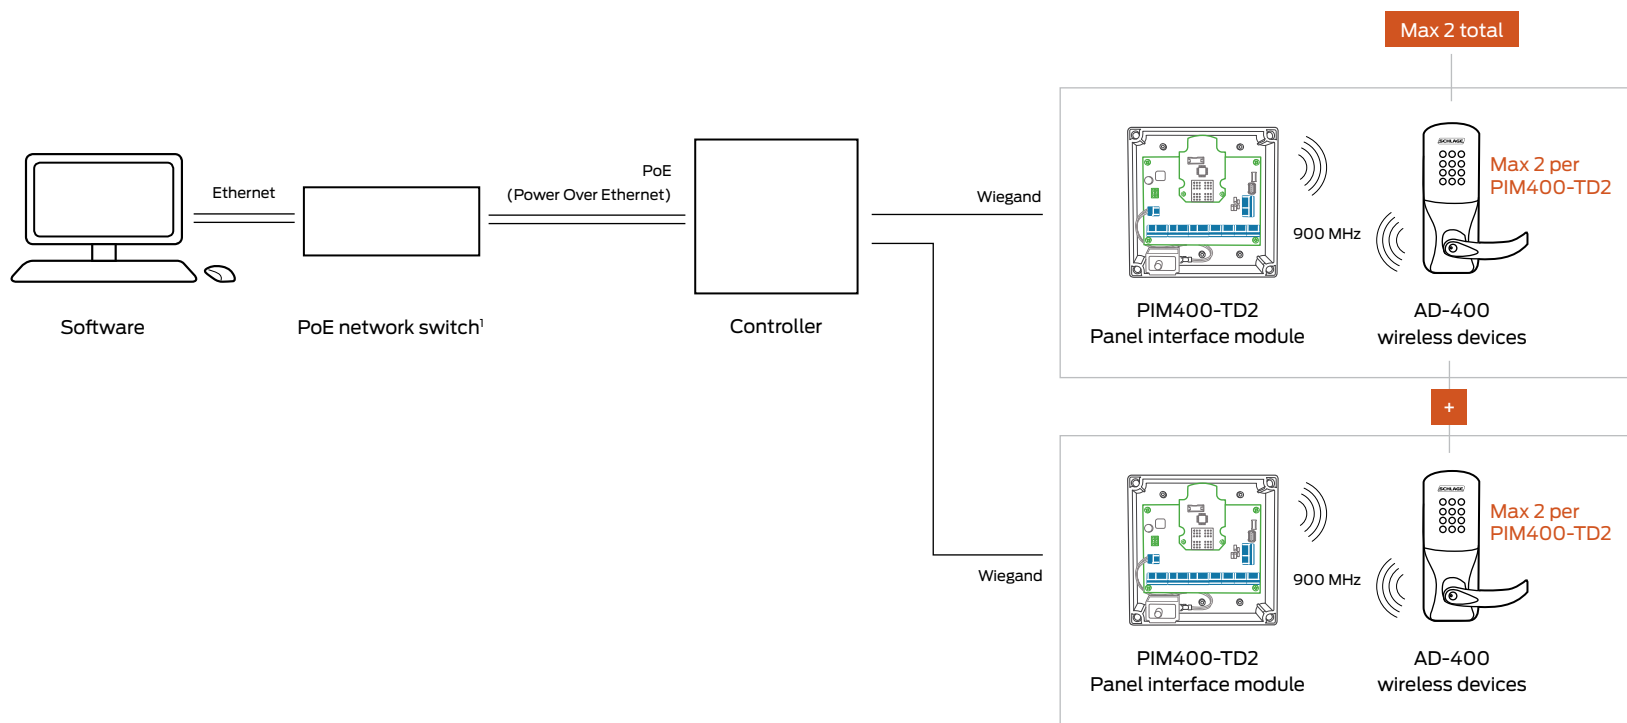

Wiegand integration for AD-400 wireless devices

Wireless range up to 200' in typical building construction, up to 1000' line of sight