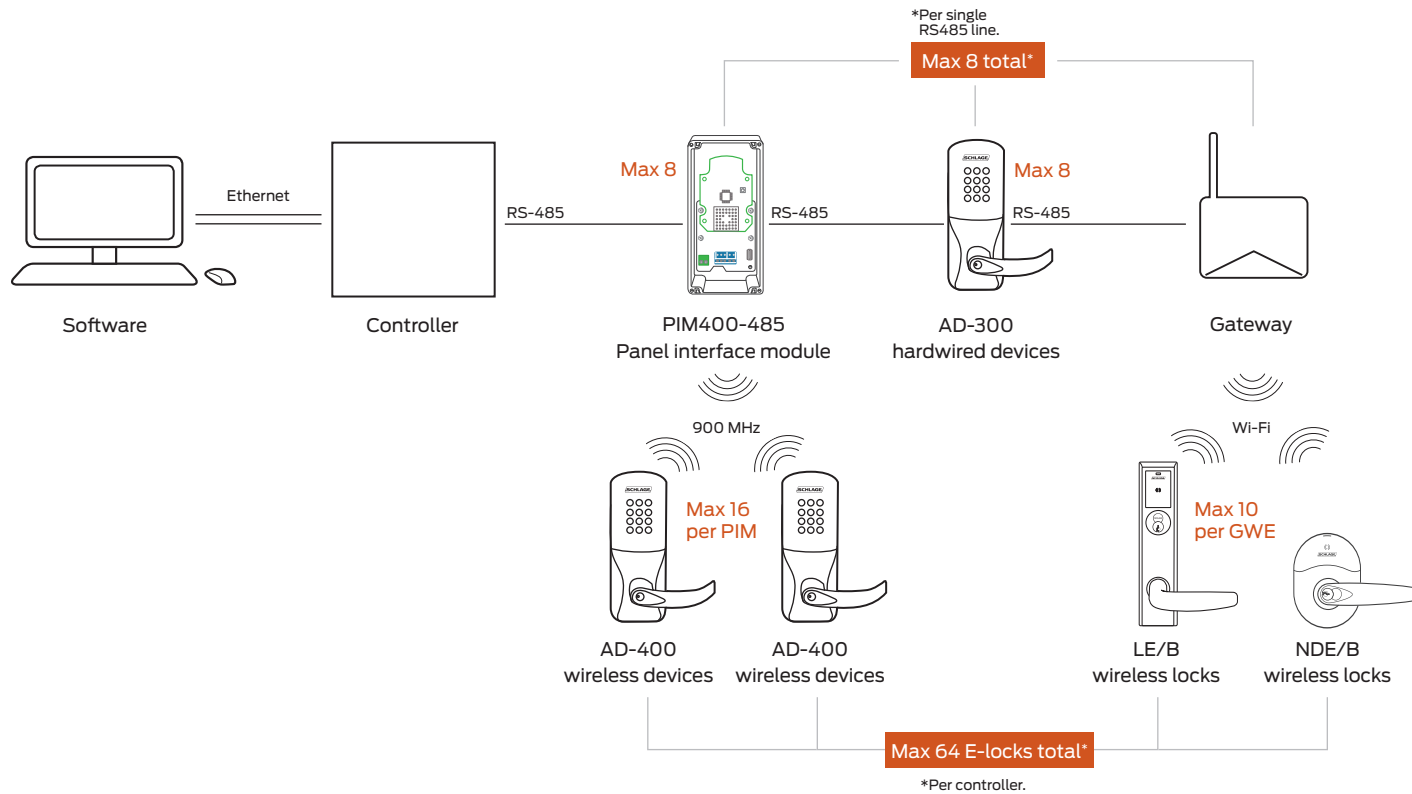

RS-485 integration for AD-300 hardwired and AD-400, NDE and LE wireless devices

Gateway communication range up to 30' in typical building environments; a detailed site survey is recommended.

AD-400 wireless range up to 200' in typical building construction, up to 1000' line of sight.