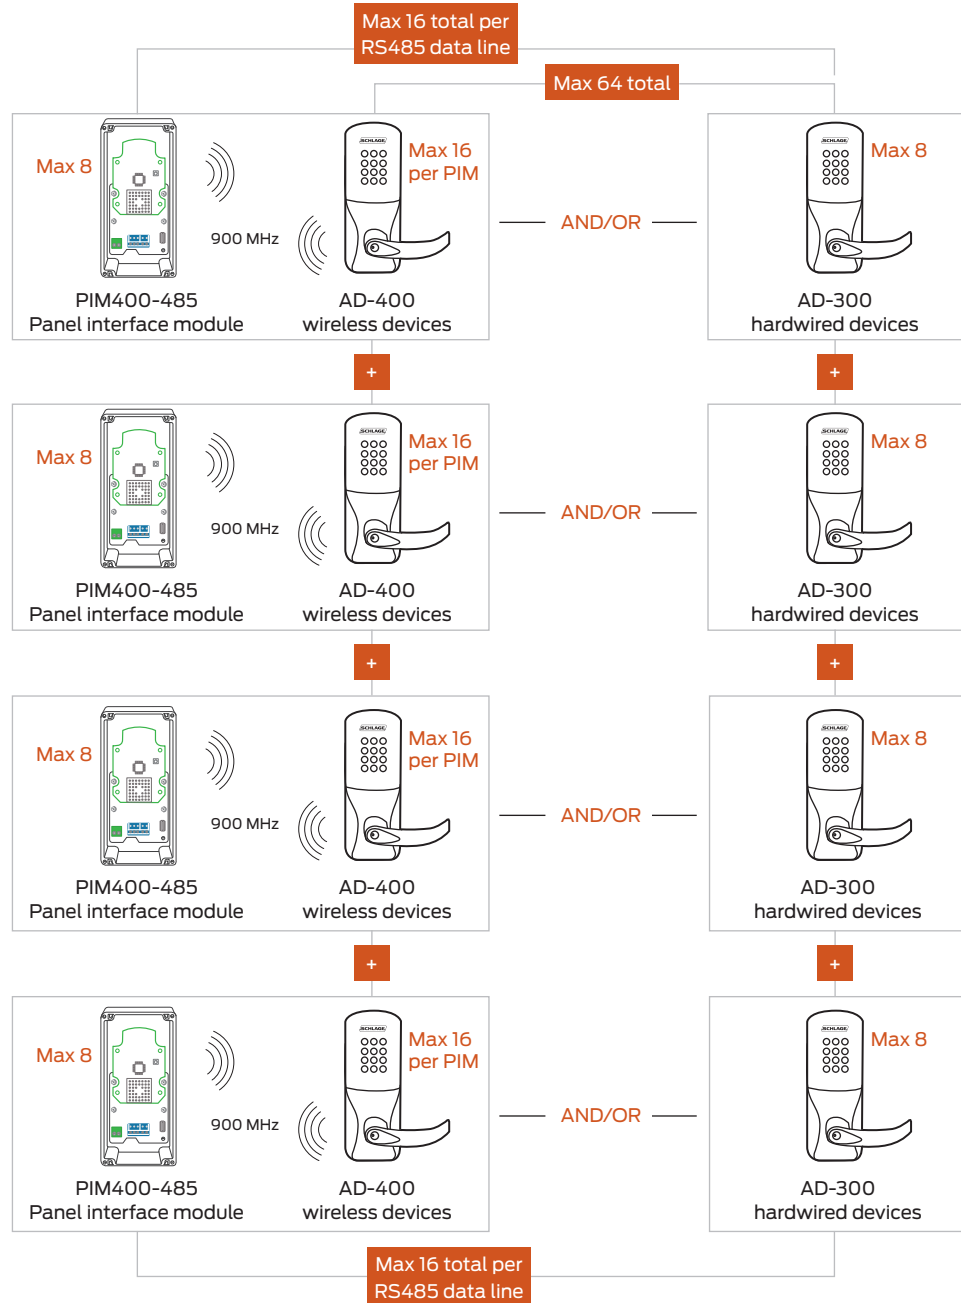

# RS-485 integration for AD-300 and AD-400 wireless devices

Ethernet

Controller

RS-485

RS-485

RS-485

RS-485

AD-400 wireless range up to 200' in typical building construction, up to 1000' line of sight.