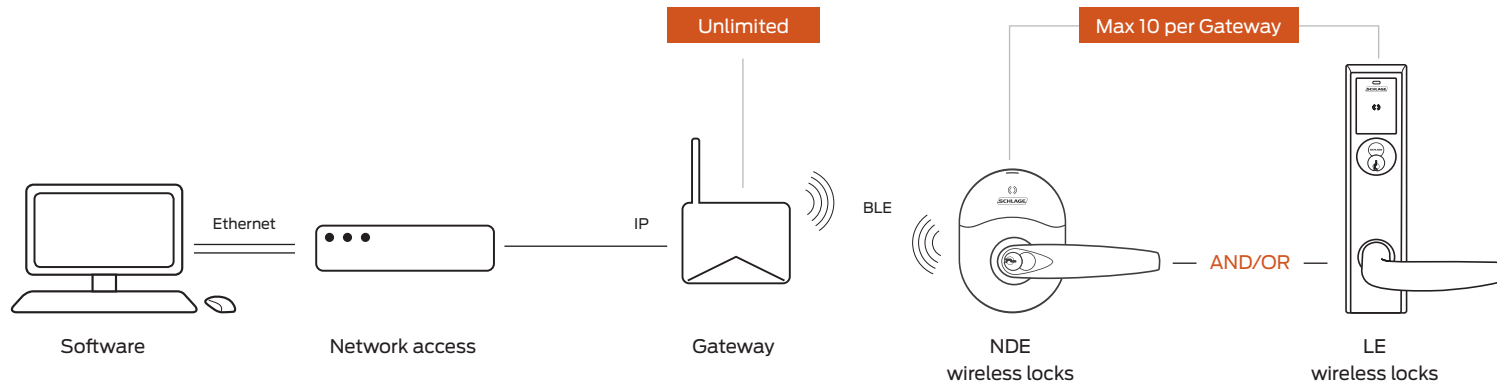

# Gateway IP(PoE) integration for NDE and LE wireless locks

Gateway communication range up to 30' in typical building environments; a detailed site survey is recommended.