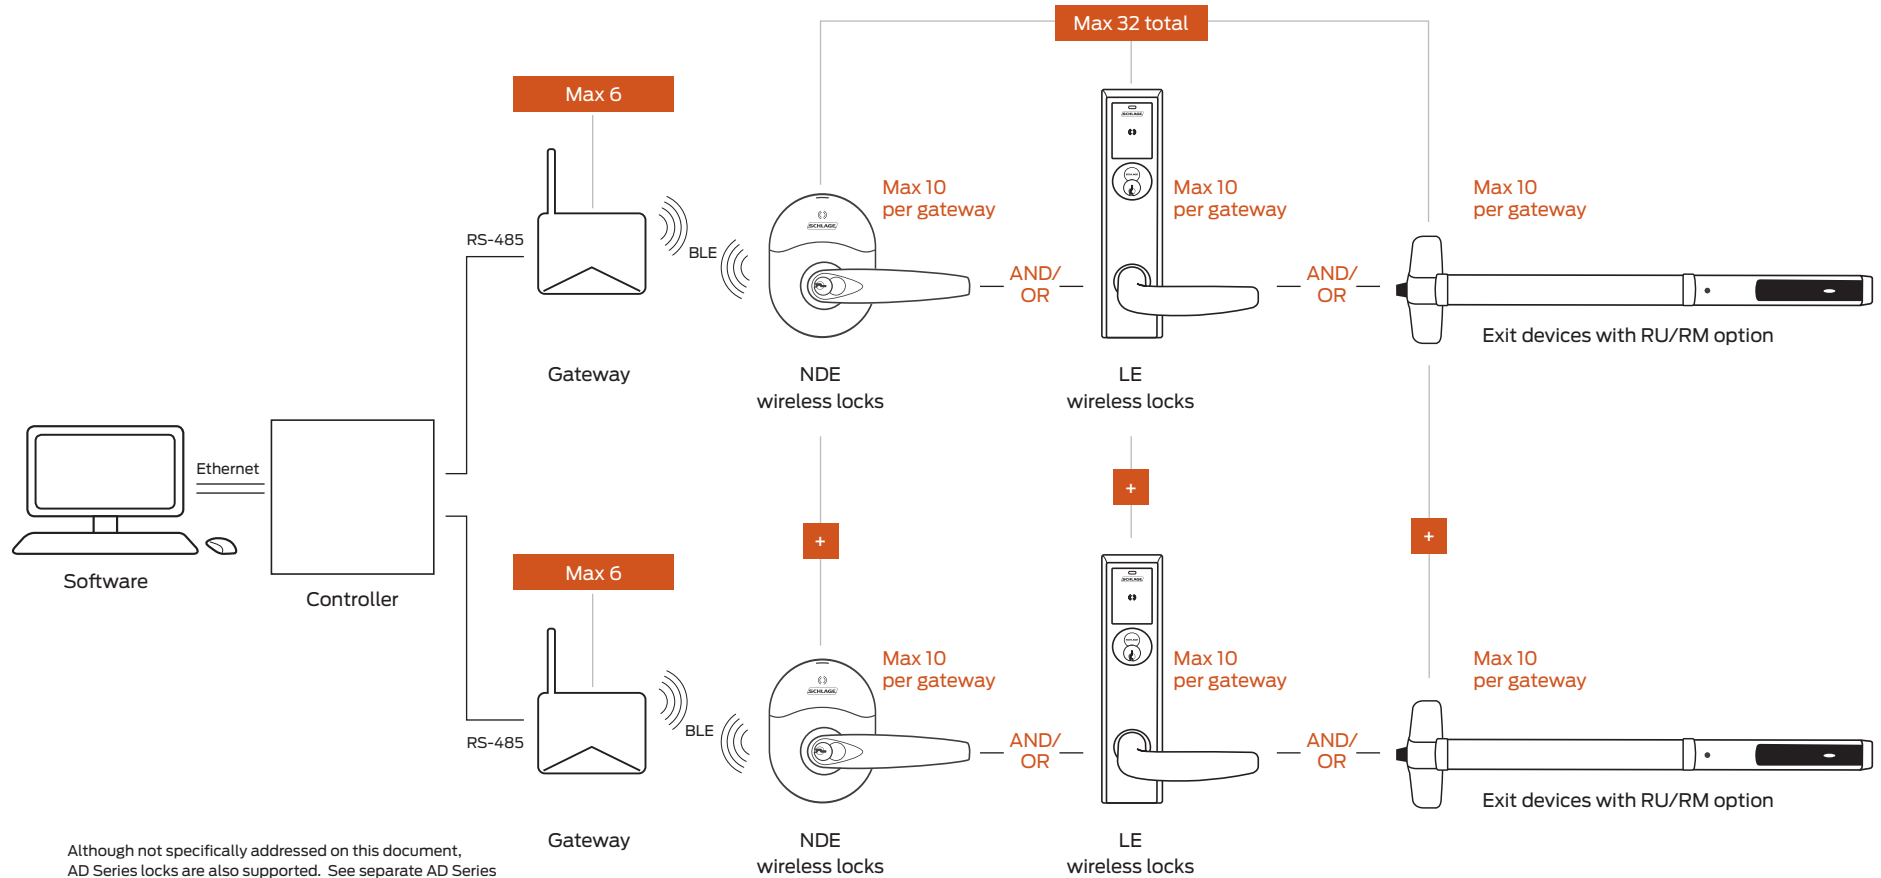

Gateway (RS-485) integration for NDE and LE wireless locks

Although not specifically addressed on this document, AD Series locks are also supported. See separate AD Series integration for details.

Gateway communication range up to 30' in typical building environments; a detailed site survey is recommended.