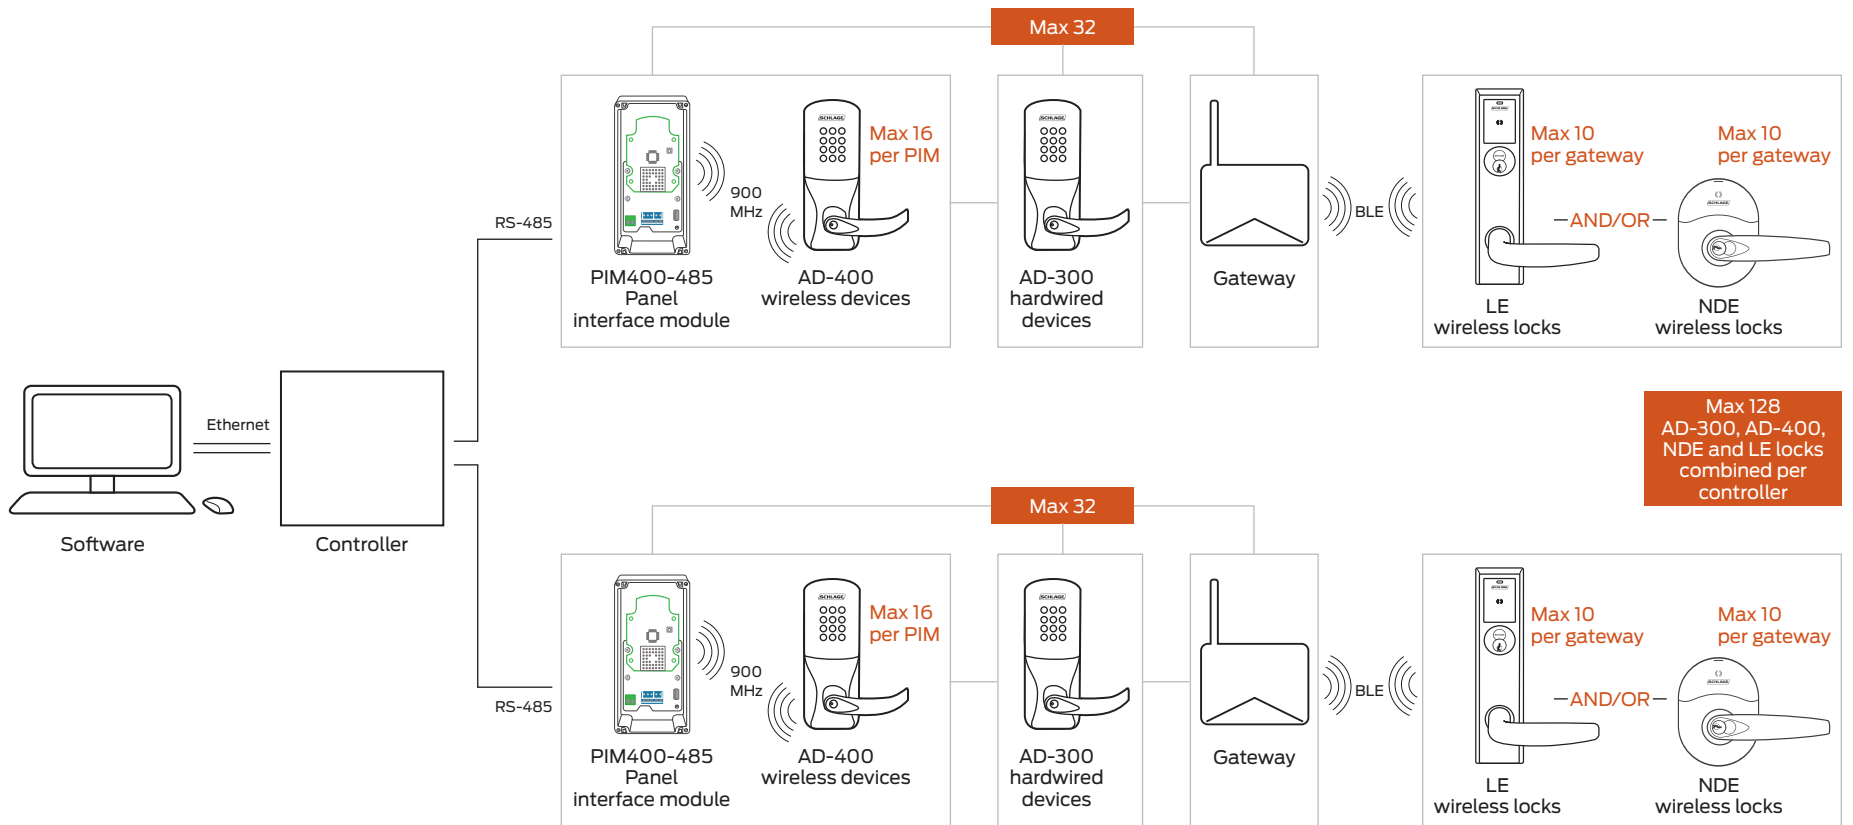

# RS-485 integration for AD-300 hardwired and AD-400, NDE and LE wireless devices

AD-400 wireless range up to 200' in typical building construction, up to 1000' line of sight.

Gateway communication range up to 30' in typical building environments; a detailed site survey is recommended.