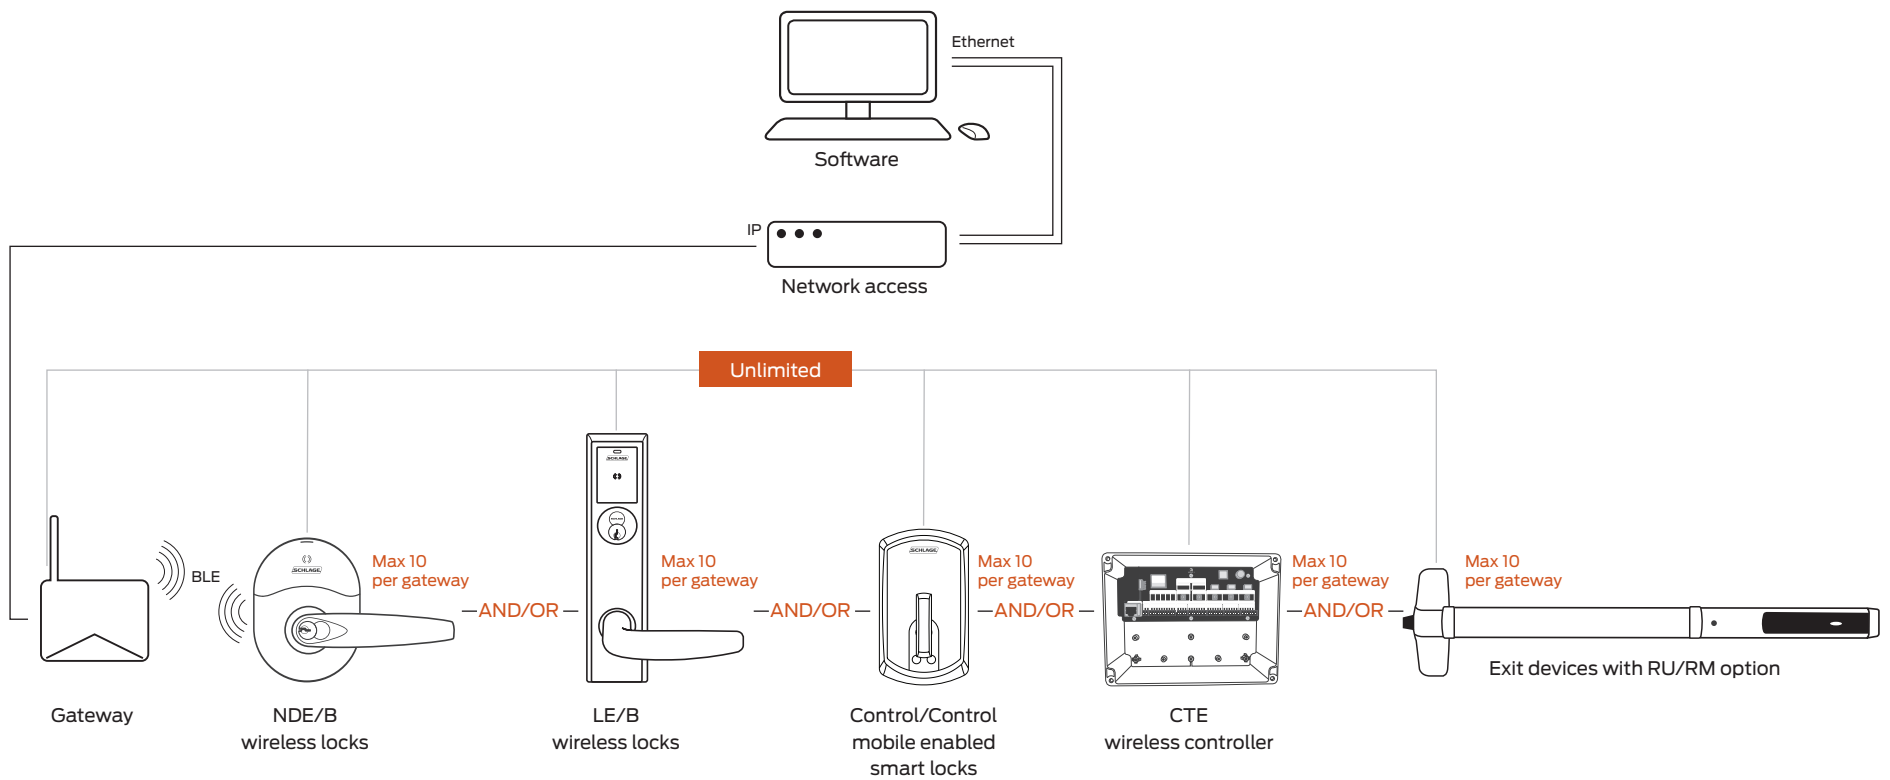

# Gateway IP(PoE) integration for NDE/B, LE/B and Control/Control mobile enabled wireless locks

Gateway communication range up to 30' in typical building environments; a detailed site survey is recommended.