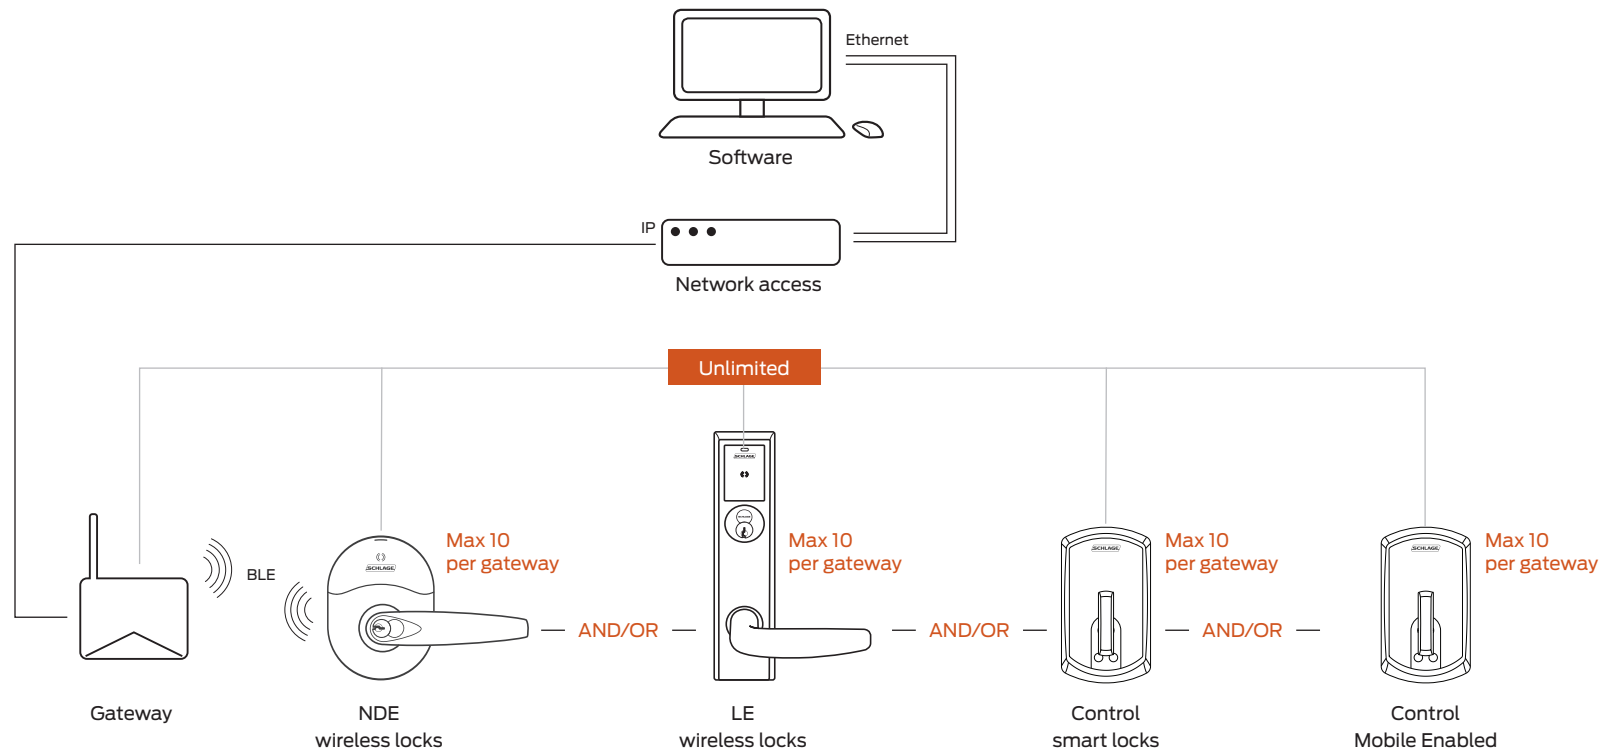

Gateway IP(PoE) integration for NDE, LE and Control wireless locks

Gateway communication range up to 30' in typical building environments; a detailed site survey is recommended.