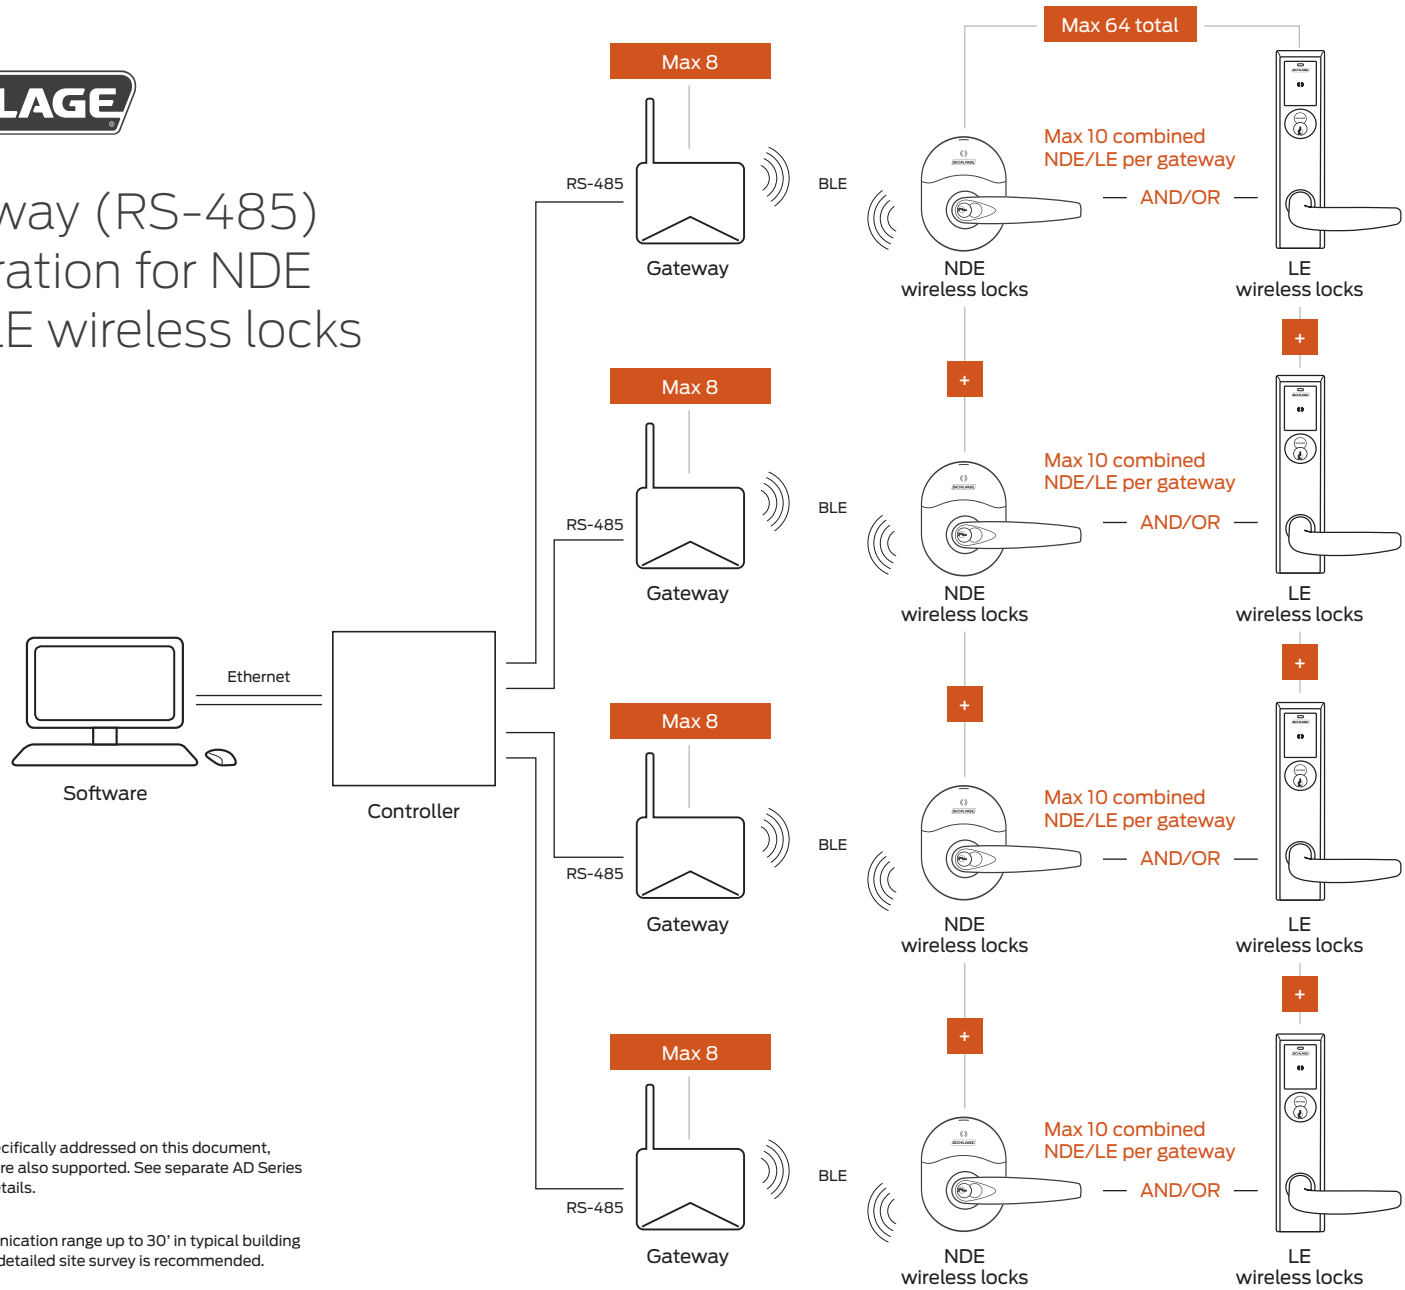

# Gateway (RS-485) integration for NDE and LE wireless locks

Although not specifically addressed on this document, AD Series locks are also supported. See separate AD Series integration for details.

Gateway communication range up to 30' in typical building environments; a detailed site survey is recommended.