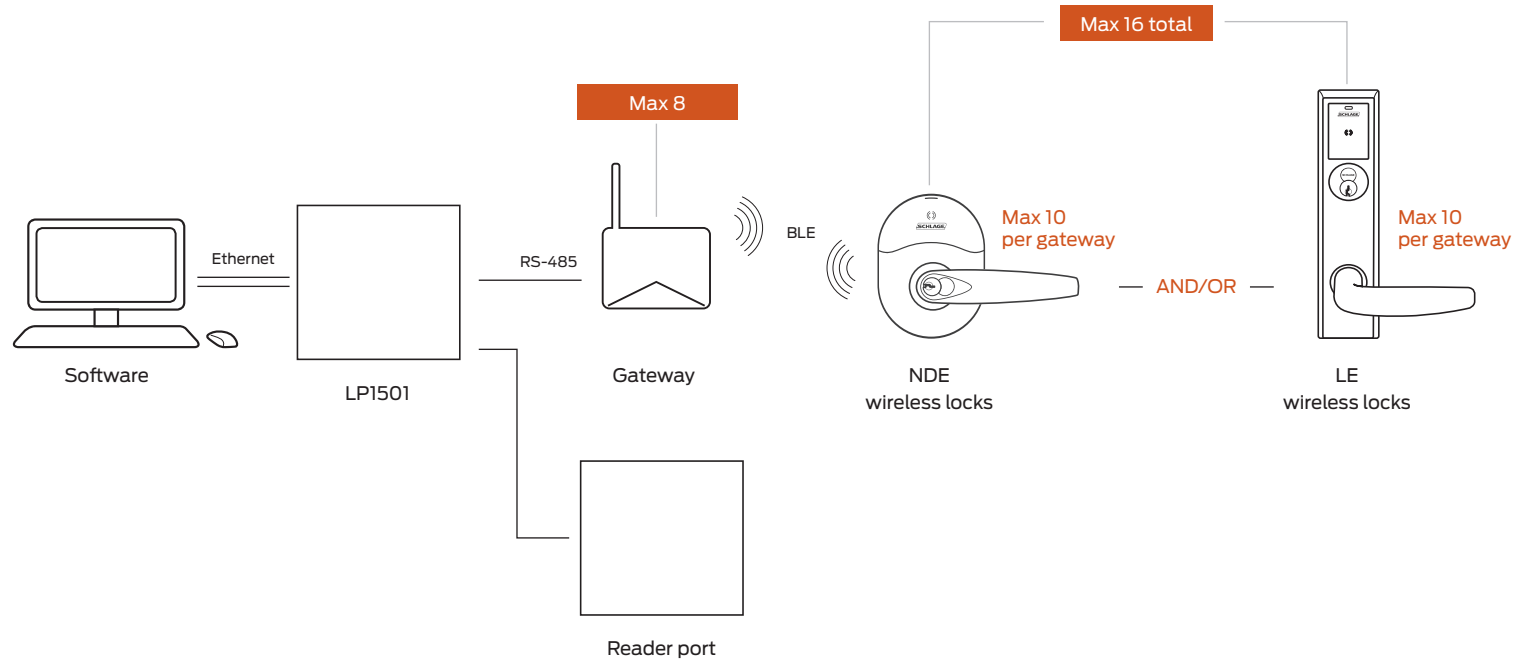

Gateway (RS-485) integration for NDE and LE wireless locks

Although not specifically addressed on this document, AD Series locks are also supported. See separate AD Series integration for details.

Gateway communication range up to 30' in typical building environments; a detailed site survey is recommended.