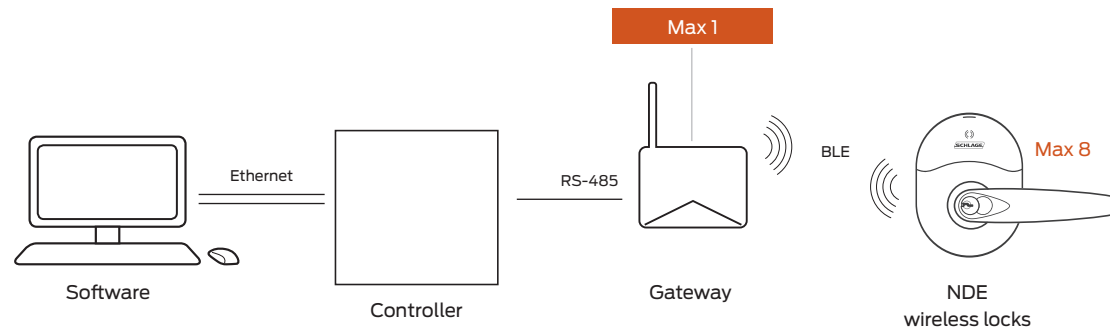

Gateway (RS-485) integration for NDE wireless locks

Gateway communication range up to 30' in typical building environments; a detailed site survey is recommended.