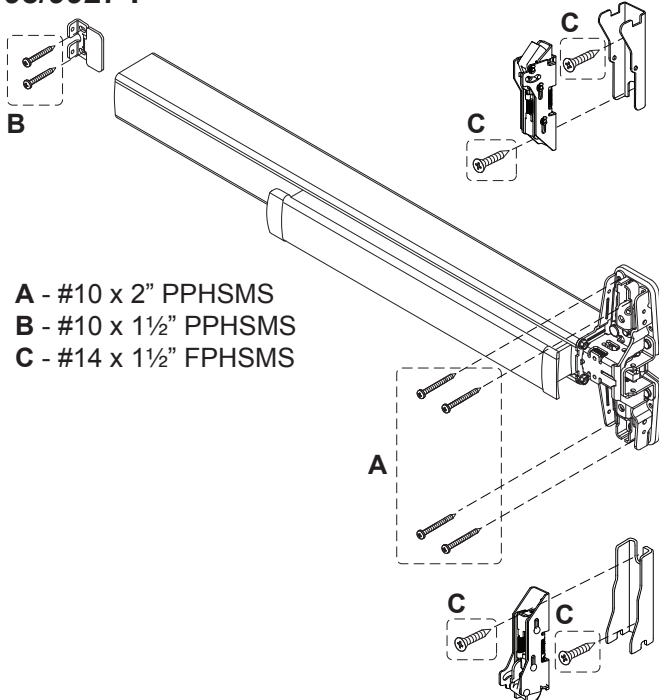

941280-00

Mounting Screws

Installation Instructions

This screw pack is used when mounting to a SLM door. Find the chart for the exit device being installed and use screws as shown in the drawing.

98/99-F Rim

- A** - #10 x 2" PPHSMS
- B** - #10 x 1½" PPHSMS
- C** - #14 x 1½" FPHSMS

98/9947-F

- A** - #10 x 2" PPHSMS
- B** - #10 x 1½" PPHSMS
- D** - #10 x 1¼" PPHSMS

98/9927-F

- A** - #10 x 2" PPHSMS
- B** - #10 x 1½" PPHSMS
- C** - #14 x 1½" FPHSMS