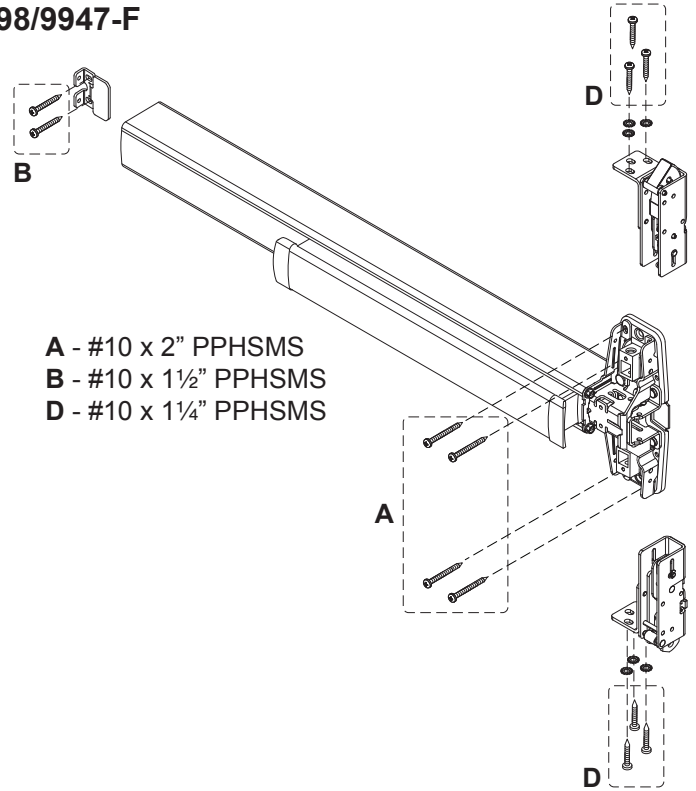

941280-00

Mounting Screws

Installation Instructions

This screw pack is used when mounting to a SLM door. Find the chart for the exit device being installed and use screws as shown in the drawing.

98/99-F Rim

- A** - #10 x 2" PPHSMS
- B** - #10 x 1½" PPHSMS
- C** - #14 x 1½" FPHSMS

98/9947-F

- A** - #10 x 2" PPHSMS
- B** - #10 x 1½" PPHSMS
- D** - #10 x 1¼" PPHSMS

98/9927-F

- A** - #10 x 2" PPHSMS
- B** - #10 x 1½" PPHSMS
- C** - #14 x 1½" FPHSMS

98/9975-F

- A** - #10 x 2" PPHSMS
- B** - #10 x 1½" PPHSMS

Customer Service

1-877-671-7011 www.allegion.com/us