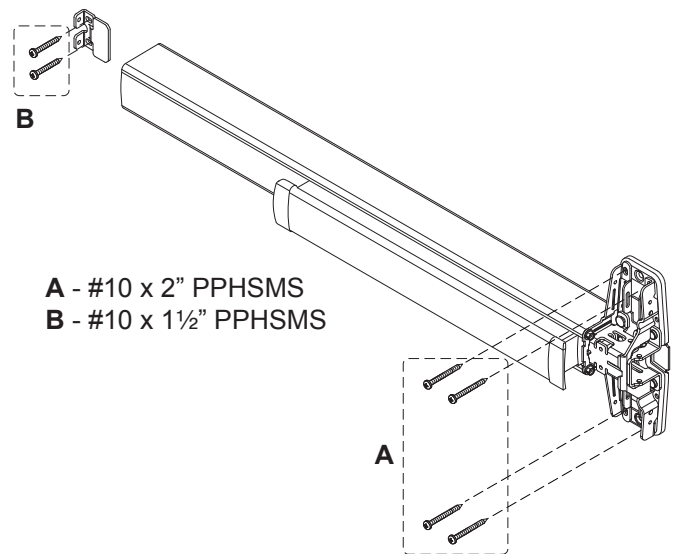

98/9975-F

- **A** - #10 x 2" PPHSMS
- **B** - #10 x 1½" PPHSMS

Customer Service

1-877-671-7011 www.allegion.com/us