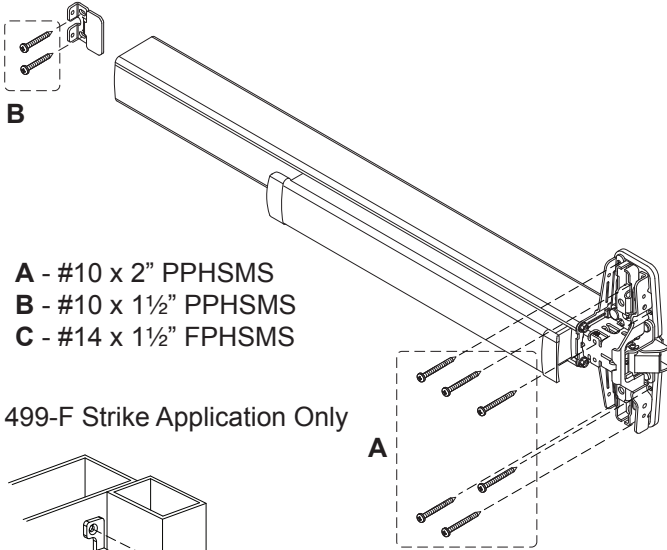

941280-00

Mounting Screws

Installation Instructions

This screw pack is used when mounting to a SLM door. Find the chart for the exit device being installed and use screws as shown in the drawing.

98/99-F Rim

- A** - #10 x 2" PPHSMS
- B** - #10 x 1½" PPHSMS
- C** - #14 x 1½" FPHSMS

98/9947-F

- A** - #10 x 2" PPHSMS
- B** - #10 x 1½" PPHSMS
- D** - #10 x 1¼" PPHSMS

98/9927-F

- A** - #10 x 2" PPHSMS
- B** - #10 x 1½" PPHSMS
- C** - #14 x 1½" FPHSMS