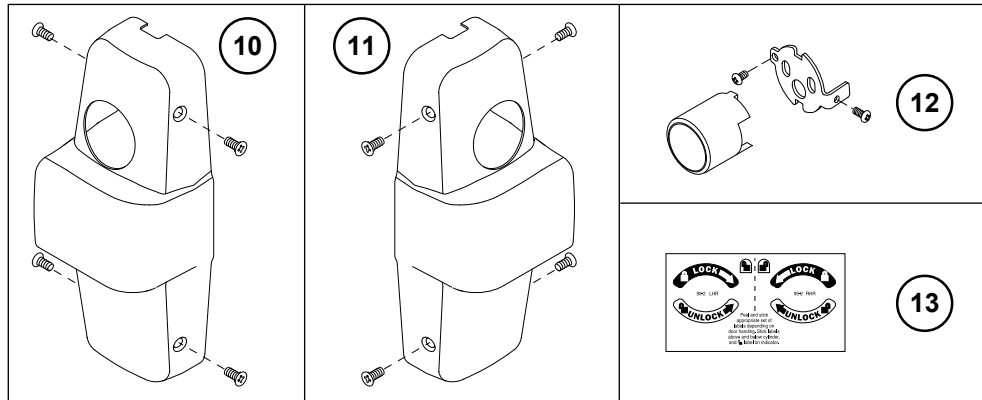

98/9975-2 and 98/9975-2SI Double Cylinder Option (old style)

Item No.	Qty	Part No.	Description	Finish
10 *	1	050557	98/9975-2SI Center case cover kit, screws included RHR (Old Style)	x
11 *	1	050558	98/9975 -2SI Center case cover kit, screws included LHR (Old Style)	x

Item No.	Qty	Part No.	Description	Finish
12	1	114984	98/99-2 Rim Cylinder Adapter Assembly (Old Style)	x
13	1	971220-00	Lock / Unlock label only (Old Style)	

Notes: Specify finish when ordering items with "x" in "Finish" column.

* Covers will be less UL label when ordered outside of a conversion kit.

Old Style -2 and -2SI for mortise devices required a different center case assembly which is discontinued.