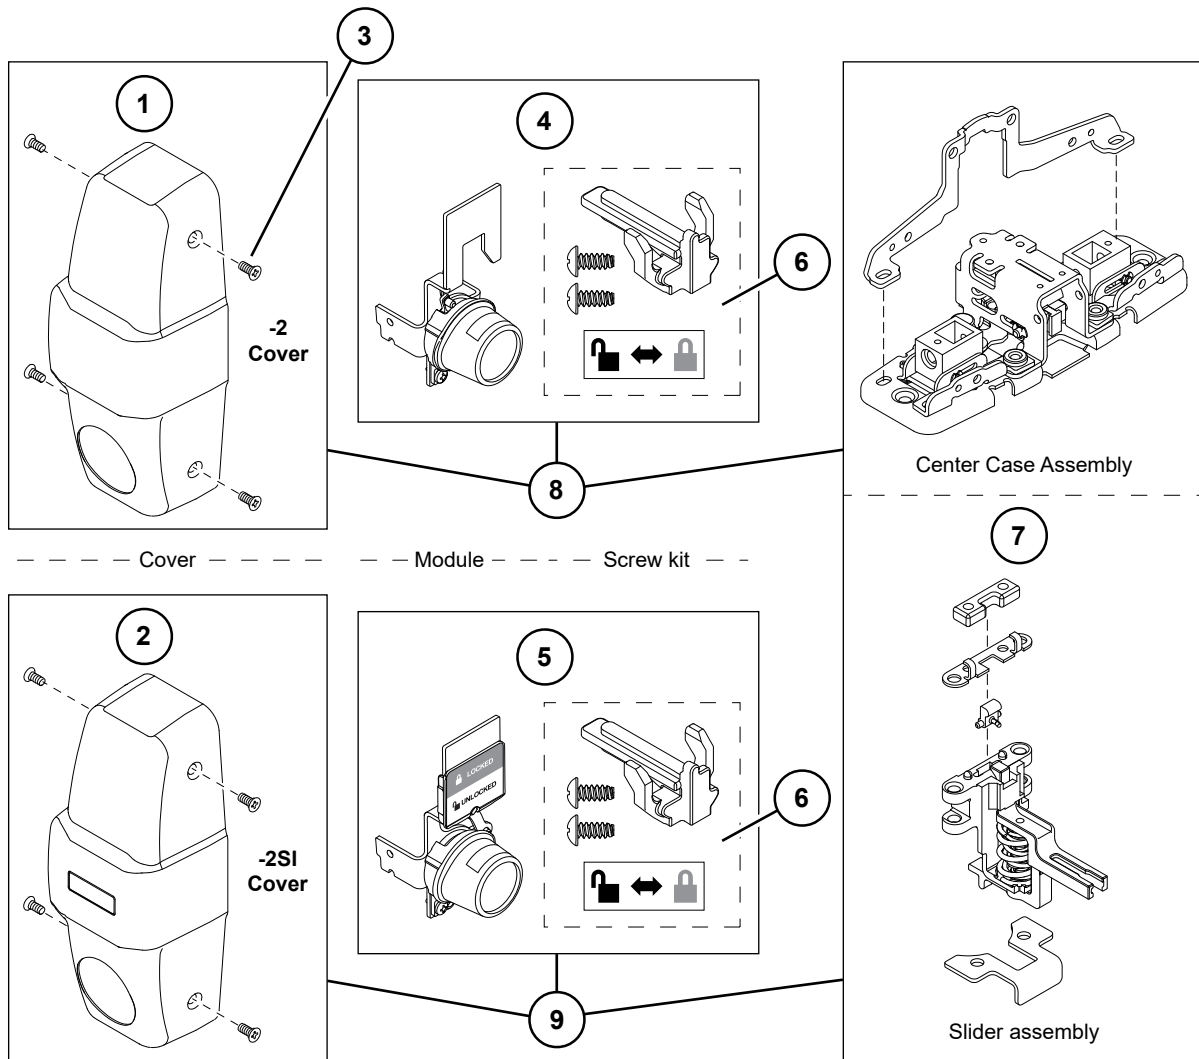

98/9949-2 and 98/9949-2SI Double Cylinder Option (current style)

Item No.	Qty	Part No.	Description	Finish
1 *	1	CC-CVR	98/9949-2 Center Case Cover Kit, screws included (RHR shown)	y
2 *	1	CC-CVR	98/9949-2SI Center Case Cover Kit, screws included (RHR shown)	y
3	1	900892	Center case cover screws (package of 4)	x
4	1	47448784	-2 Module Kit (screw kit included)	x

Item No.	Qty	Part No.	Description	Finish
5	1	47448783	-2SI Module Kit (screw kit included)	x
6	1	47716415	-2/-2SI Screw Pack	
7	1	47427601	Rim/SV Slider Assembly	
8	1	2KIT	98/9949-2 Conversion Kit	z
9	1	2SIKIT	98/9949-2SI Conversion Kit	z

Notes: Specify finish when ordering items with "x" in "Finish" column.

Specify -2 or -2SI, device type, handing, and finish when ordering items with "y" in "Finish" column.

Specify -2 or -2SI, device type, panic or fire rated, handing, and finish when ordering items with "z" in "Finish" column.

* Covers will be less UL label when ordered outside of a conversion kit.