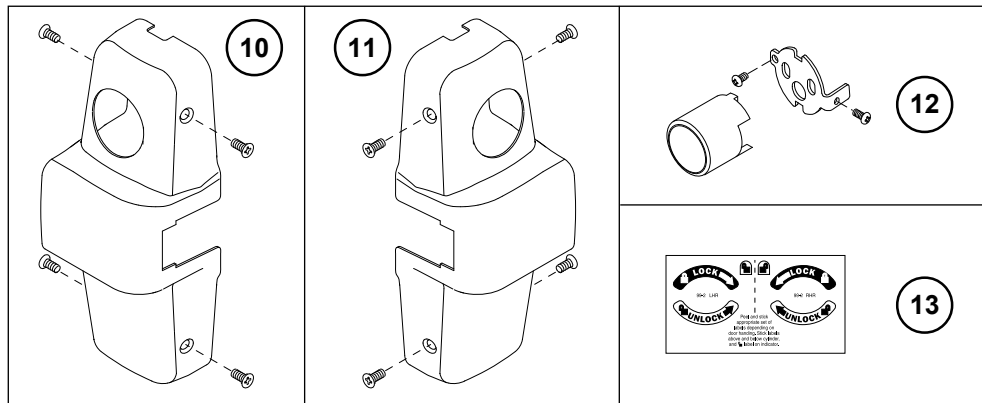

98/99-2 and 98/99-2SI Double Cylinder Option (old style)

Item No.	Qty	Part No.	Description	Finish
10 *	1	050831	98/99-2SI Center case cover kit, screws included RHR (Old Style)	x
11 *	1	050832	98/99-2SI Center case cover kit, screws included LHR (Old Style)	x

Item No.	Qty	Part No.	Description	Finish
12	1	114984	98/99-2 Rim Cylinder Adapter Assembly (Old Style)	x
13	1	971220-00	Lock / Unlock label only (Old Style)	

Notes: Specify finish when ordering items with "x" in "Finish" column.

* Covers will be less UL label when ordered outside of a conversion kit.

Old Style -2 and -2SI for rim devices required a different center case assembly which is discontinued.