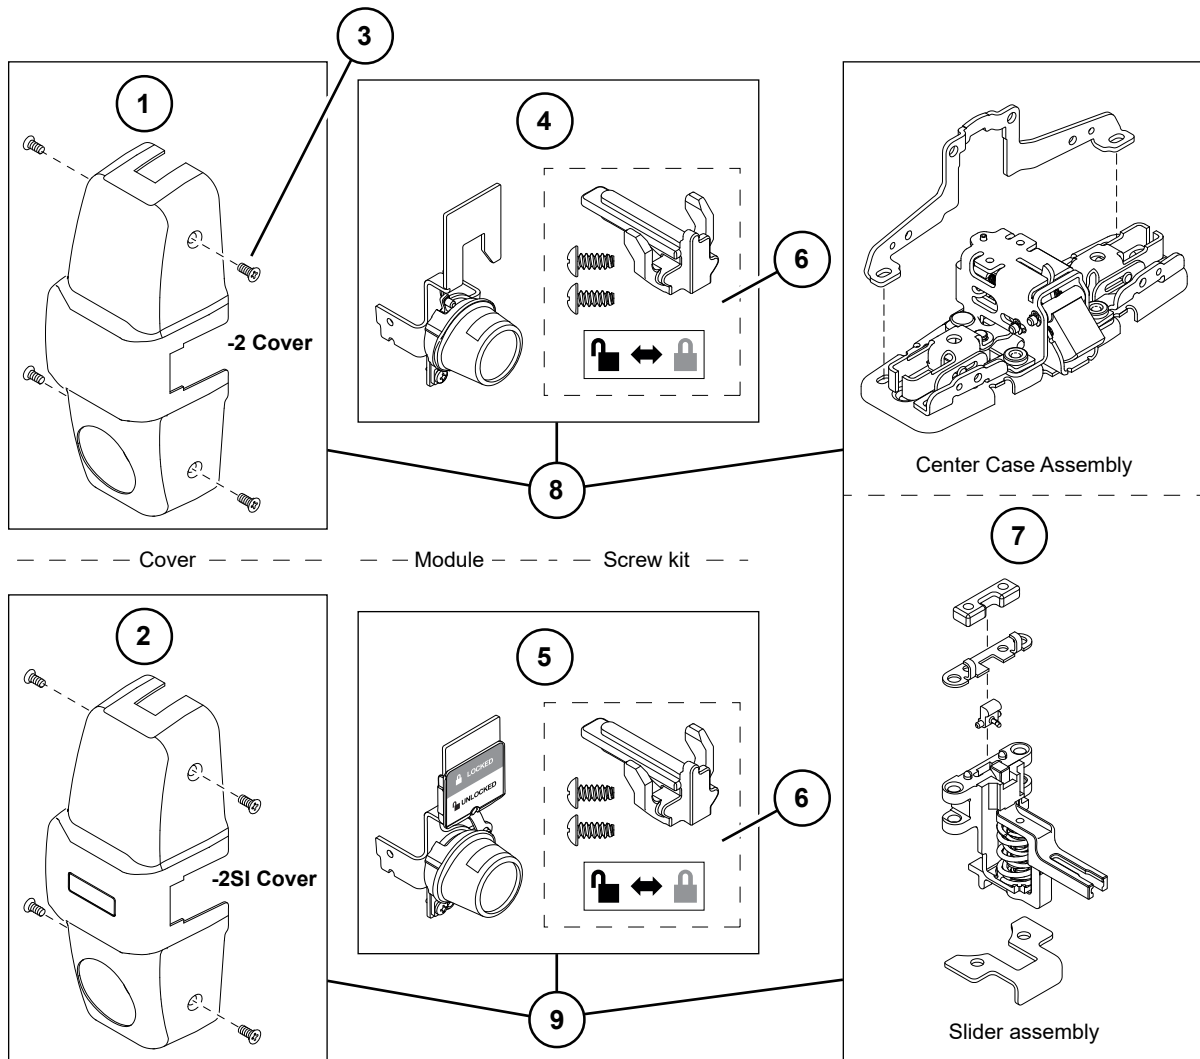

98/9957-2 and 98/9957-2SI Double Cylinder Option (current style)

Item No.	Qty	Part No.	Description	Finish
1 *	1	CC-CVR	98/9957-2 Center Case Cover Kit, screws included (RHR shown)	y
2 *	1	CC-CVR	98/9957-2SI Center Case Cover Kit, screws included (RHR shown)	y
3	1	900892	Center case cover screws (package of 4)	x
4	1	47448784	-2 Module Kit (screw kit included)	x

Item No.	Qty	Part No.	Description	Finish
5	1	47448783	-2SI Module Kit (screw kit included)	x
6	1	47716415	-2/-2SI Screw Pack	
7	1	47427601	Rim/SV Slider Assembly	
8	1	2KIT	98/9957-2 Conversion Kit	z
9	1	2SIKIT	98/9957-2SI Conversion Kit	z

Notes: Specify finish when ordering items with "x" in "Finish" column.

Specify -2 or -2SI, device type, handing, and finish when ordering items with "y" in "Finish" column.

Specify -2 or -2SI, device type, panic or fire rated, handing, and finish when ordering items with "z" in "Finish" column.

* Covers will be less UL label when ordered outside of a conversion kit.