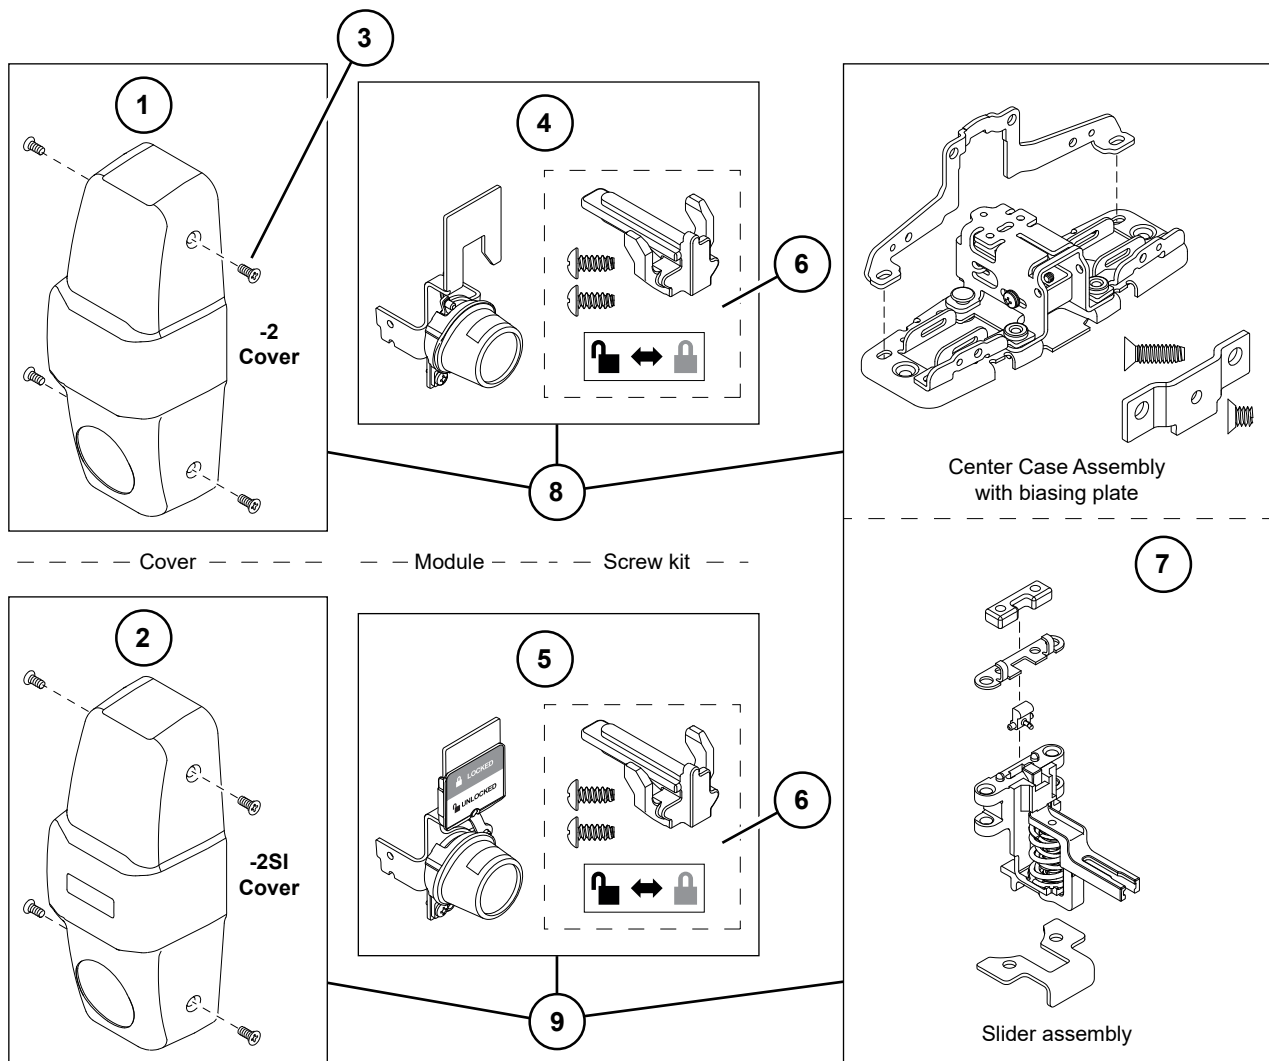

98/9975-2 and 98/9975-2SI Double Cylinder Option (current style)

Item No.	Qty	Part No.	Description	Finish
1 *	1	CC-CVR	98/9975-2 Center Case Cover Kit, screws included (RHR shown)	y
2 *	1	CC-CVR	98/9975-2SI Center Case Cover Kit, screws included (RHR shown)	y
3	1	900892	Center case cover screws (package of 4)	x
4	1	47448784	-2 Module Kit (screw kit included)	x

Item No.	Qty	Part No.	Description	Finish
5	1	47448783	-2SI Module Kit (screw kit included)	x
6	1	47718517	-2/-2SI Mortise Screw Pack	
7	1	47427601	Rim/SV Slider Assembly	
8	1	2KIT	98/9975-2 Conversion Kit	z
9	1	2SIKIT	98/9975-2SI Conversion Kit	z

Notes: Specify finish when ordering items with "x" in "Finish" column.

Specify -2 or -2SI, device type, handing, and finish when ordering items with "y" in "Finish" column.

Specify -2 or -2SI, device type, panic or fire rated, handing, and finish when ordering items with "z" in "Finish" column.

* Covers will be less UL label when ordered outside of a conversion kit.