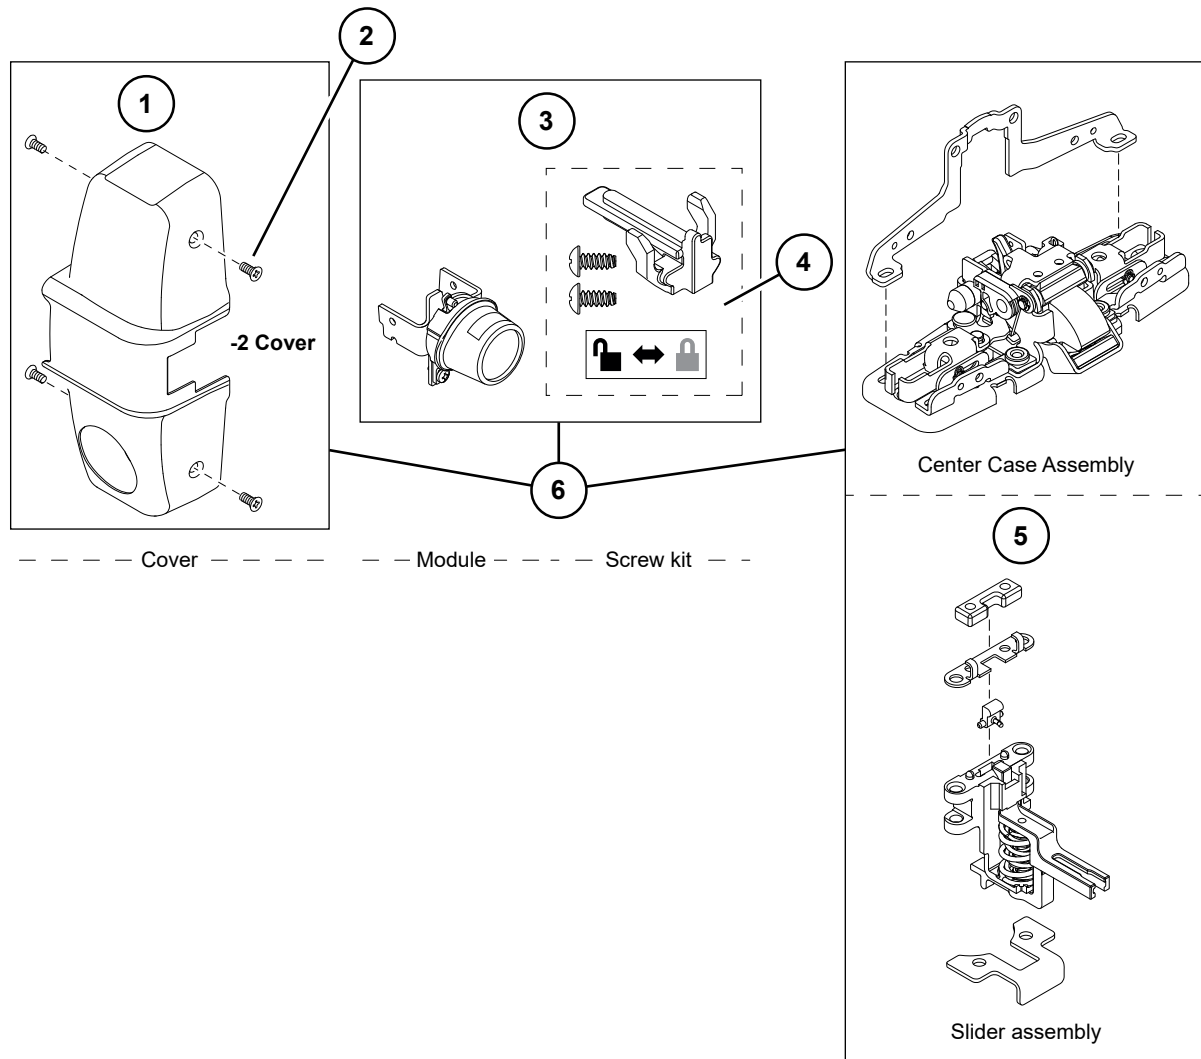

XP98/XP99-2 Double Cylinder Option (current style)

Item No.	Qty	Part No.	Description	Finish
1 *	1	CC-CVR	XP98/99-2 Center Case Cover Kit, screws included (RHR shown)	y
2	1	900892	Center case cover screws (package of 4)	x

Item No.	Qty	Part No.	Description	Finish
3	1	47448785	XP-2 Module Kit (screw kit included)	x
4	1	47716415	-2/-2SI Screw Pack	
5	1	47427601	Rim/SV Slider Assembly	
6	1	2KIT	XP98/99-2 Conversion Kit	z

Notes: Specify finish when ordering items with "x" in "Finish" column.

Specify -2, device type, handing, and finish when ordering items with "y" in "Finish" column.

Specify -2, device type, panic or fire rated, handing, and finish when ordering items with "z" in "Finish" column.

* Covers will be less UL label when ordered outside of a conversion kit.