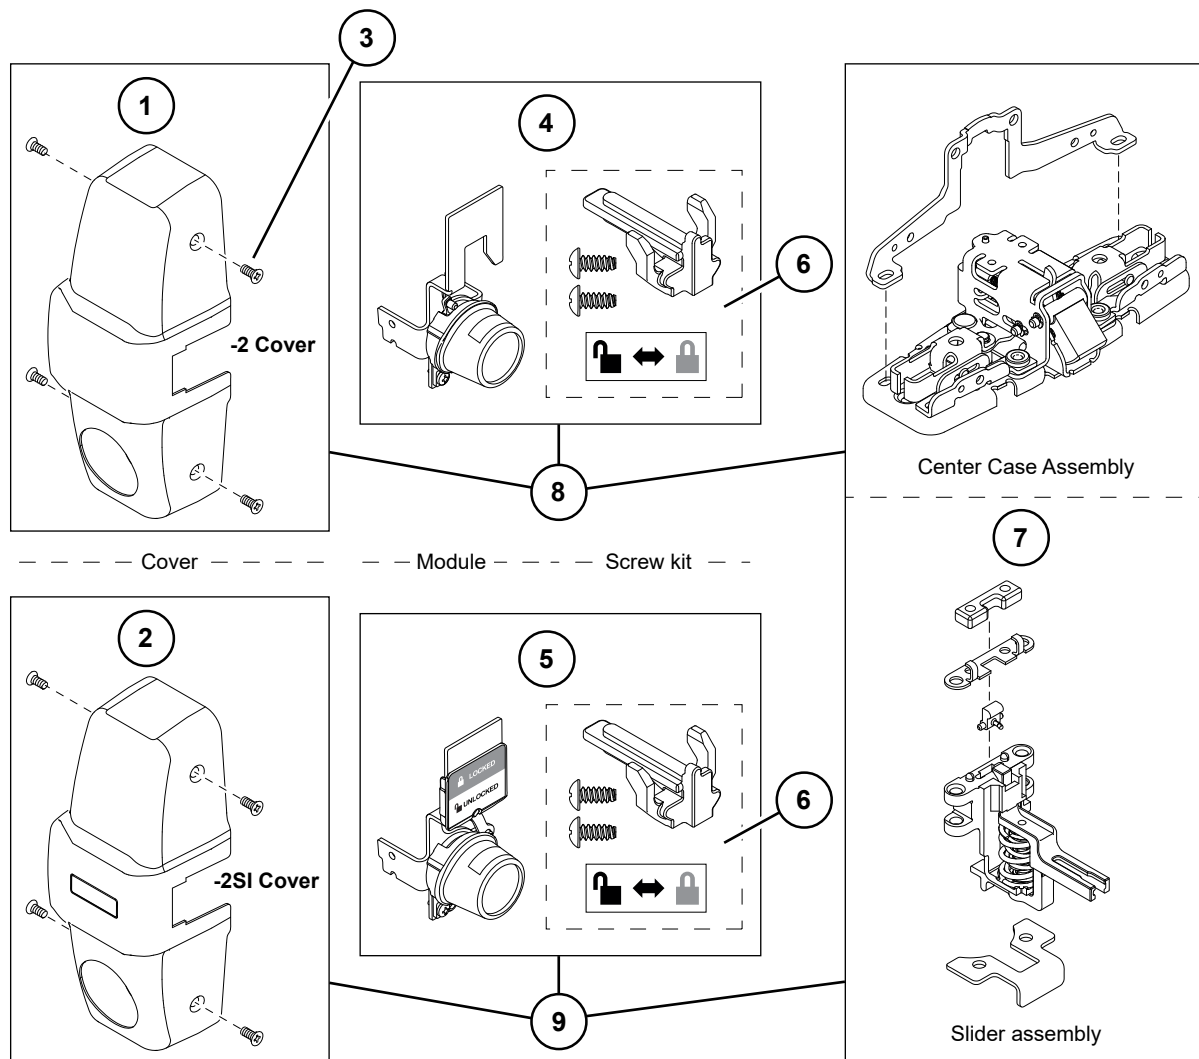

98/99-2 and 98/99-2SI Double Cylinder Option (current style)

Item No.	Qty	Part No.	Description	Finish
1 *	1	CC-CVR	98/99-2 Center Case Cover Kit, screws included (RHR shown)	y
2 *	1	CC-CVR	98/99-2SI Center Case Cover Kit, screws included (RHR shown)	y
3	1	900892	Center case cover screws (package of 4)	x
4	1	47448784	-2 Module Kit (screw kit included)	x