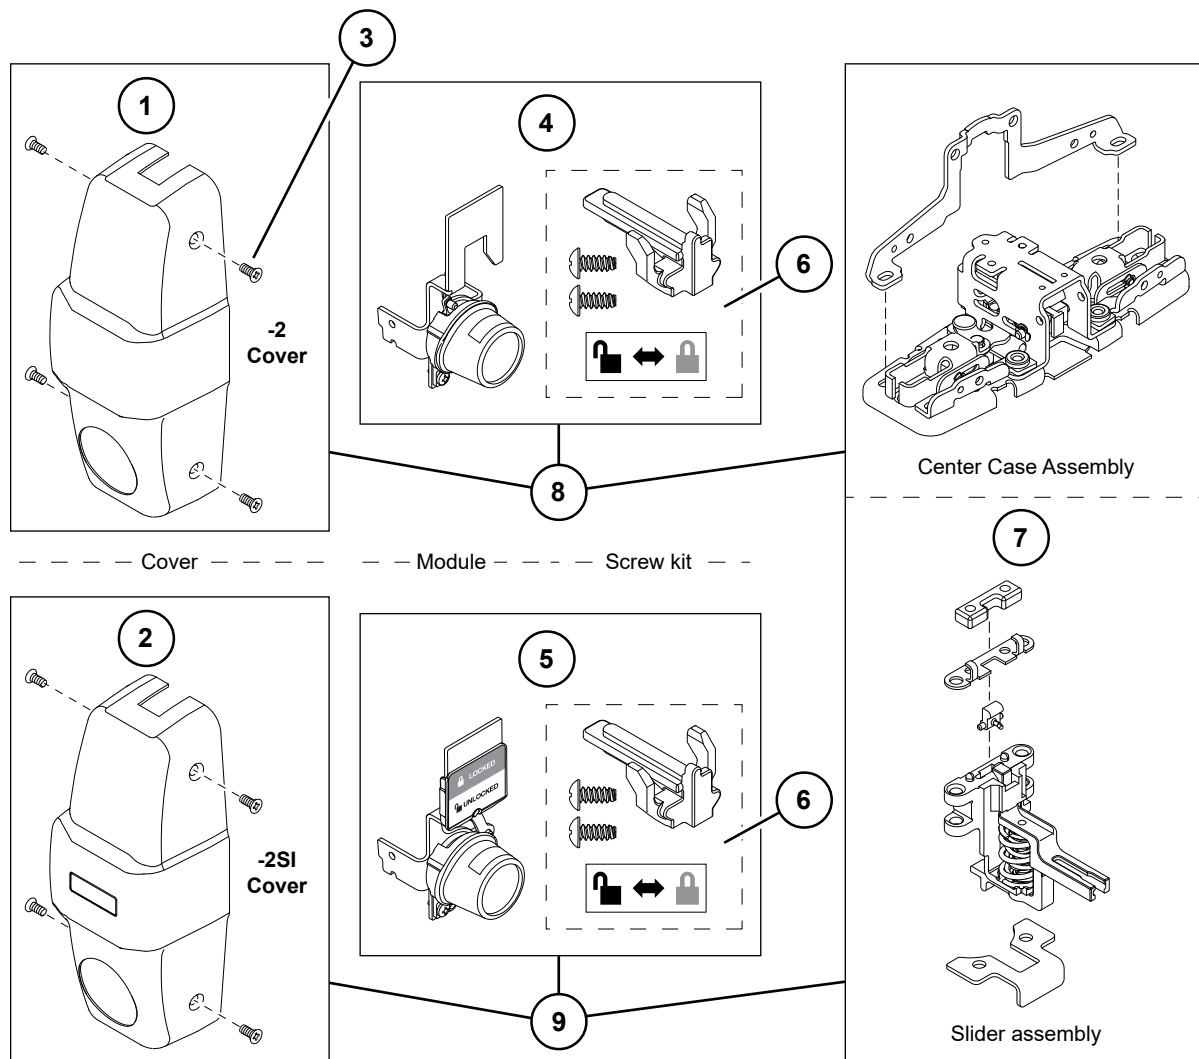

98/9927-2 and 98/9927-2SI Double Cylinder Option (current style)

Item No.	Qty	Part No.	Description	Finish
1 *	1	CC-CVR	98/9927-2 Center Case Cover Kit, screws included (RHR shown)	y
2 *	1	CC-CVR	98/9927-2SI Center Case Cover Kit, screws included (RHR shown)	y
3	1	900892	Center case cover screws (package of 4)	x
4	1	47448784	-2 Module Kit (screw kit included)	x

Item No.	Qty	Part No.	Description	Finish
5	1	47448783	-2SI Module Kit (screw kit included)	x
6	1	47716415	-2/-2SI Screw Pack	
7	1	47427601	Rim/SV Slider Assembly	
8	1	2KIT	98/9927-2 Conversion Kit	z
9	1	2SIKIT	98/9927-2SI Conversion Kit	z

Notes: Specify finish when ordering items with "x" in "Finish" column.

Specify -2 or -2SI, device type, handing, and finish when ordering items with "y" in "Finish" column.

Specify -2 or -2SI, device type, panic or fire rated, handing, and finish when ordering items with "z" in "Finish" column.

* Covers will be less UL label when ordered outside of a conversion kit.