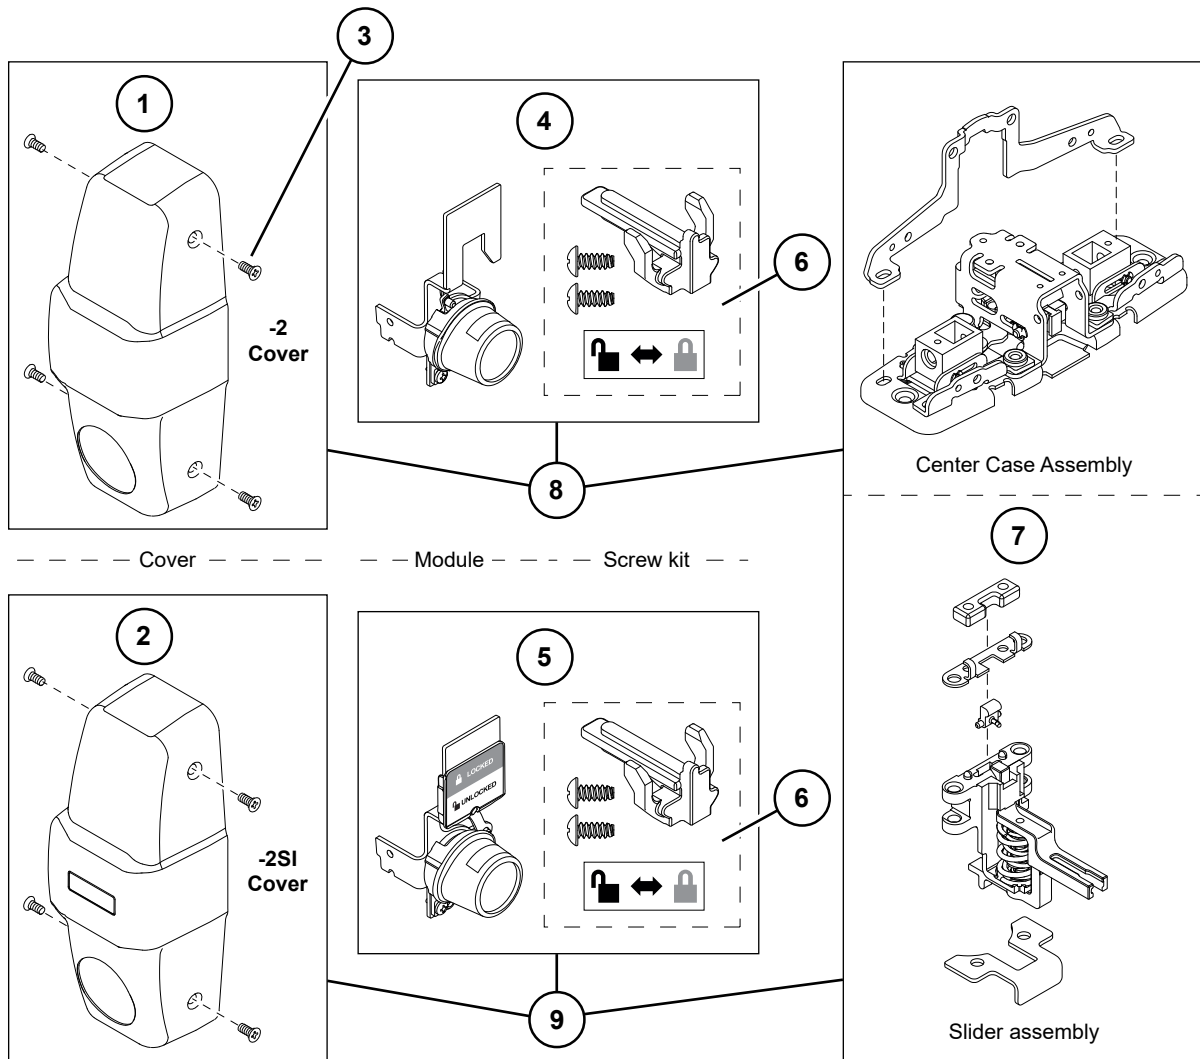

98/9947-2 and 98/9947-2SI Double Cylinder Option (current style)

Item No.	Qty	Part No.	Description	Finish
1 *	1	CC-CVR	98/9947-2 Center Case Cover Kit, screws included (RHR shown)	y
2 *	1	CC-CVR	98/9947-2SI Center Case Cover Kit, screws included (RHR shown)	y
3	1	900892	Center case cover screws (package of 4)	x
4	1	47448784	-2 Module Kit (screw kit included)	x

Item No.	Qty	Part No.	Description	Finish
5	1	47448783	-2SI Module Kit (screw kit included)	x
6	1	47716415	-2/-2SI Screw Pack	
7	1	47427601	Rim/SV Slider Assembly	
8	1	2KIT	98/9947-2 Conversion Kit	z
9	1	2SIKIT	98/9947-2SI Conversion Kit	z

Notes: Specify finish when ordering items with "x" in "Finish" column.

Specify -2 or -2SI, device type, handing, and finish when ordering items with "y" in "Finish" column.

Specify -2 or -2SI, device type, panic or fire rated, handing, and finish when ordering items with "z" in "Finish" column.

* Covers will be less UL label when ordered outside of a conversion kit.