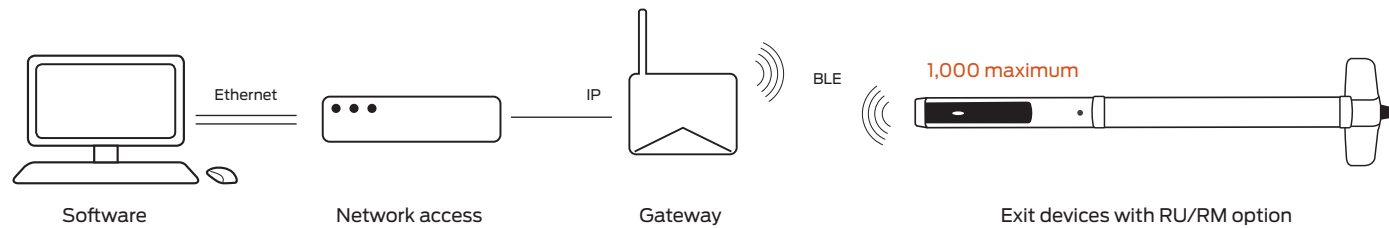

VON DUPRIN®

Gateway IP(PoE) integration for
exit devices with the remote undocking (RU)
and remote monitoring (RM) option

Gateway communication range up to 30' in typical building environments; a detailed site survey is recommended.