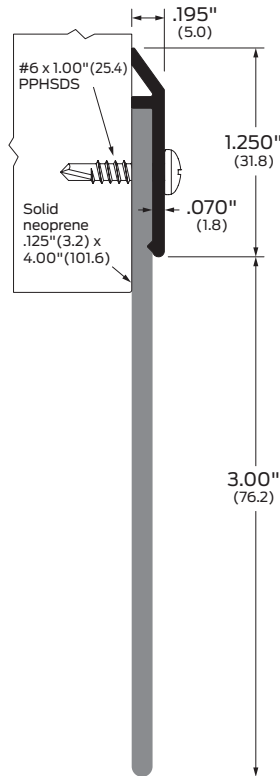

2720 Tobey Drive, Indianapolis, IN 46219  
 Tel 1-877-671-7011 ■ Fax 800-851-0000  
 Zero.Customer.Support@allegion.com  
 www.zerointernational.com

Part No:

639W

Part description:

Door sweep

Notes:

Provided by:

Customer name:

Job no:

Date:

Image may not be shown to scale

ANSI/BHMA:

639WA, 639WAA, 639WBK, 639WD, 639WG R3B434

Finishes:

- A** Aluminum mill finish
- BK** Aluminum black anodized
- D** Aluminum dark bronze anodized
- G** Aluminum gold anodized