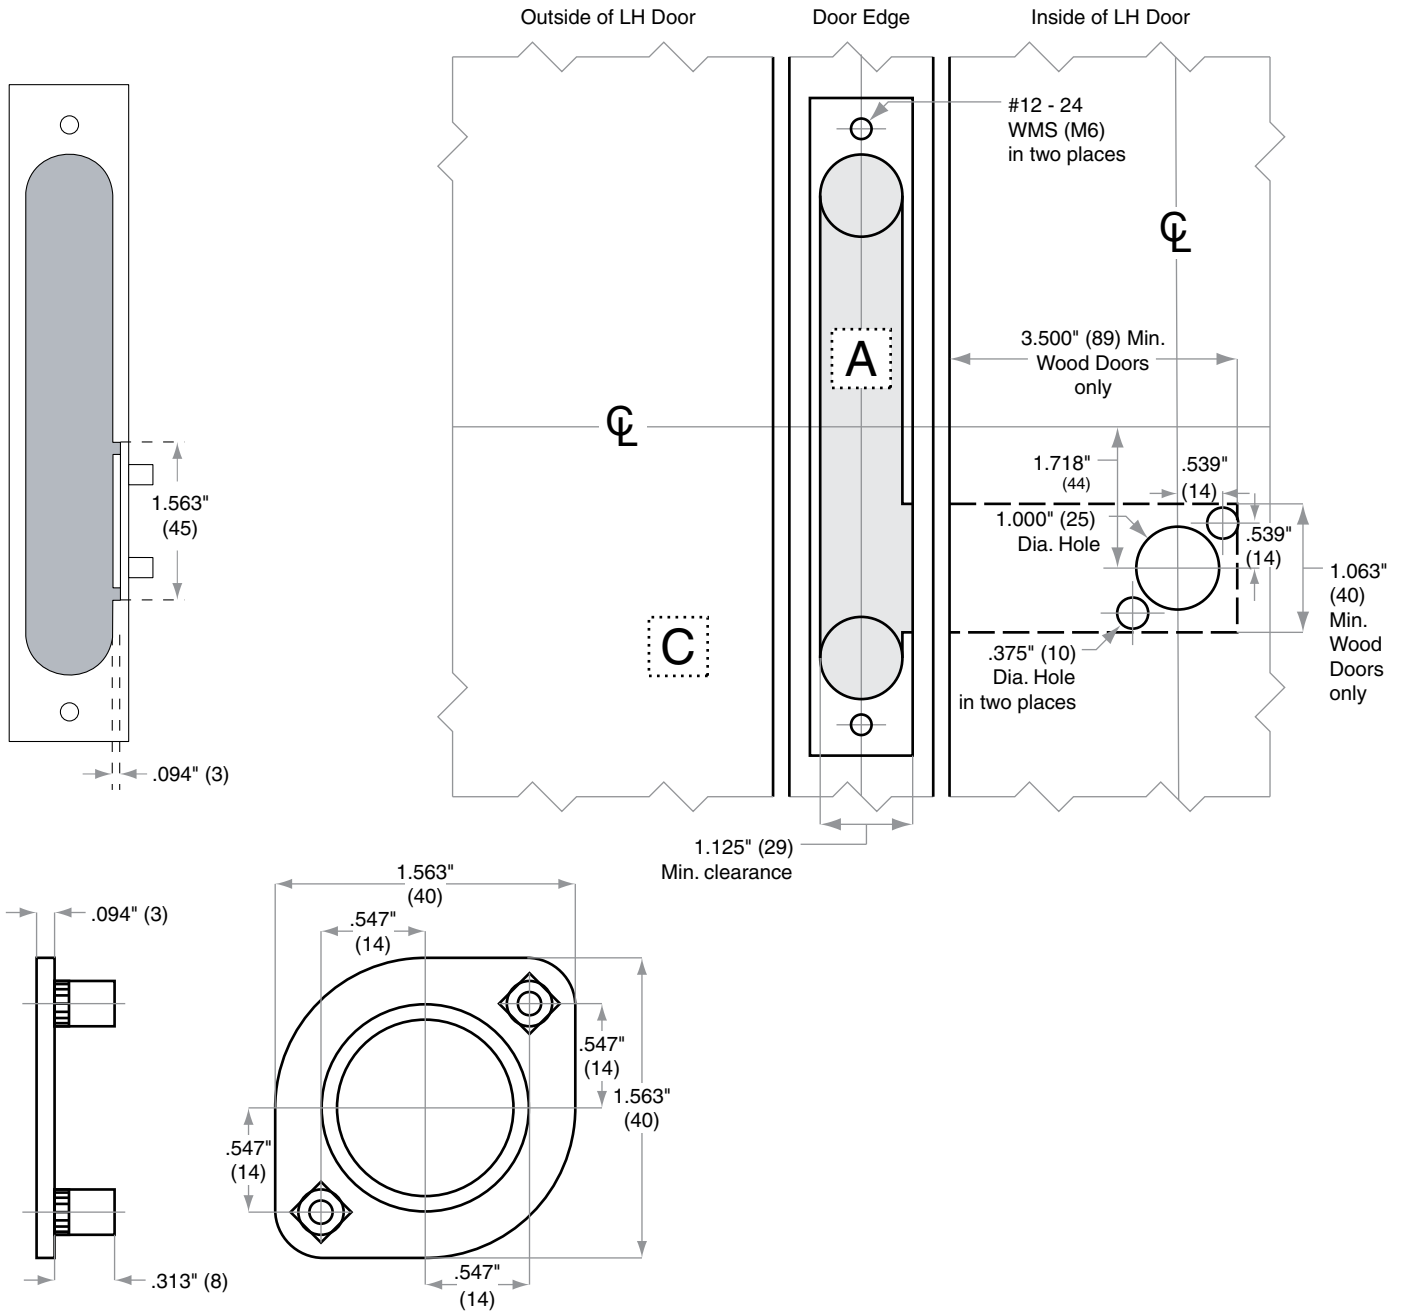

L/LV/LM/LMV-Series

Model L283-150

Door Type: Any
 Trim: Mounting plate, rose, one side only

Dimensions shown in parentheses () are in millimeters.

© 2025 Allegion
 L904 Rev. 04/25
www.allegion.com/us

DRAWING IS NOT TO SCALE!
Customer service: 877-671-7011
We can help you find the correct guide for your product and application!

Door preparation template

L904