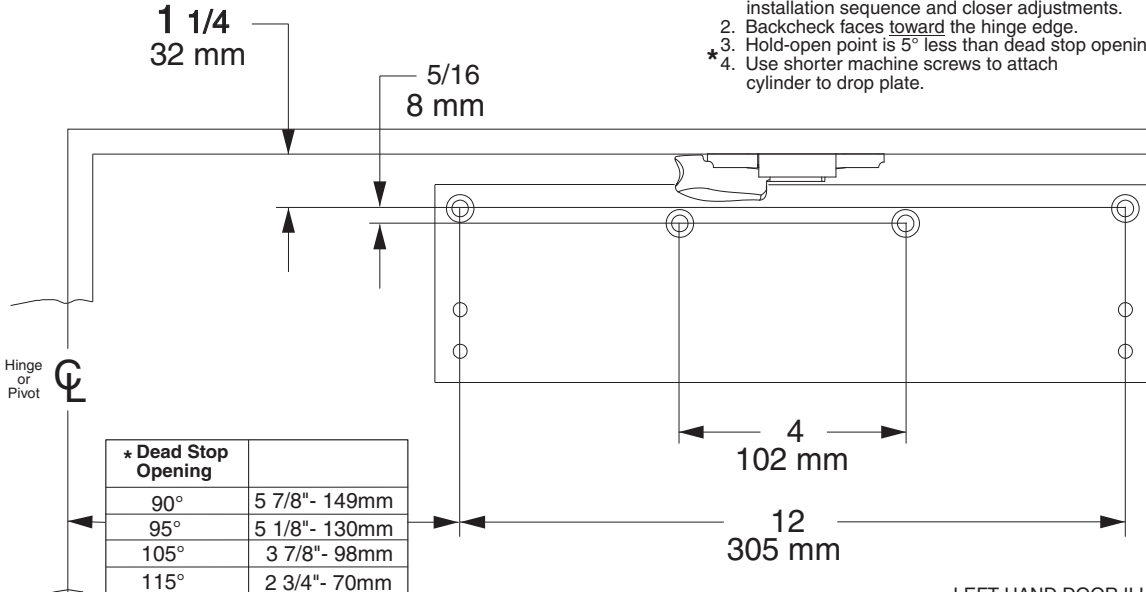

SC80 SERIES Spring -N- Stop (or w/ SNS Hold-Open) PUSH SIDE (PA DOOR MOUNT) DROP PLATE PERMITS 115° MAX. OPENING, BUTT SIZE 5x5 MAX.

- General Notes:
1. Use Spring -N- Stop instruction sheet for installation sequence and closer adjustments.
 2. Backcheck faces toward the hinge edge.
 3. Hold-open point is 5° less than dead stop opening.
 - * 4. Use shorter machine screws to attach cylinder to drop plate.

LEFT HAND DOOR ILLUSTRATED. Same dimensions apply for Right Hand Door measured from hinge side.

PLATE FASTENERS		DOOR / FRAME	DRILL-SIZES
PLATE	1/4-20 machine	METAL	drill: #7 tap: 1/4-20
	#14 wood screw"/> #14 wood	WOOD	1/8"
CLOSER BODY	1/4-20 machine	PLATE	N/A