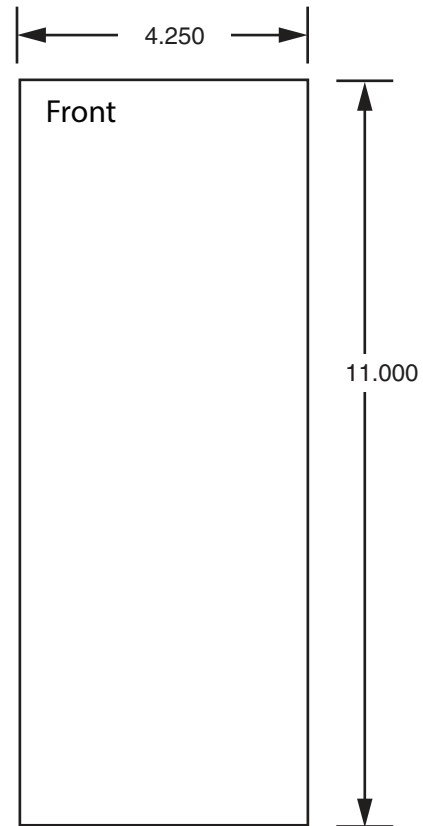

Final Size

Additional Notes:
None

Revision History						Revision Description:					
D	E	F	G	H	J	F > Revised Artwork					
N/A	N/A	047232	EC #	EC #	EC #	Material		Edited By	Approved By	EC Number	Release Date
White Paper						D. Myers		M. Sasso		047232	02-27-14
Notes						Title					
1. printed one side						SC80 Series Spring N Stop Drop Plate Instruction Sheet					
2. printed black						Creation Date		Number		Revision	
3. tolerance: ± .13						04-27-10		43167		F	
4. printed in country may vary						Created By		Activity		© 2014 Allegion	
5. drawings to not scale						N/A		3899 Hancock Expwy Security, CO 80911			
						Software: Illustrator CS6