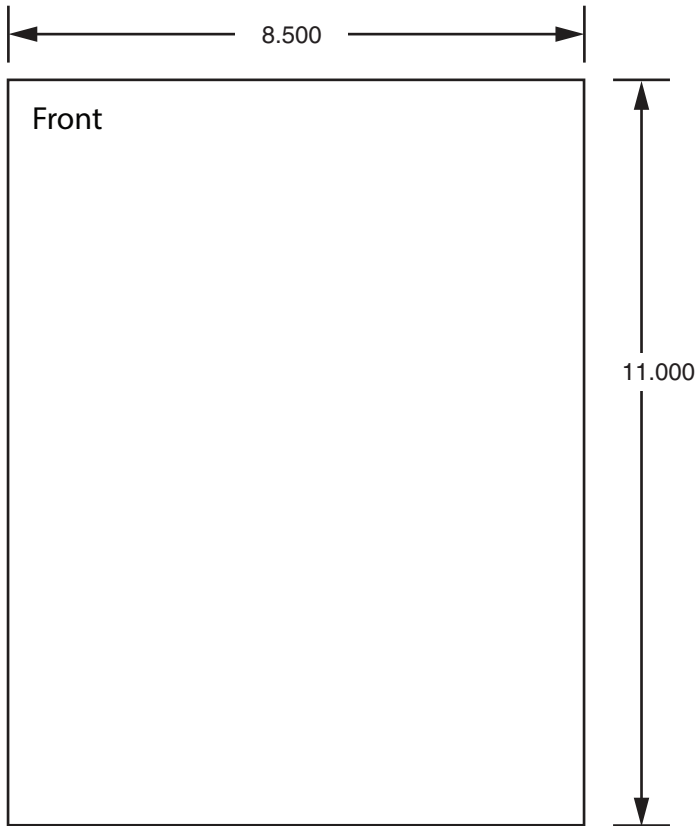

Beginning Sheet