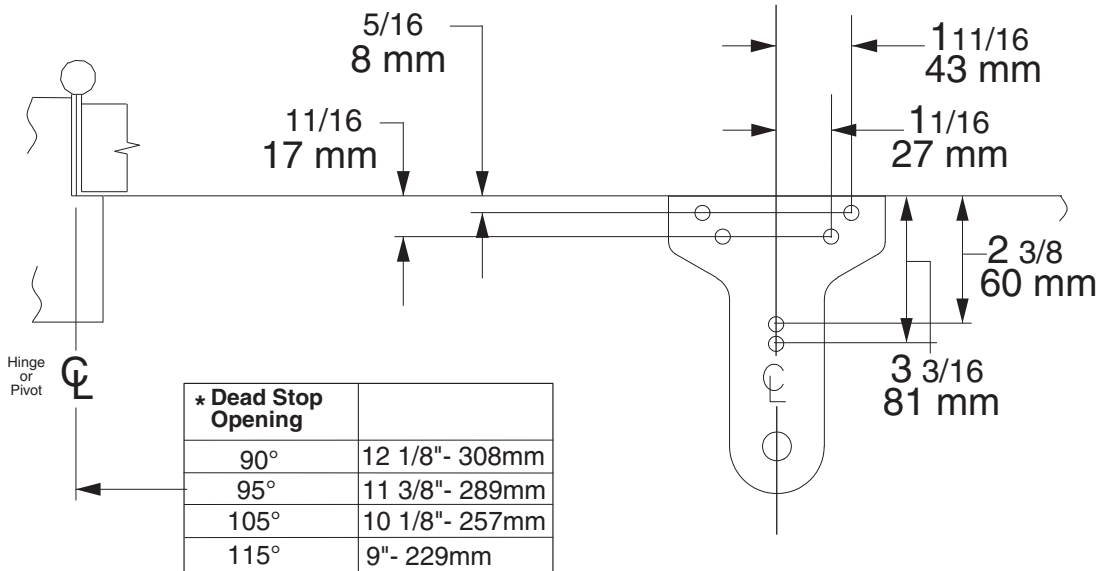

SC80 SERIES Spring -N- Stop (or w/ SNS Hold-Open) PUSH SIDE (PA DOOR MOUNT) DROP PLATE PERMITS 115° MAX. OPENING, BUTT SIZE 5x5 MAX.

- General Notes:
1. Use Spring -N- Stop instruction sheet for installation sequence and closer adjustments.
 2. Backcheck faces toward the hinge edge.
 3. Hold-open point is 5° less than dead stop opening.
 - * 4. Use shorter machine screws to attach cylinder to drop plate.

LEFT HAND DOOR ILLUSTRATED. Same dimensions apply for Right Hand Door measured from hinge side.

PLATE FASTENERS		DOOR / FRAME	DRILL-SIZES
PLATE	1/4-20 machine	METAL	drill: #7 tap: 1/4-20
	#14 wood screw"/> #14 wood	WOOD	1/8"
CLOSER BODY	1/4-20 machine	PLATE	N/A

Customer Service Servicio al cliente Service à la clientèle
1-877-671-7011 www.allegion.com/us

Beginning Sheet

Final Size

Additional Notes:
None

Revision History						Revision Description:					
D	E	F	G	H	J	F > Revised Artwork					
N/A	N/A	047232	EC #	EC #	EC #	Material		Edited By	Approved By	EC Number	Release Date
White Paper						D. Myers		M. Sasso		047232	02-27-14
Notes						Title					
1. printed one side						SC80 Series Spring N Stop Drop Plate Instruction Sheet					
2. printed black						Creation Date		Number		Revision	
3. tolerance: ± .13						04-27-10		43167		F	
4. printed in country may vary						Created By		Activity		© 2014 Allegion	
5. drawings to not scale						N/A		3899 Hancock Expwy Security, CO 80911			
						Software: Illustrator CS6					