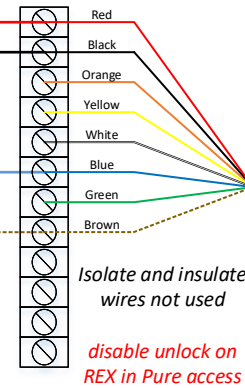

Cat5e/6 to PoE Switch

Cat5e/6 to PoE Switch

Input on 1511s(DE Maglock) or
101-DE/DKE (S6000DE Exit Device)
*Must be ordered with "Reset on
REX" Feature*

NC Door
Contact

PureIP RC-04 with PoE IN/OUT Integration with SDC Delayed Egress