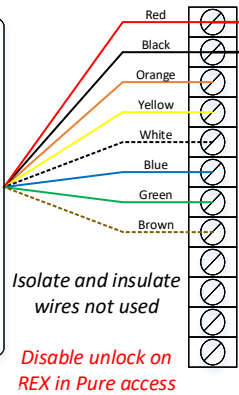

Cat5e/6 to PoE Switch

Cat5e/6 to PoE Switch

Input on 1511s(DE Maglock) or
101-DE/DKE (S6000DE Exit Device)
*Must be ordered with "Reset on
REX" Feature*

NC Door
Contact

PureIP RC-04 with PoE IN/OUT Integration with SDC Delayed Egress