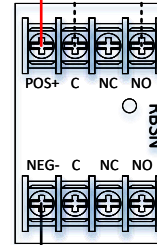

Cat5e/6 to PoE Switch

Cat5e/6 to PoE Switch

Input on 1511s(DE Maglock) or
101-DE/DKE (S6000DE Exit Device)
*Must be ordered with "Reset on
REX" Feature*

NC Door
Contact

PureIP RC-04 with PoE IN/OUT Integration with SDC Delayed Egress

Dwg No:

Sheet
1

of
1

Date:
11-2-18

Drawn By:
David Tamarchenko

Version:
1.00.02

ISONAS
PURE IP ACCESS CONTROL

4750 Walnut Street Suite 110
Boulder, CO 80301
www.isonas.com