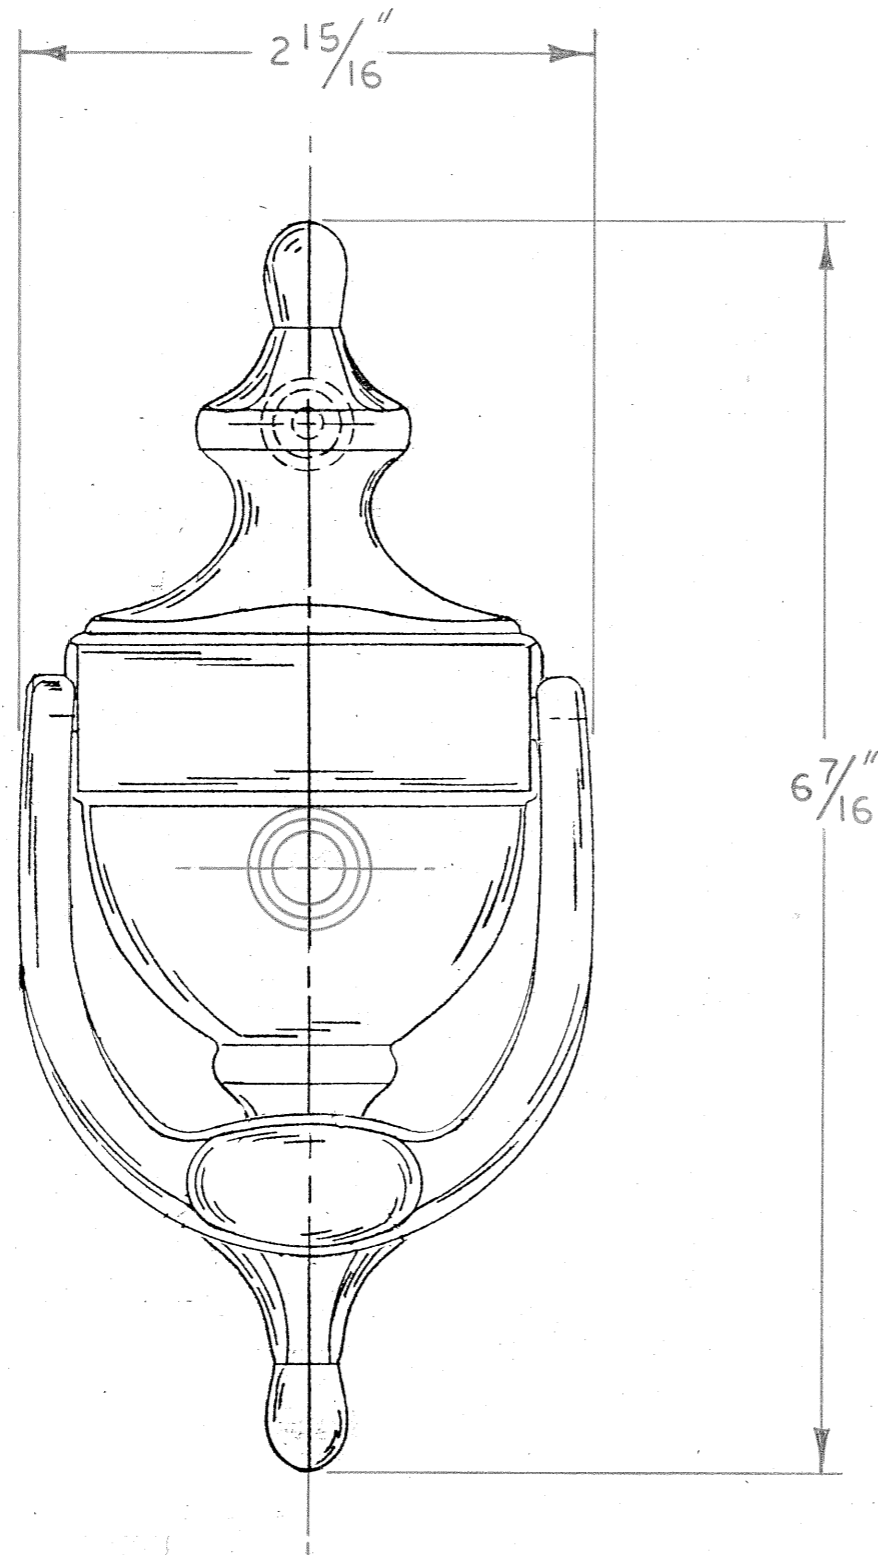

# TEMPLATE DRAWING

DWG # 2313A  
Rev A, new drawing #  
10/5/99

VIEWER NO.	VIEW ANGLE	HOLE DIA.
U697	150°	1/2"
U701	120°	1/2"

3102 DOOR KNOCKER X UL VIEWER

TEMPLATE NO. HB-U3102-98

DRAWN BY: FJH

DATE: 2-1-90