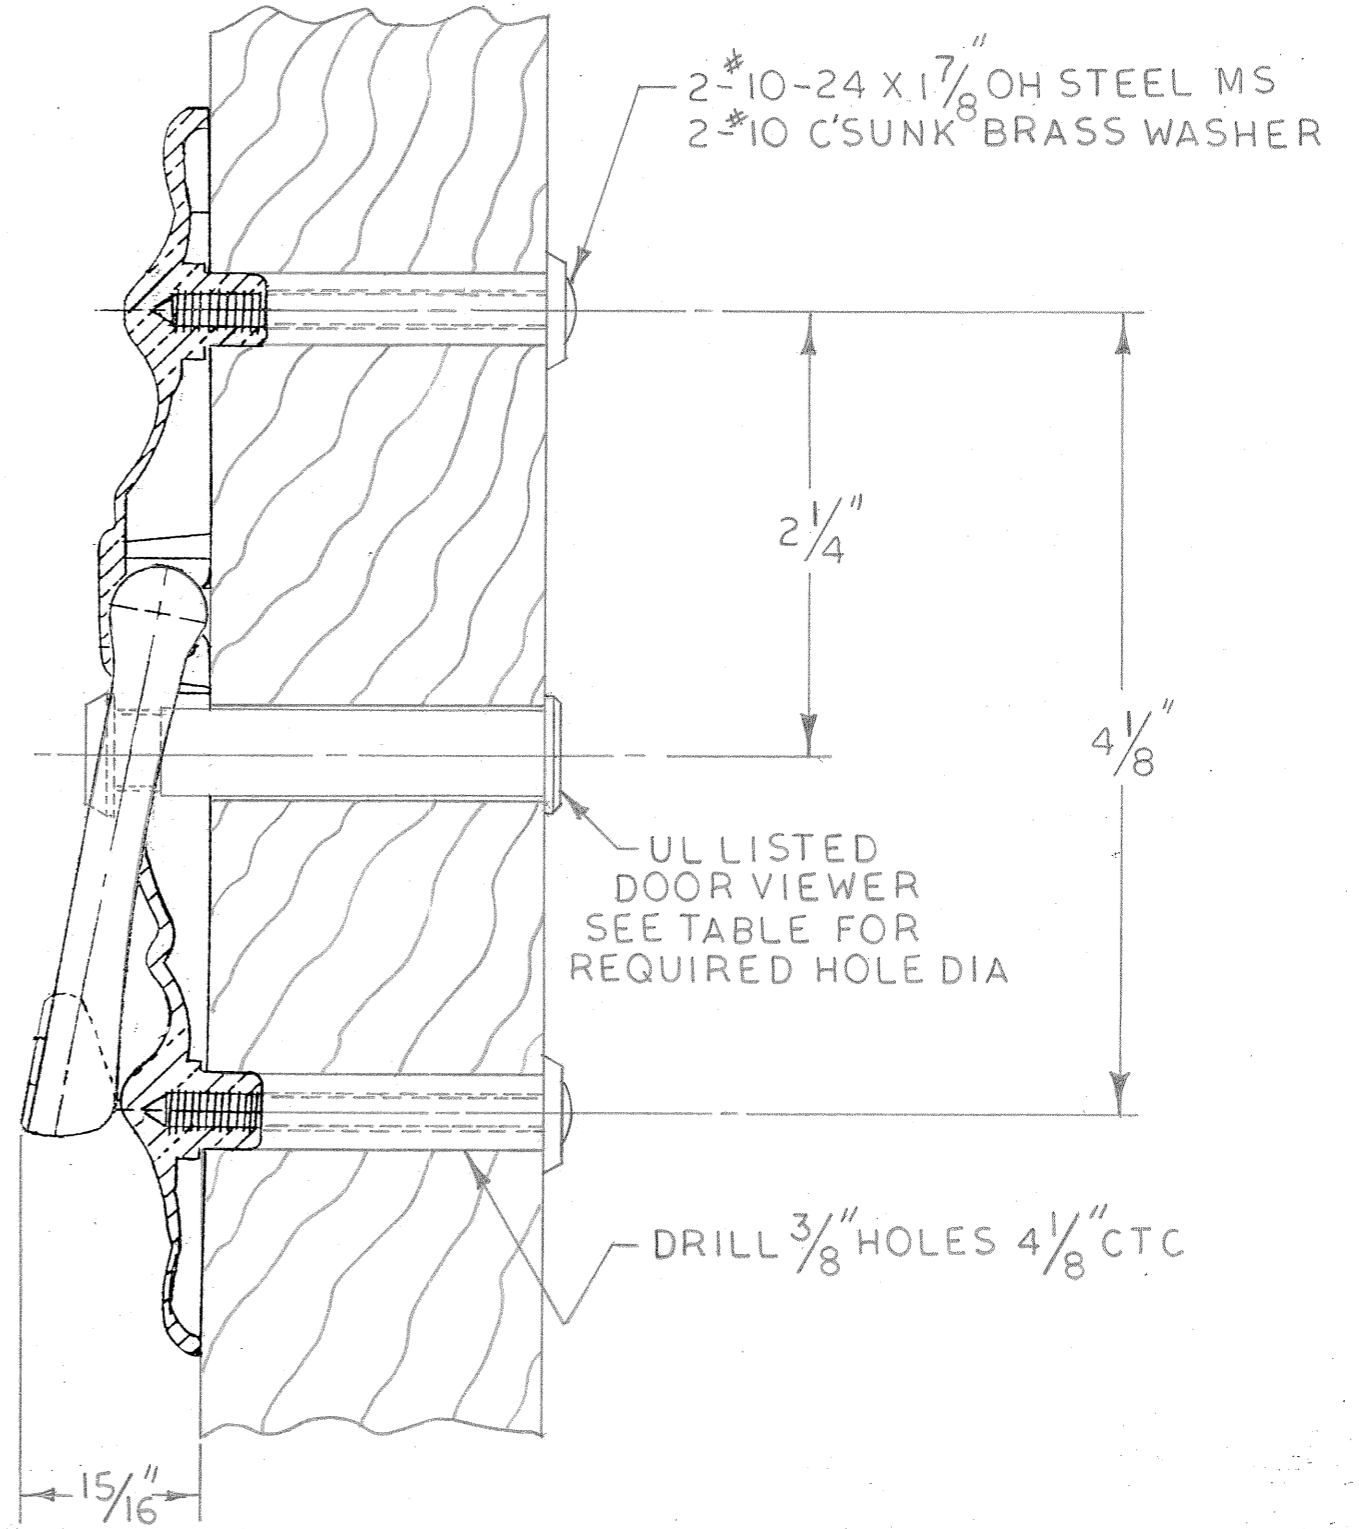

# TEMPLATE DRAWING

DWG # 2313A  
Rev A, new drawing #  
10/5/99

VIEWER NO.	VIEW ANGLE	HOLE DIA.
U697	150°	1/2"
U701	120°	1/2"

3102 DOOR KNOCKER X UL VIEWER

TEMPLATE NO. HB-U3102-98

DRAWN BY: FJH

DATE: 2-1-90