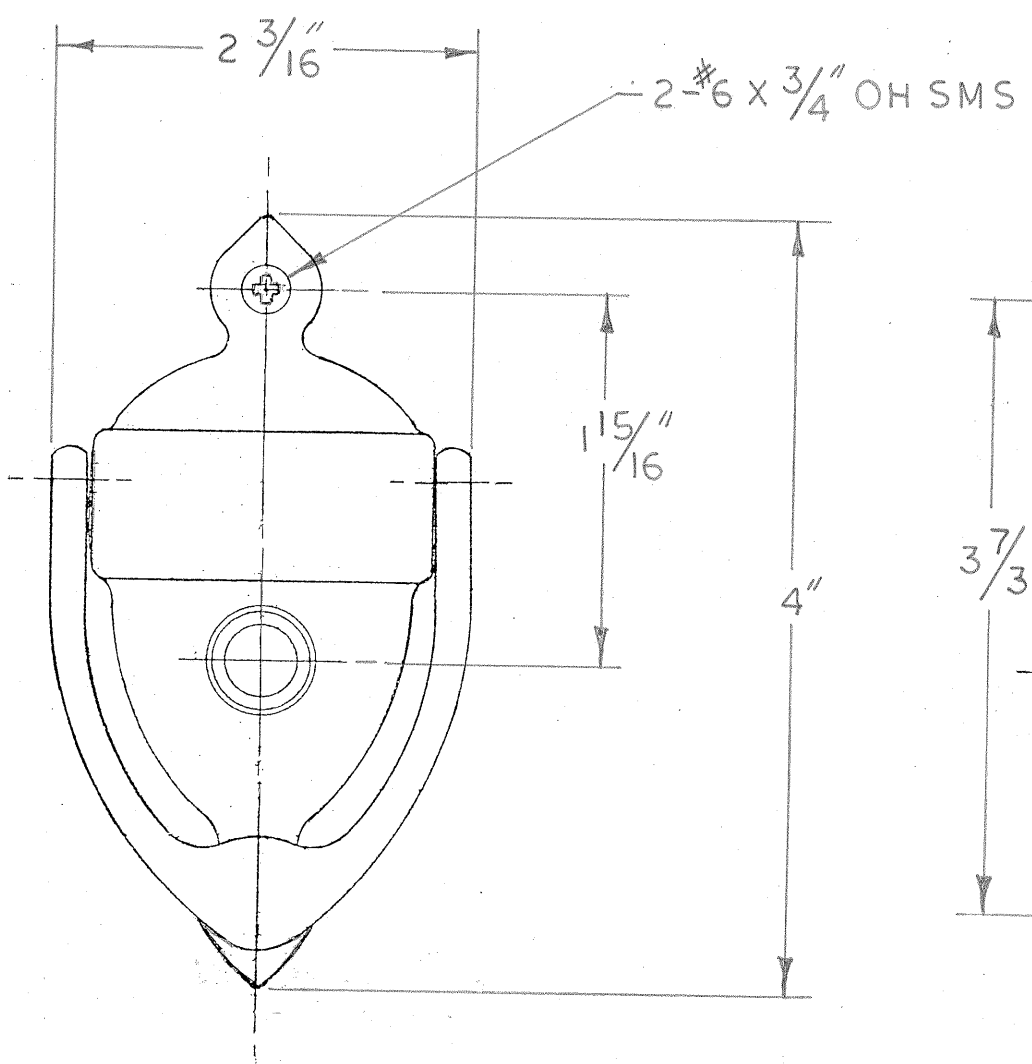

TEMPLATE DRAWING

UL LISTED DOOR VIEWER
 SEE TABLE FOR REQUIRED HOLE DIA.

VIEWER NO.	VIEW ANGLE	HOLE DIA.
U696	150°	1/2"
U698	190°	9/16"
U700	120°	1/2"
U701	120°	1/2"

3122 DOOR KNOCKER X UL VIEWER

TEMPLATE NO. HB-U3122-103