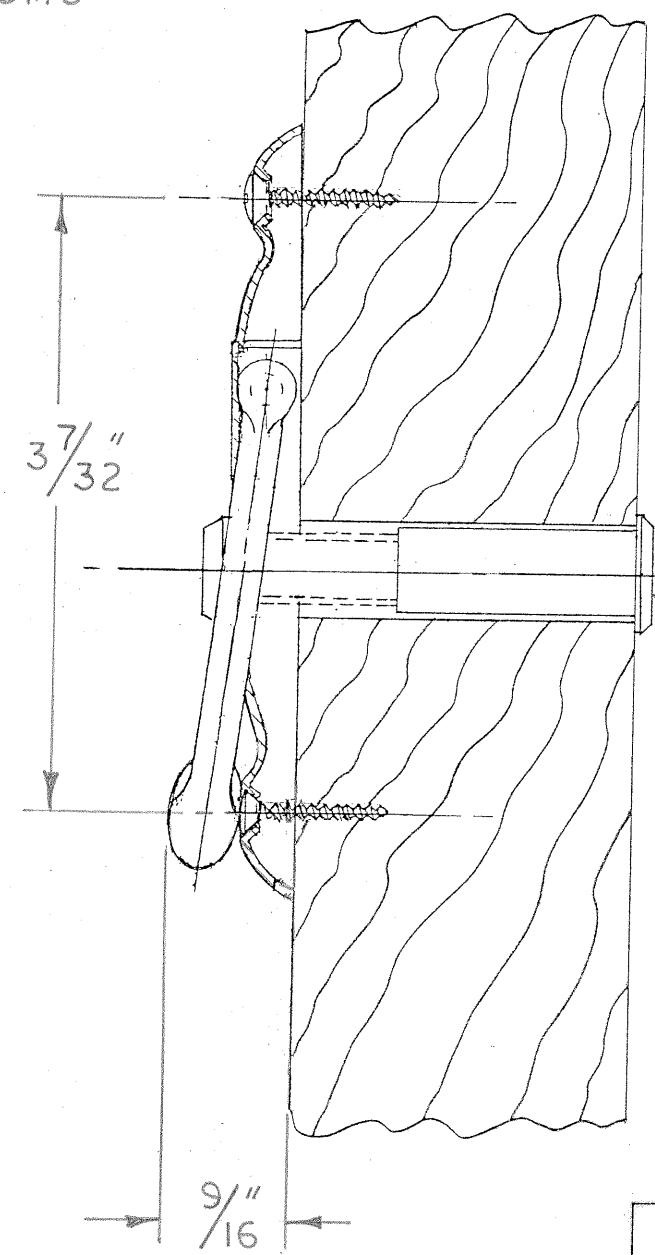

TEMPLATE DRAWING

UL LISTED DOOR VIEWER
 SEE TABLE FOR REQUIRED HOLE DIA.

VIEWER NO.	VIEW ANGLE	HOLE DIA.
U696	150°	1/2"
U698	190°	9/16"
U700	120°	1/2"
U701	120°	1/2"

3122 DOOR KNOCKER X UL VIEWER

TEMPLATE NO. HB-U3122-103

DRAWN BY: FJH

DATE: 2-14-90

THE H. B. IVES CO.
 P.O. BOX 1887, NEW HAVEN, CONN. 06508