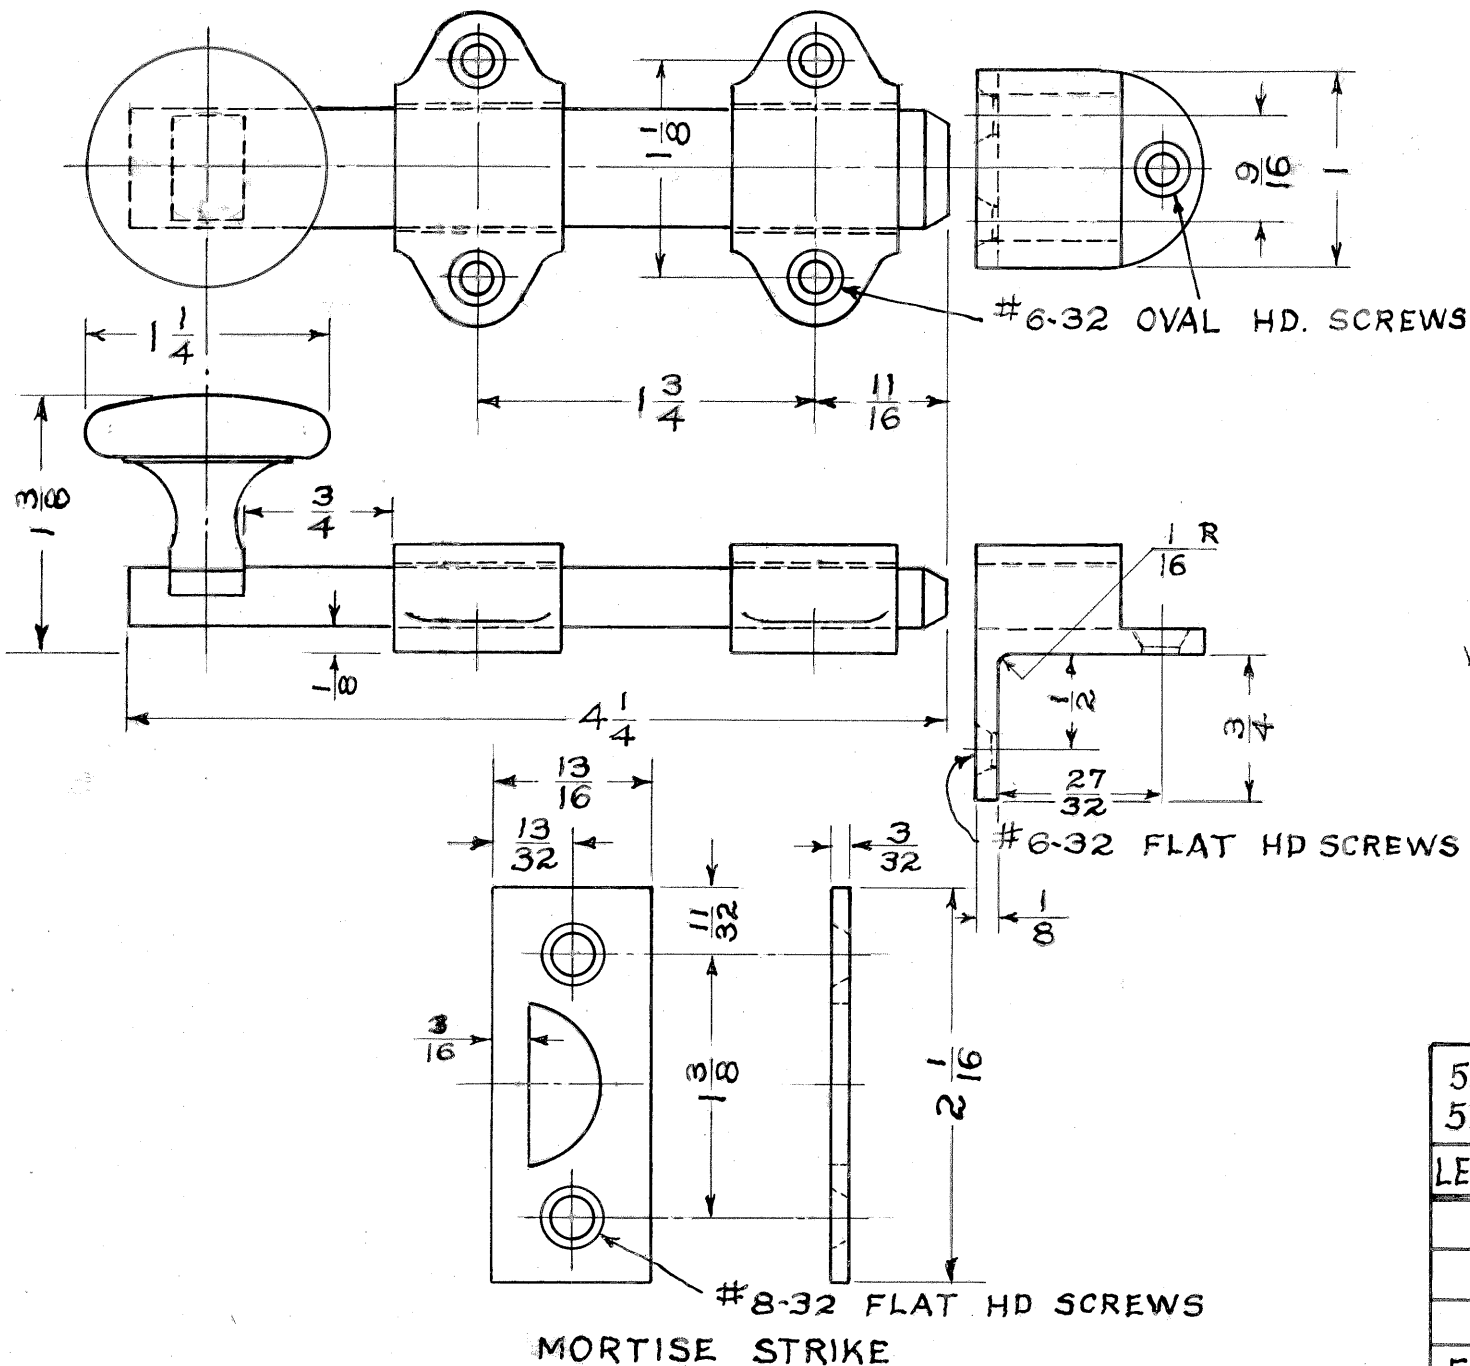

TEMPLATE DRAWING

DWG. NO. 230

WITH THIS KNOB ARTICLE IS #55B

54B		
55B DUTCH DOOR BOLT		
LETTER	CHANGE	DATE
A		
B		
C		
F.C.B. 5-17-49 FULL SIZE		

IVES DIVISION
LEIGH PRODUCTS, INC.
P. O. BOX 1887, NEW HAVEN, CONN. 06508