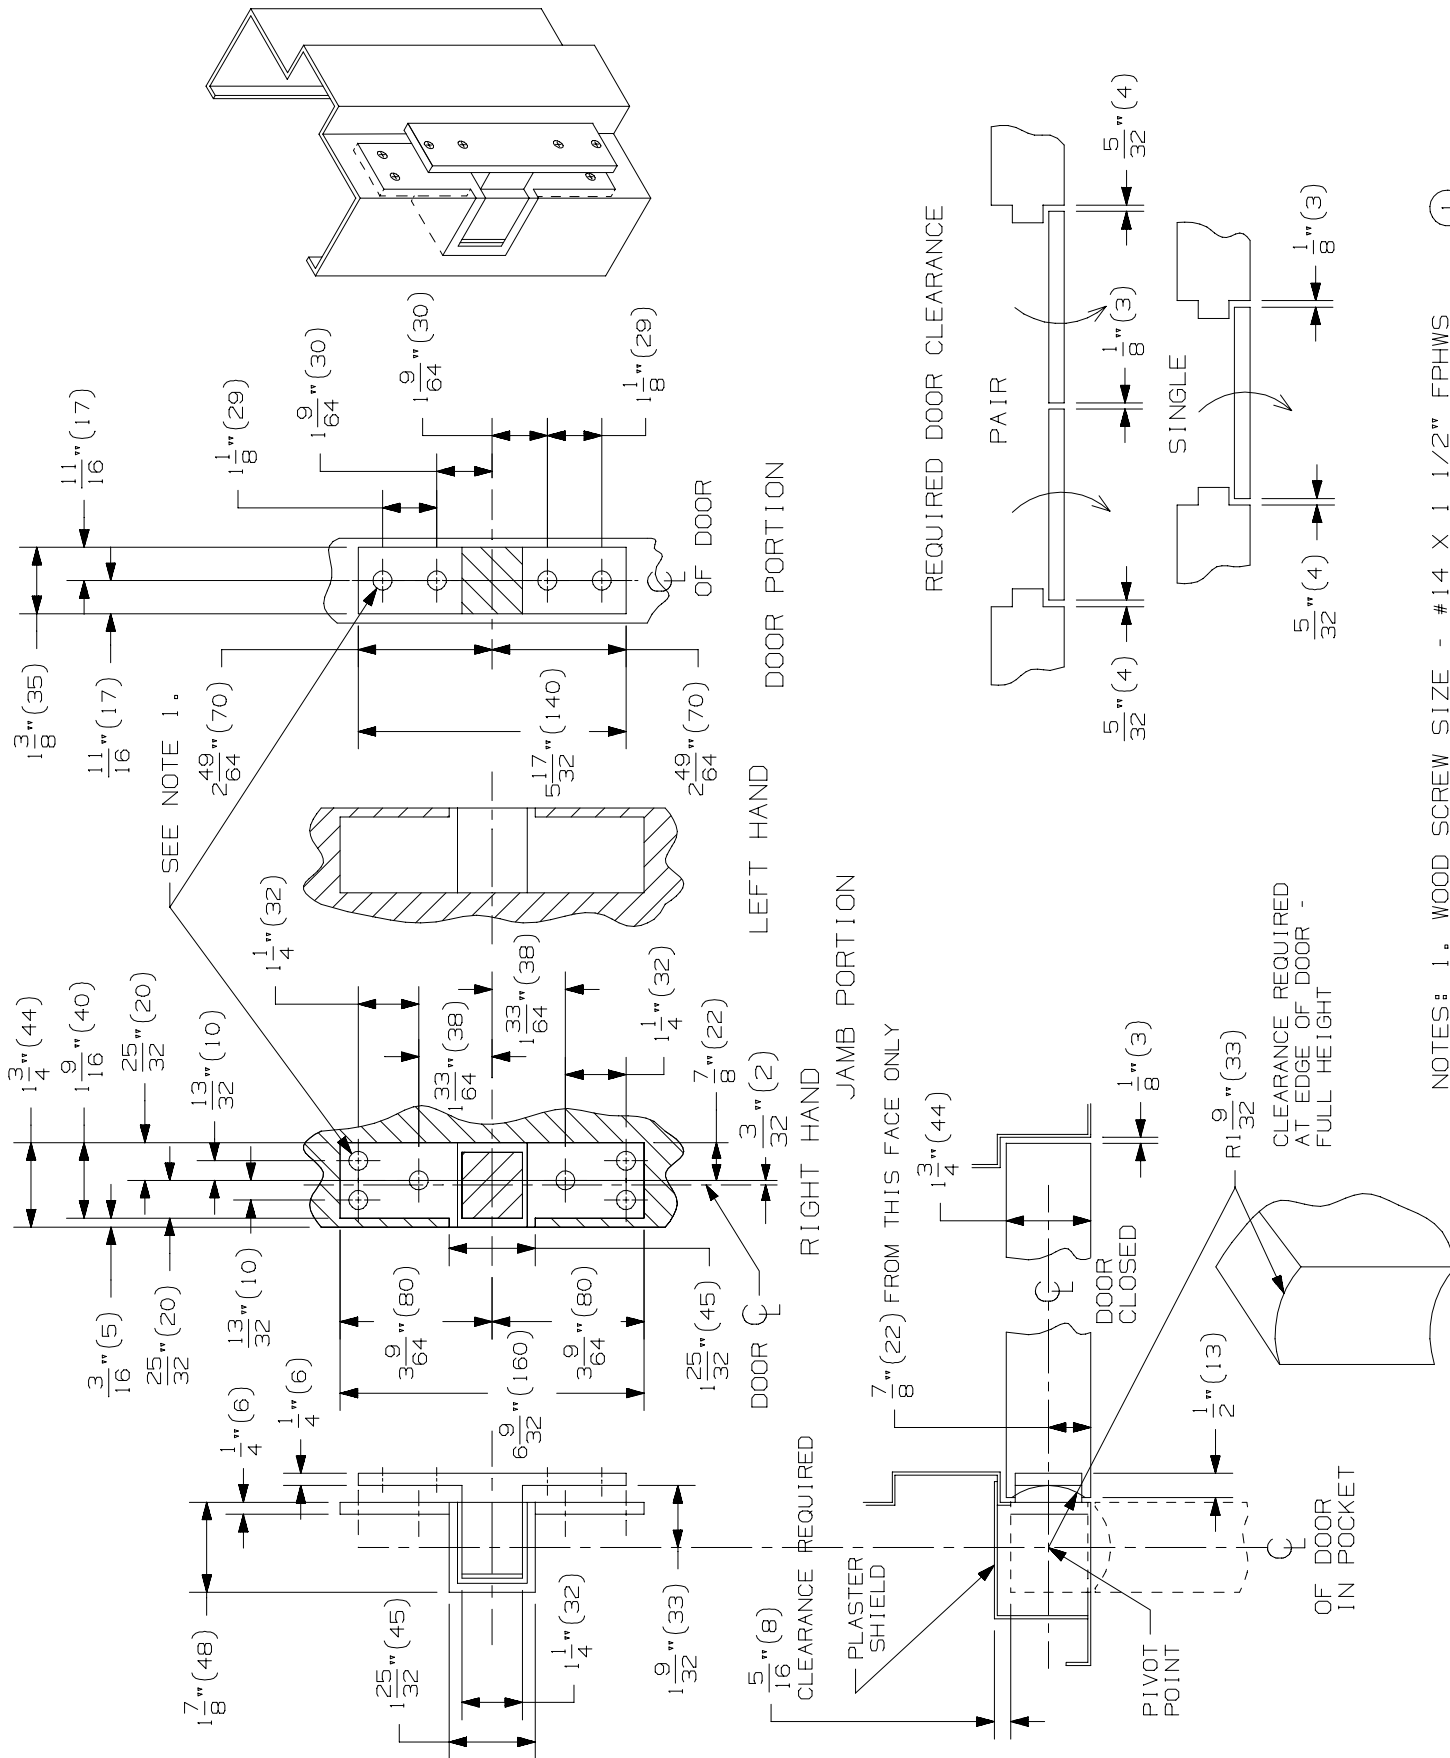

IVES

**91105F POCKET PIVOT WOOD DOOR
METAL FRAME INSTALLATION TEMPLATE**

© 2015 Allegion
INST_91105W
Rev. 01/15-b

NOTES: 1. WOOD SCREW SIZE - #14 X 1 1/2" FPHWS
MACHINE SCREW SIZE - 1/4-20 X 3/4" FPHMS (1)

NOTE: DIMENSIONS IN () ARE IN MILLIMETERS

TEMPLATE NUMBER: **INST.91105W_B**