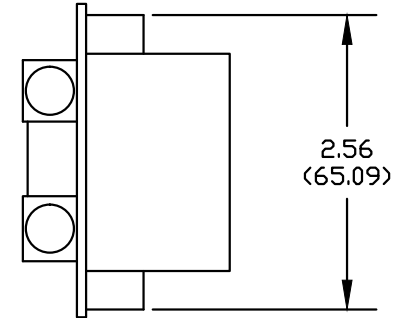

Packed with 8-32 x 1/2" fasteners for hollow metal applications.

**IVES**

DOUBLE LIP STRIKE PLATE  
DBL 299 AS-8 CENTER (PAGE 1)

© 2022 Allegion  
Rev. 07/22-e

NOTE: DIMENSIONS IN ( ) ARE IN MILLIMETERS

TEMPLATE  
NUMBER:

11-10820

**IVES**

DOUBLE LIP STRIKE PLATE  
DBL 299 AS-8 CENTER (PAGE 2)

© 2022 Allegion  
Rev. 07/22-e

NOTE: DIMENSIONS IN ( ) ARE IN MILLIMETERS

TEMPLATE  
NUMBER:

11-10820