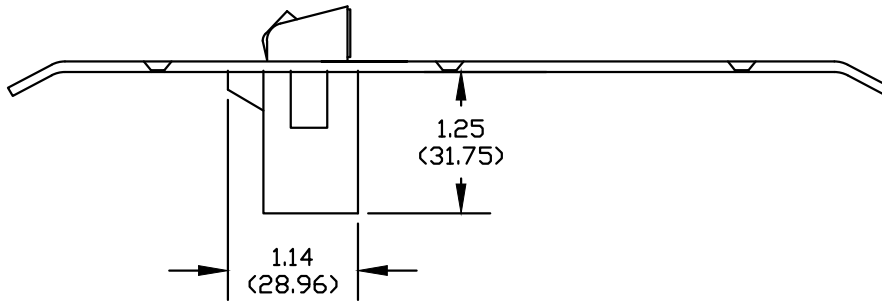

Packed with 8-32 x 1/2" fasteners for hollow metal applications.

**IVES**

DOUBLE LIP STRIKE PLATE  
DBL 299 AS-8 CENTER (PAGE 1)

© 2022 Allegion  
Rev. 07/22-e

NOTE: DIMENSIONS IN ( ) ARE IN MILLIMETERS

TEMPLATE  
NUMBER:

11-10820

**IVES**

DOUBLE LIP STRIKE PLATE  
DBL 299 AS-8 CENTER (PAGE 2)

© 2022 Allegion  
Rev. 07/22-e

NOTE: DIMENSIONS IN ( ) ARE IN MILLIMETERS

TEMPLATE  
NUMBER:

11-10820