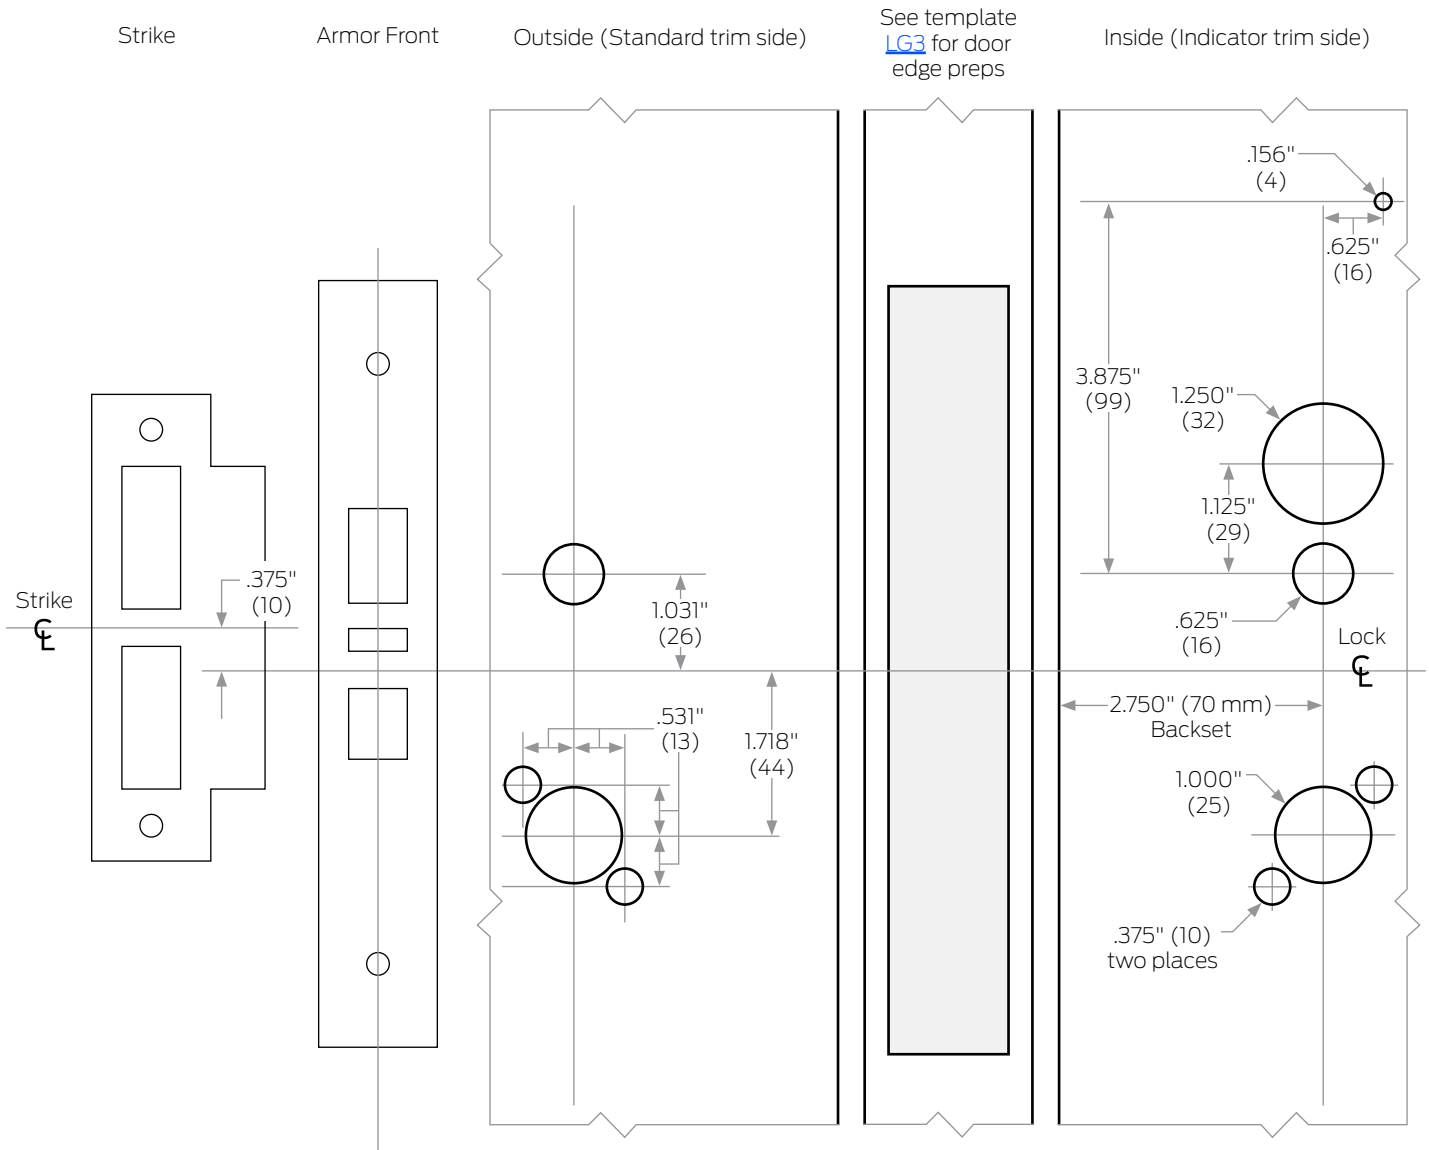

# L9000-Series Gen 2 Indicator

Functions: L/LV9040, L/LV9044, L/LV9440, L/LV9444

Indicator Side	Trim
Outside	Sectional
Inside	Escutcheon
Dual	

Left Hand (LH) Door Shown

Refer to Template [LG1](#) for case and strike dimensions and if applicable information to prepare the door for wire routing. Armor front deadbolt, auxiliary latch and latchbolt holes shown for dimensional purposes only. Use door edge measurements for door preparation.

Dimensions shown in parentheses ( ) are in millimeters.

Drawing not to scale.

Door preparation template

**LG207**