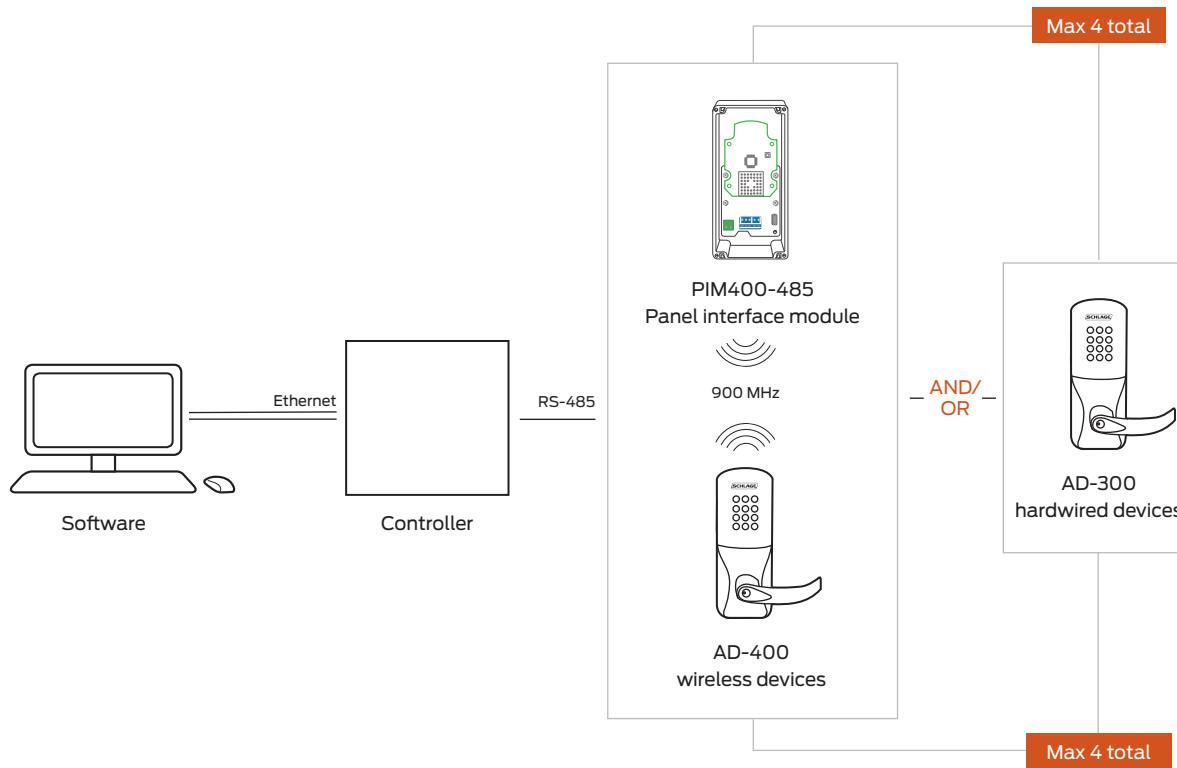

RS-485 integration for AD-300 and AD-400

AD-400 wireless range up to 200' in typical building construction, up to 1000' line of sight.