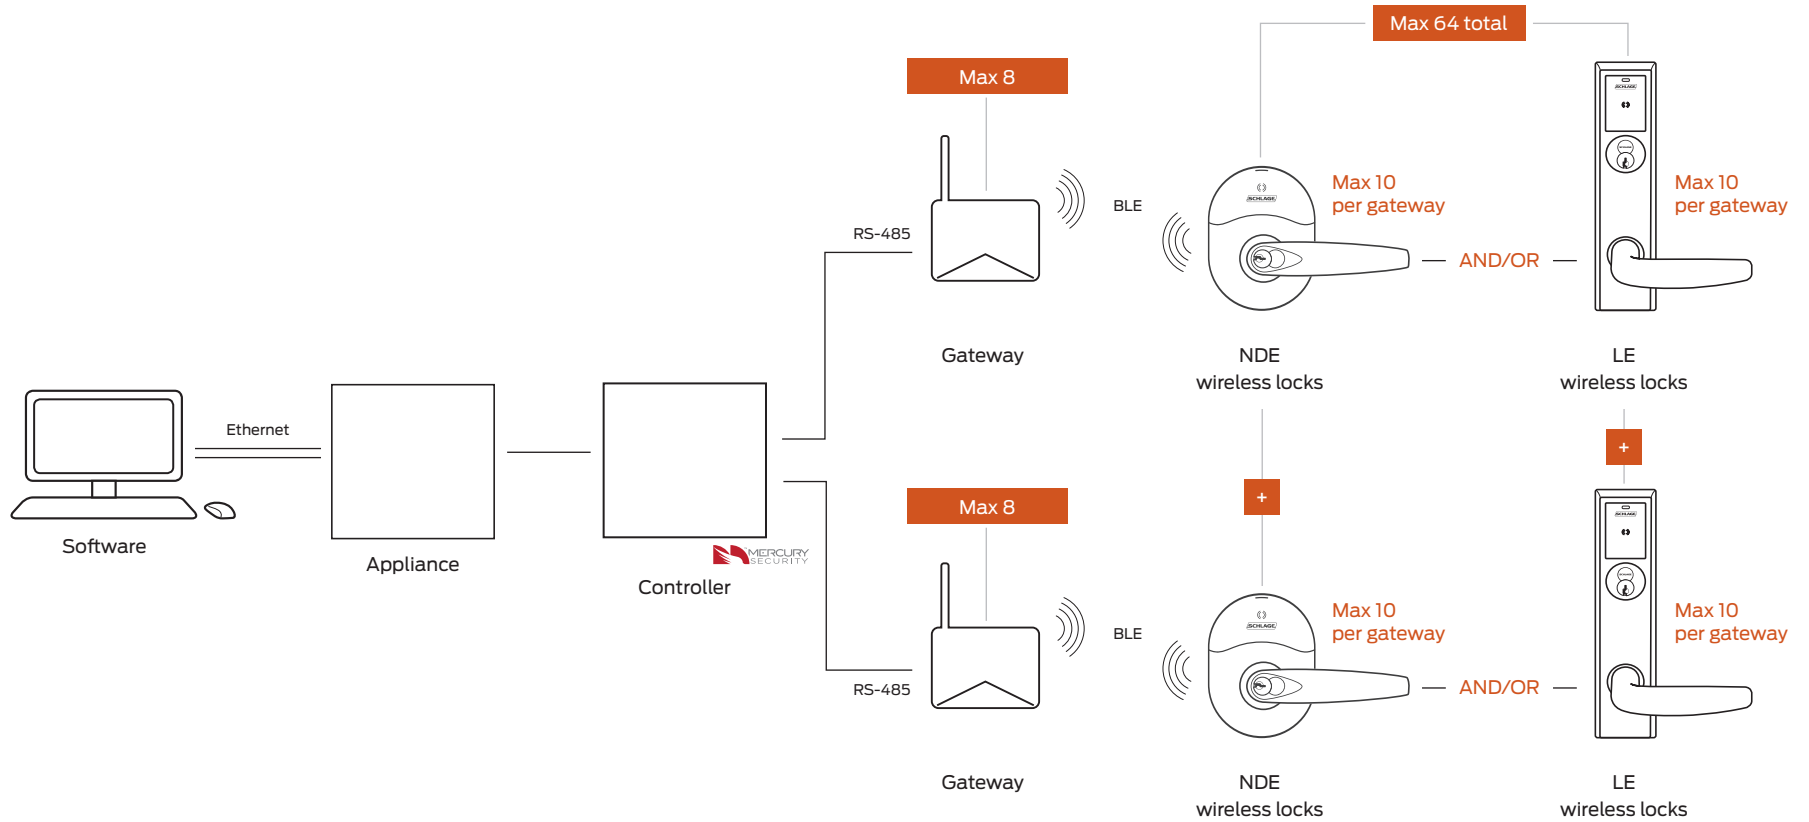

Gateway (RS-485) integration for NDE and LE wireless locks

Gateway communication range up to 30' in typical building environments; a detailed site survey is recommended.