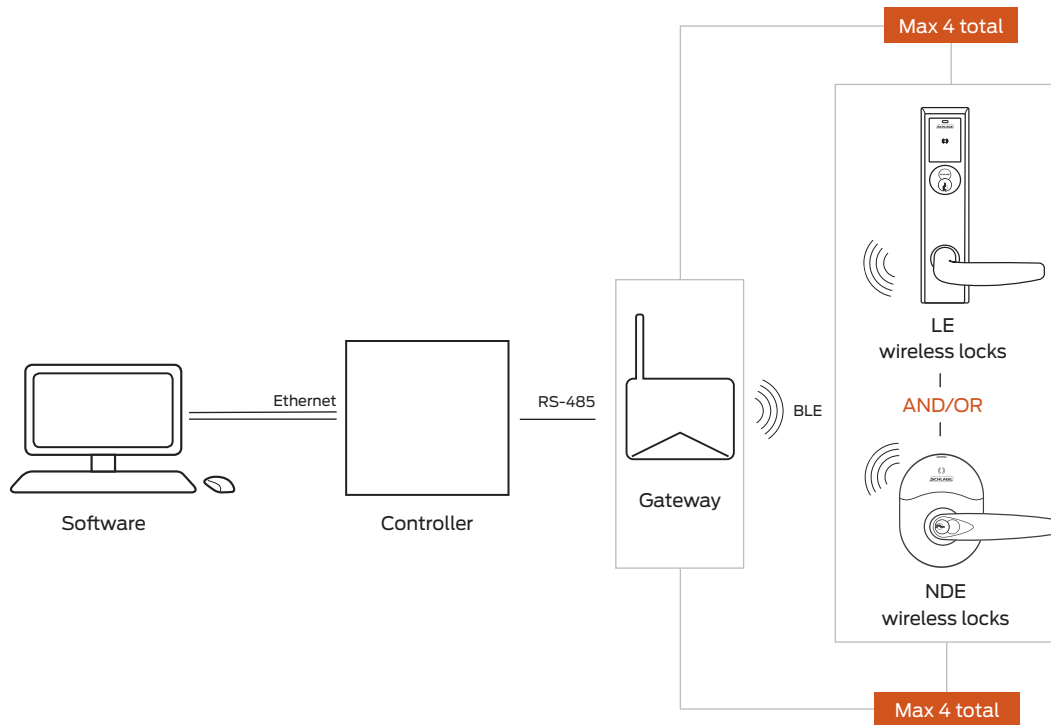

RS-485 integration for NDE and LE

NDE and LE wireless range up to 30' in clear line of site.

Gateway communication range up to 30' in typical building environments; a detailed site survey is recommended.