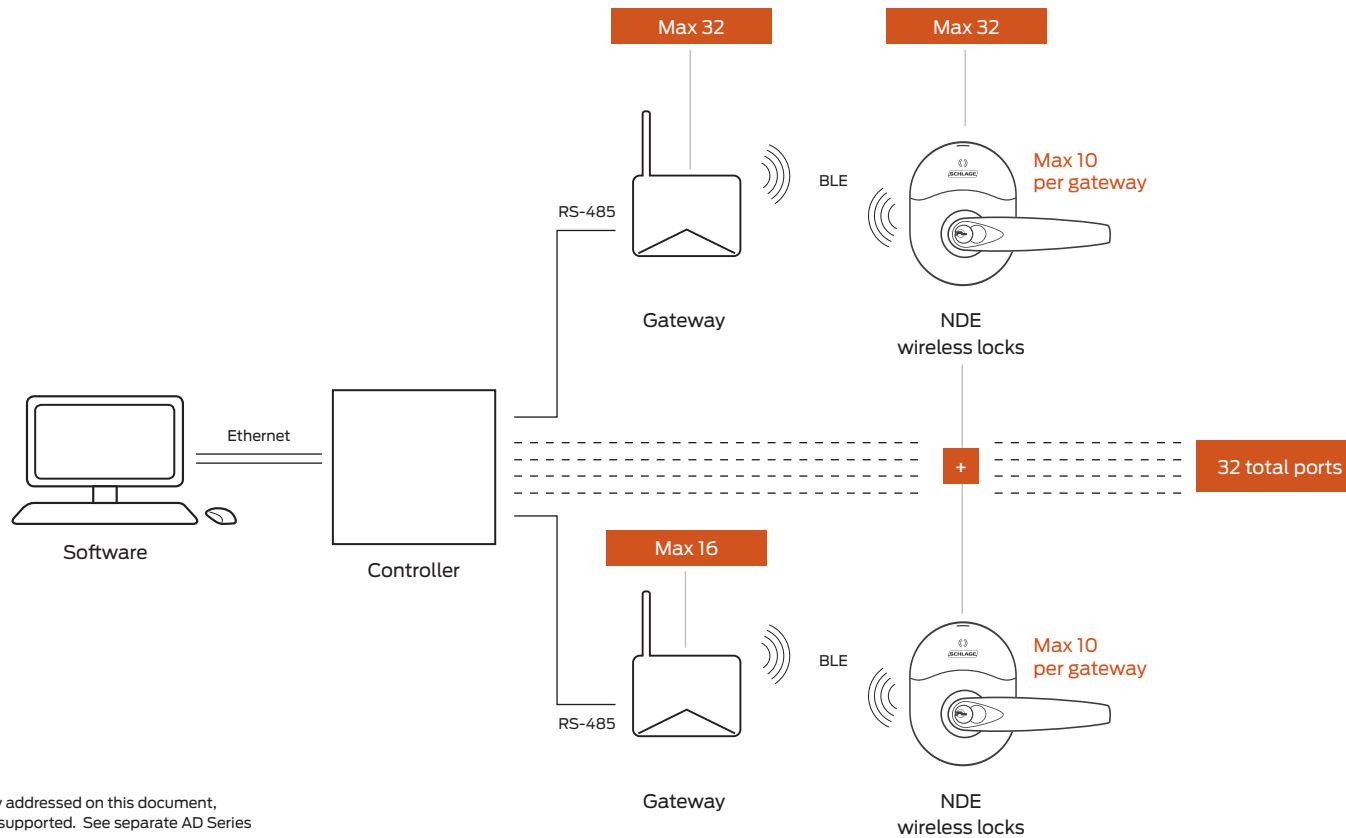

Gateway (RS-485) integration for NDE wireless locks

Although not specifically addressed on this document, AD Series locks are also supported. See separate AD Series integration for details.

Gateway communication range up to 30' in typical building environments; a detailed site survey is recommended.