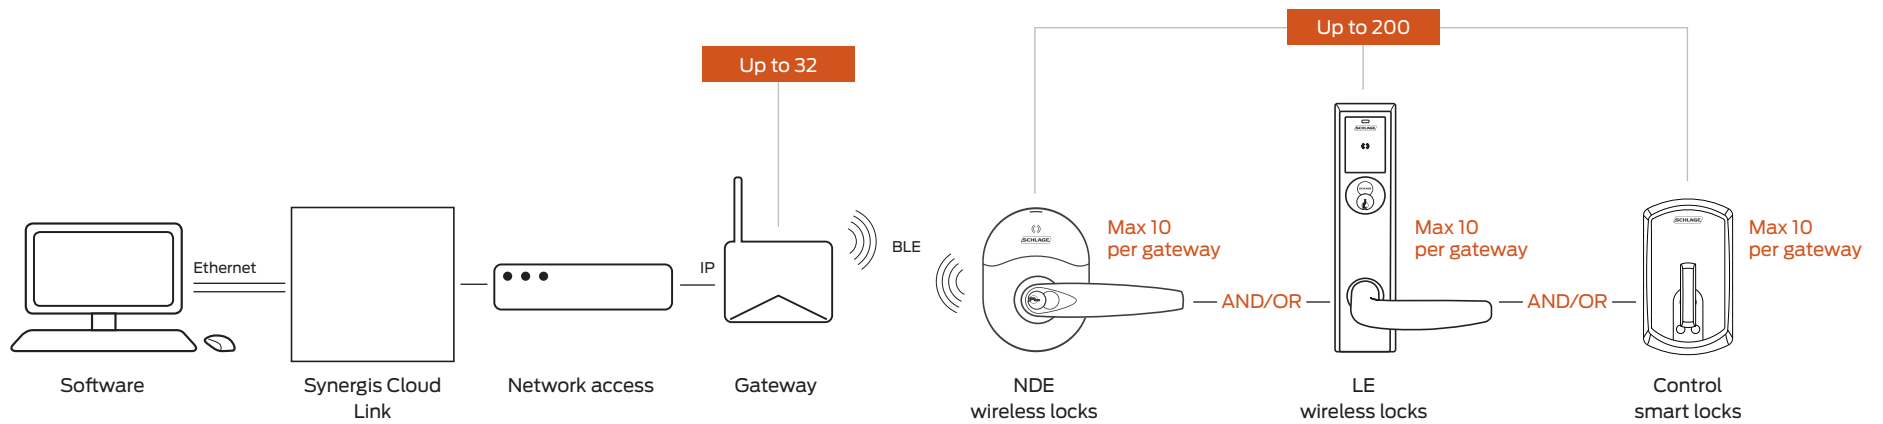

Gateway IP(PoE) integration for NDE, LE and Control wireless locks

Gateway communication range up to 30' in typical building environments; a detailed site survey is recommended.