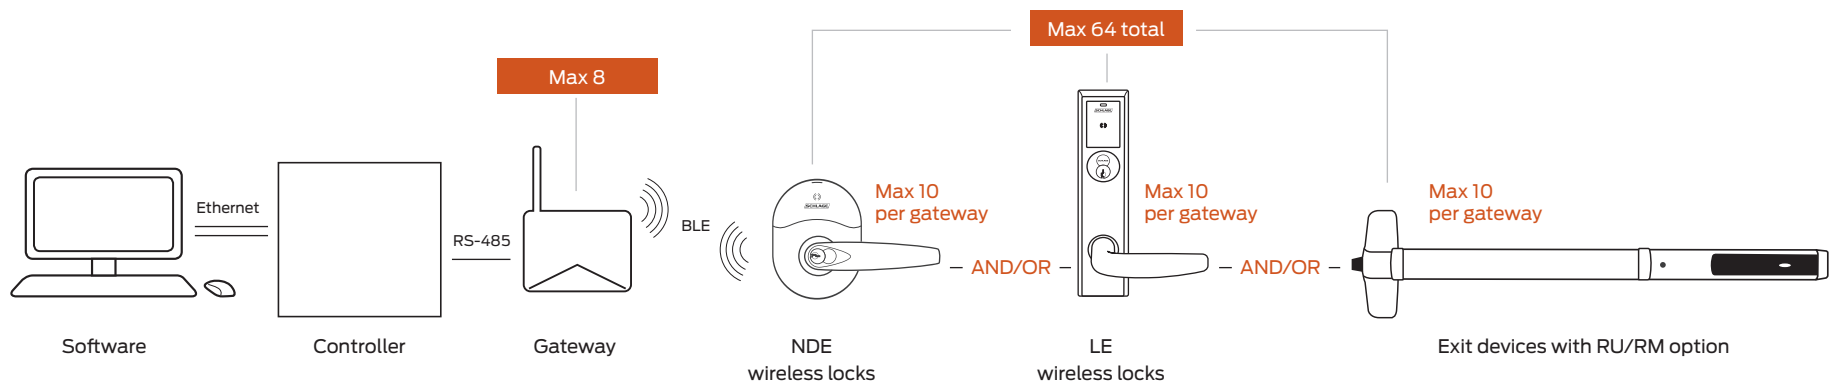

# Gateway (RS-485) integration for NDE, LE wireless locks and RU/RM exit devices

Gateway communication range up to 30' in typical building environments; a detailed site survey is recommended.