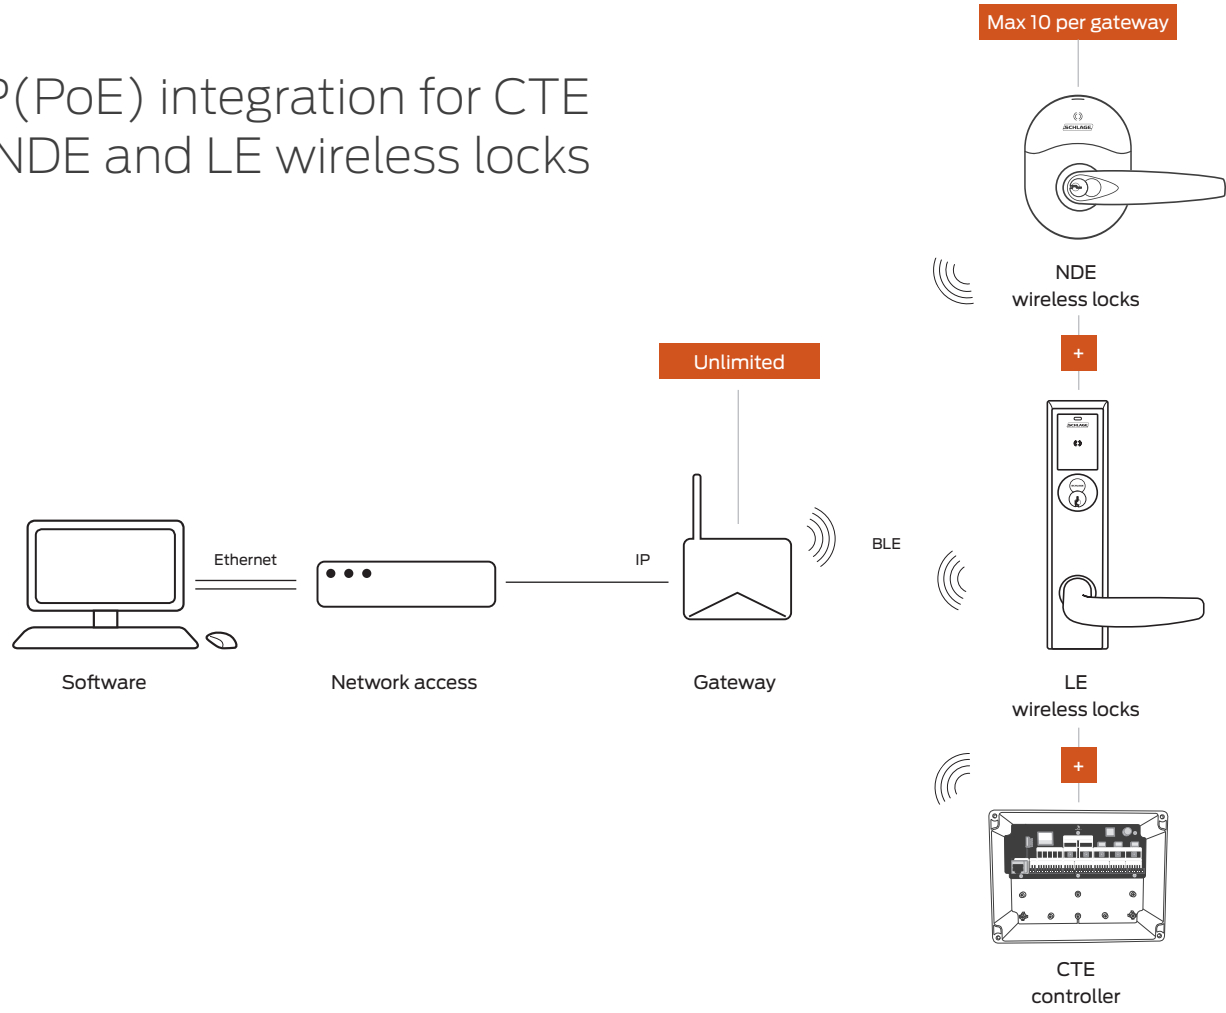

Gateway IP(PoE) integration for CTE controller, NDE and LE wireless locks

Gateway communication range up to 30' in typical building environments; a detailed site survey is recommended.