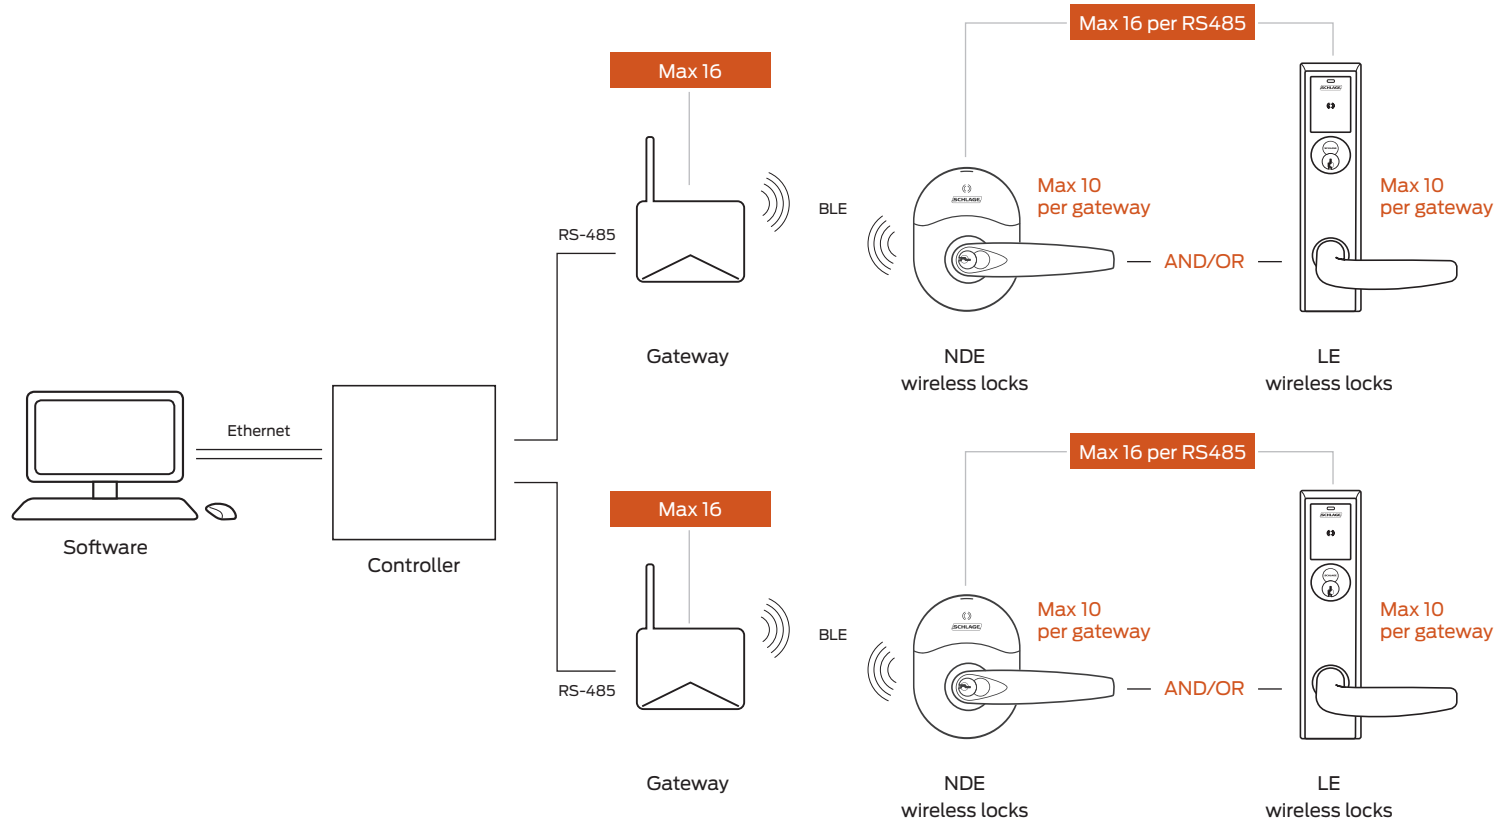

## Gateway (RS-485) integration for NDE and LE wireless locks

Although not specifically addressed on this document, AD Series locks are also supported. See separate AD Series integration for details.

Gateway communication range up to 30' in typical building environments; a detailed site survey is recommended.