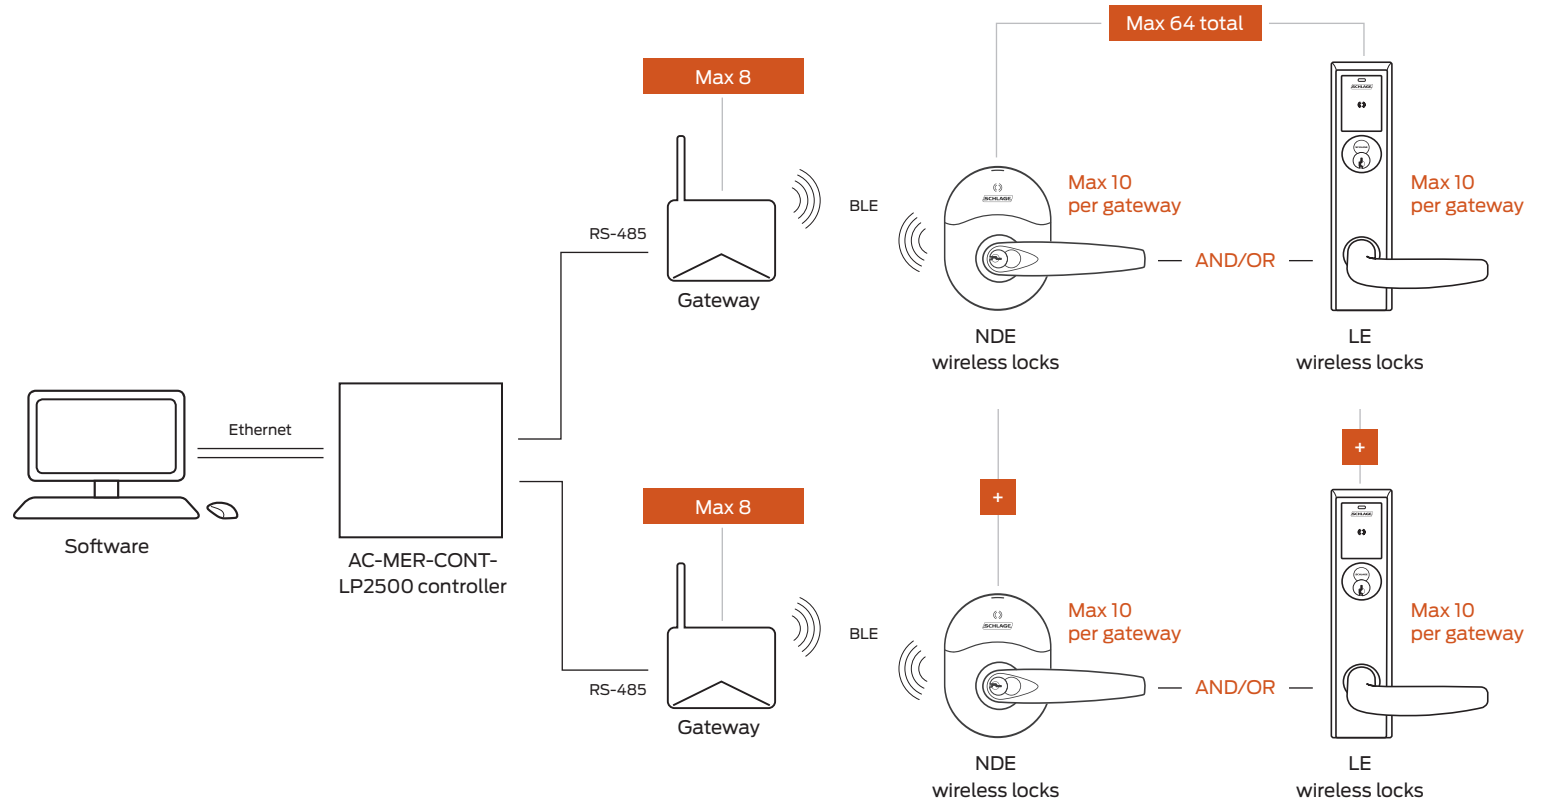

Gateway (RS-485) integration for NDE and LE wireless locks

Gateway communication range up to 30' in typical building environments; a detailed site survey is recommended.